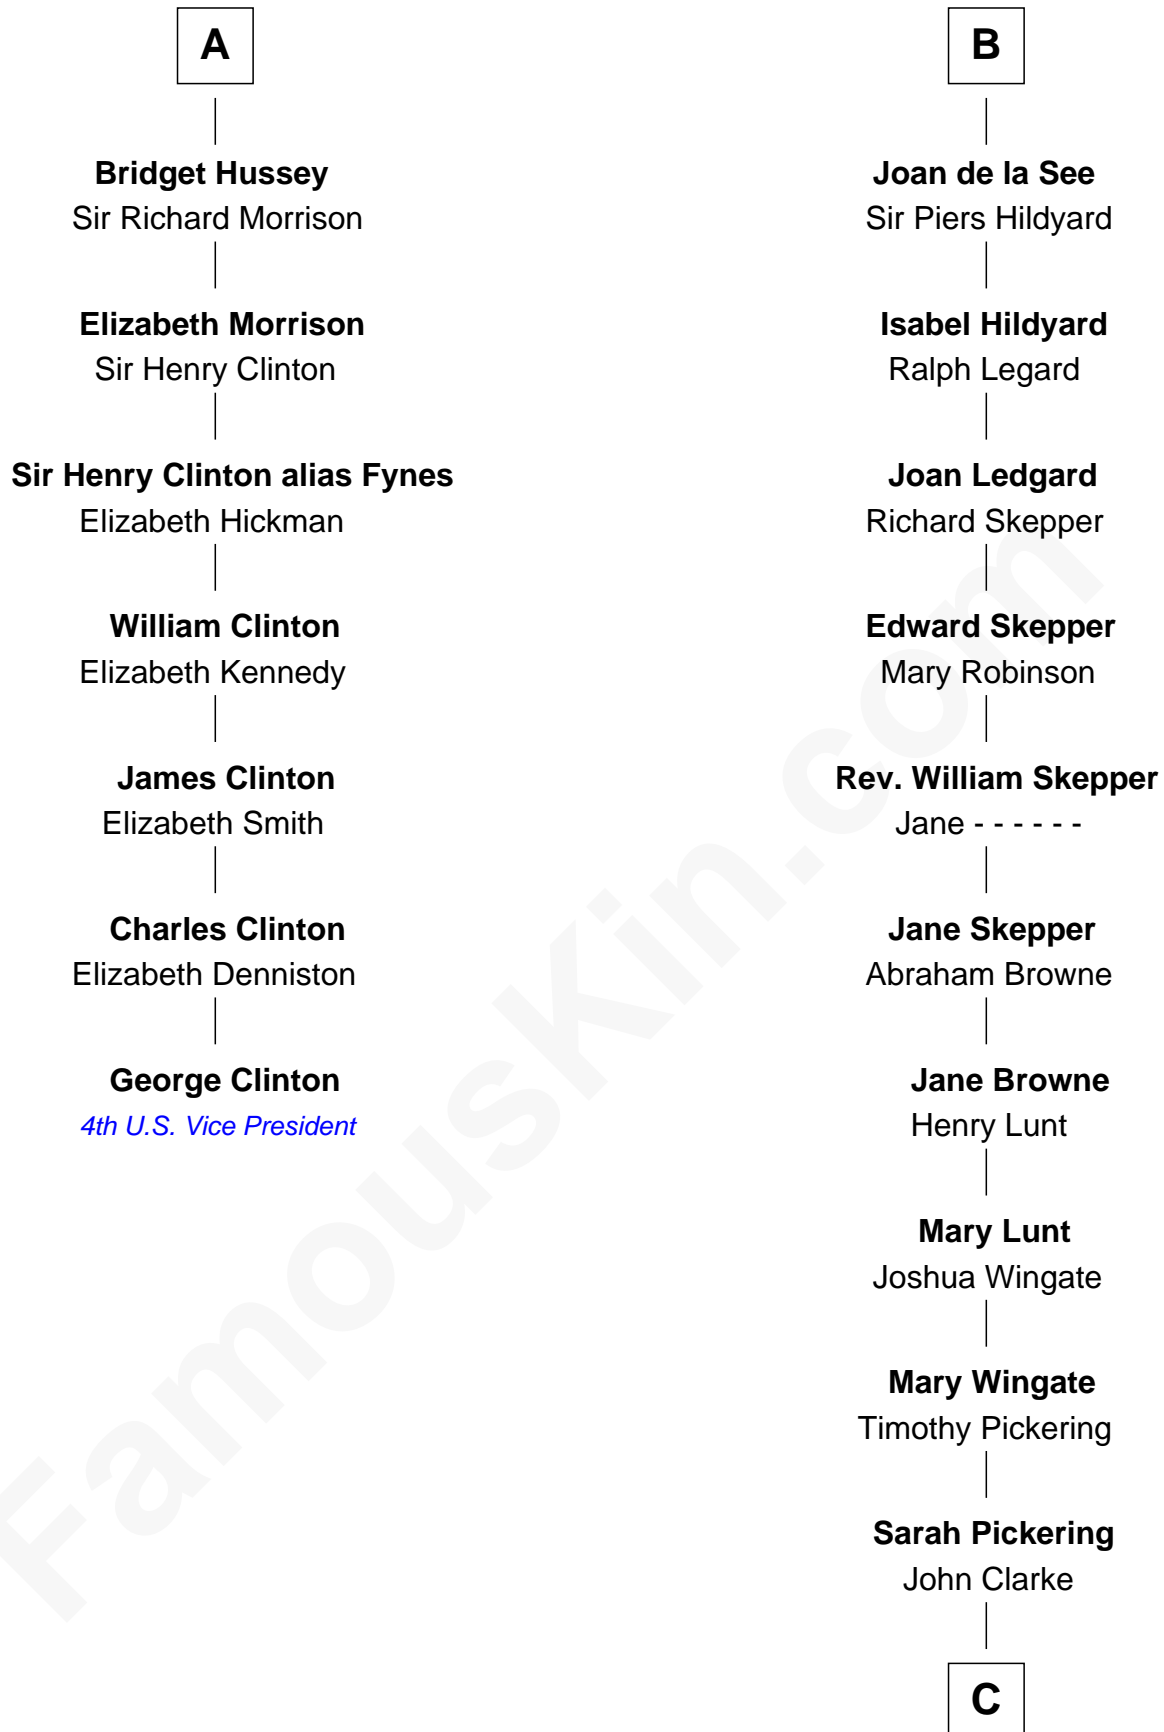

## Relationship Chart of

### George Clinton

4th U.S. Vice President

13th cousin 8 times removed of

### Alice (Lee) Roosevelt

First Wife of President Theodore Roosevelt

**C**

**Nancy Clarke**

Francis Cabot

**Mary Ann Cabot**

Nathaniel Cabot Lee

**John Clarke Lee**

Harriet Paine Rose

**George Cabot Lee**

Caroline Watts Haskell

**Alice (Lee) Roosevelt**

*Wife of President Theodore Roosevelt*