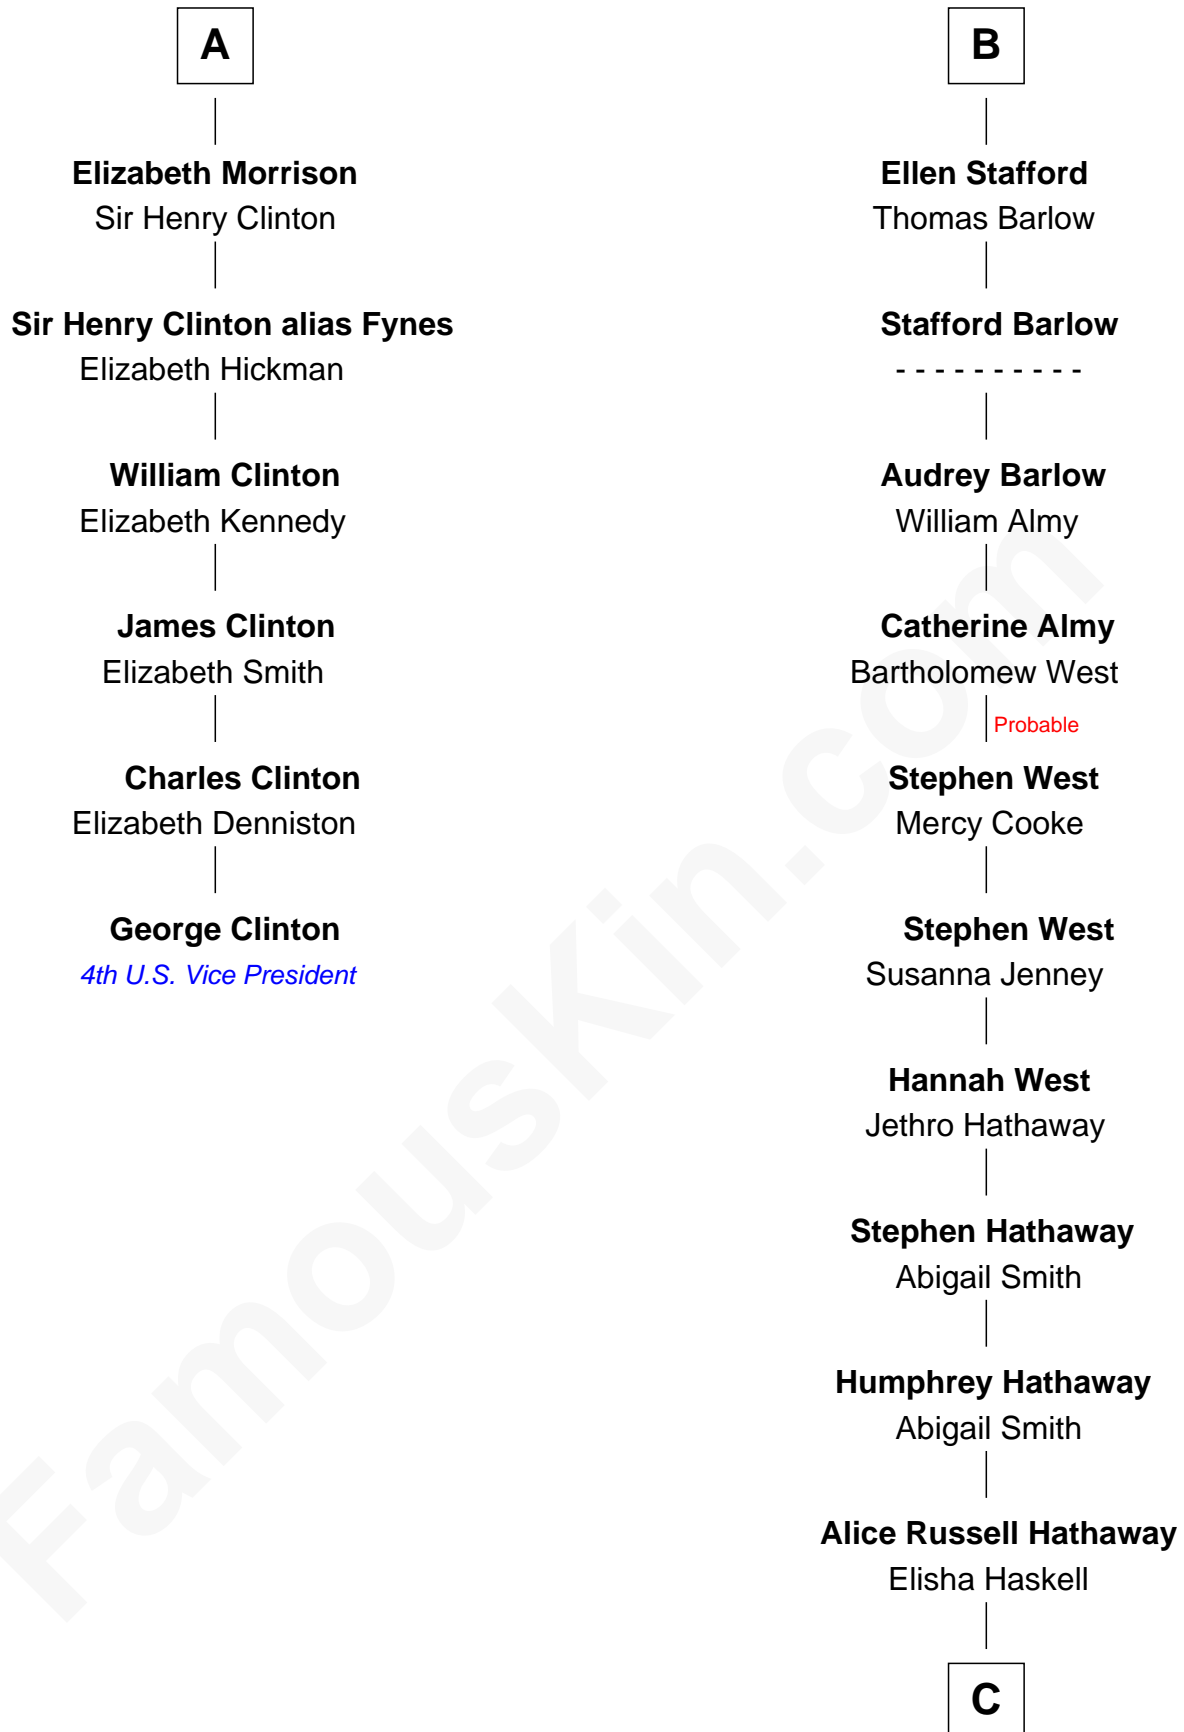

FamousKin.com

Relationship Chart of

George Clinton

4th U.S. Vice President

12th cousin 6 times removed of

Alice (Lee) Roosevelt

First Wife of President Theodore Roosevelt

C

Caroline Watts Haskell

George Cabot Lee

Alice (Lee) Roosevelt

Wife of President Theodore Roosevelt

FamousKin.com