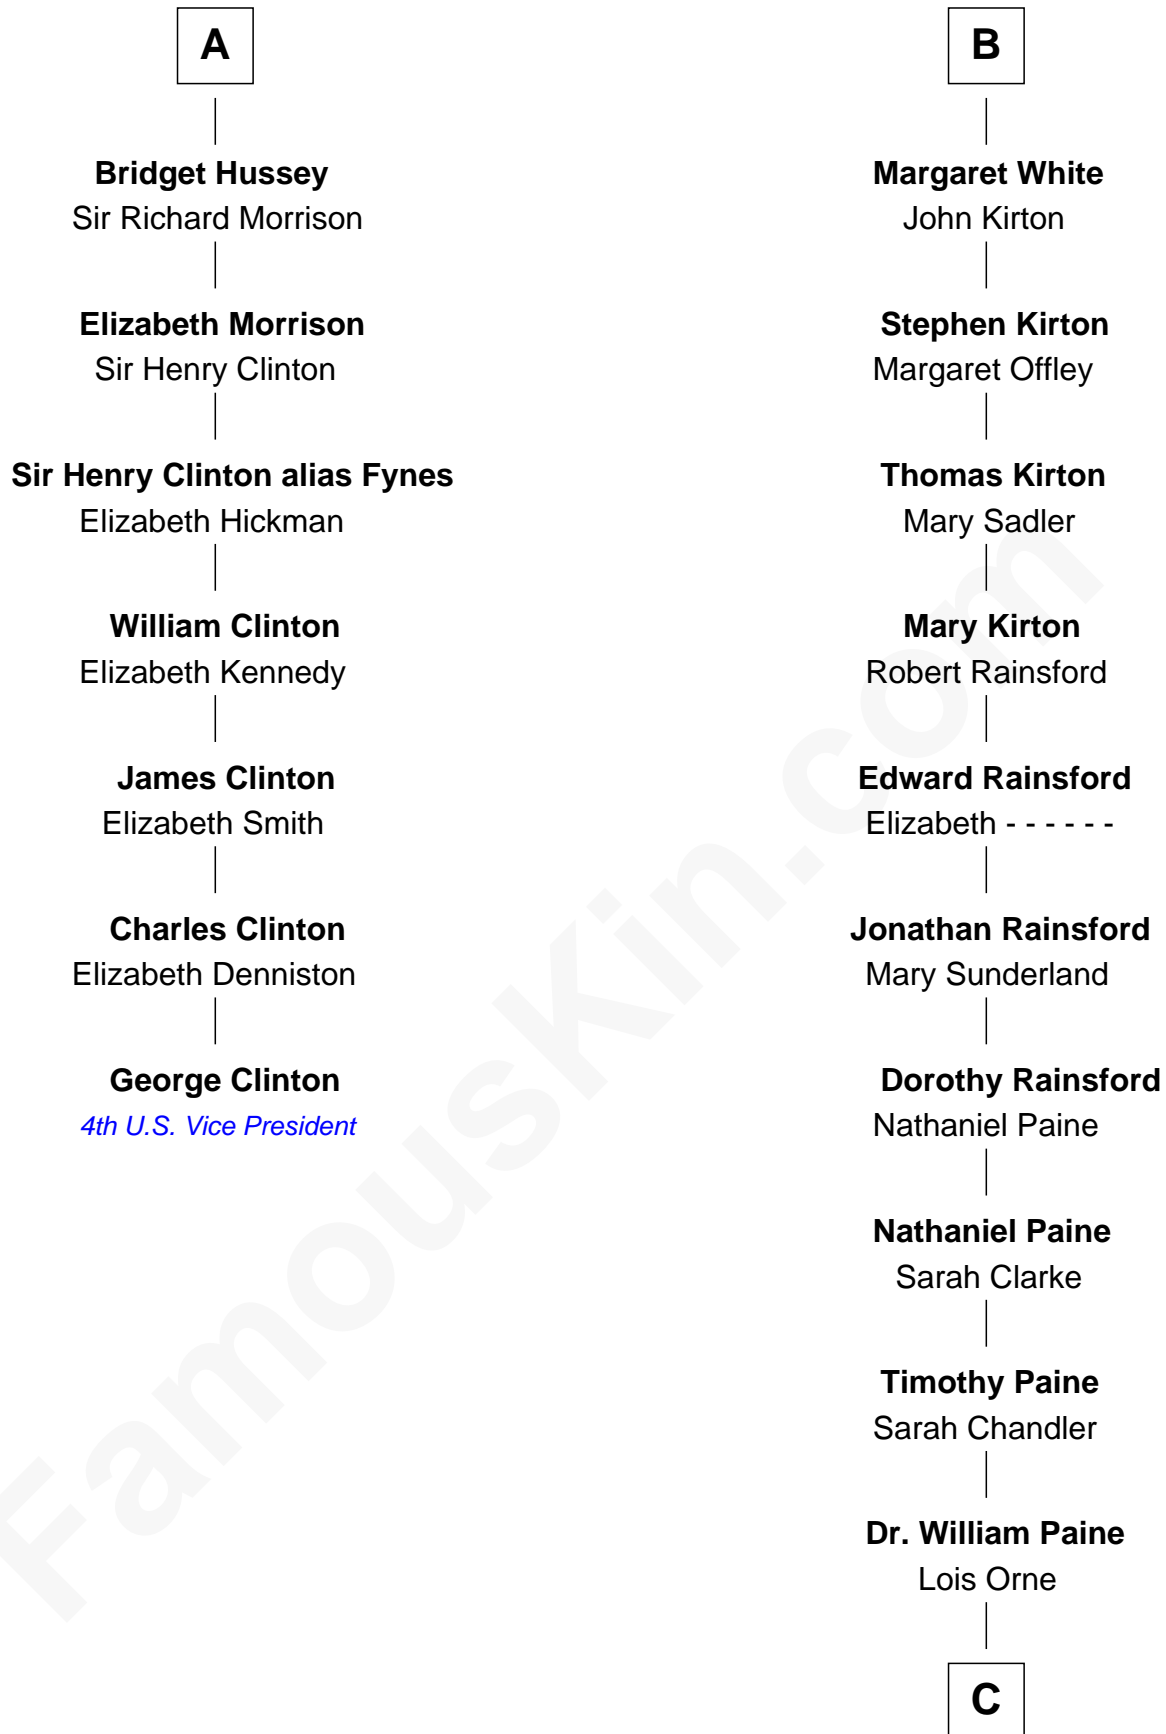

## Relationship Chart of

### George Clinton

4th U.S. Vice President

13th cousin 7 times removed of

### Alice (Lee) Roosevelt

First Wife of President Theodore Roosevelt

**C**

—  
**Harriet Paine**

Joseph Warner Rose

—  
**Harriet Paine Rose**

John Clarke Lee

—  
**George Cabot Lee**

Caroline Watts Haskell

—  
**Alice (Lee) Roosevelt**

*Wife of President Theodore Roosevelt*