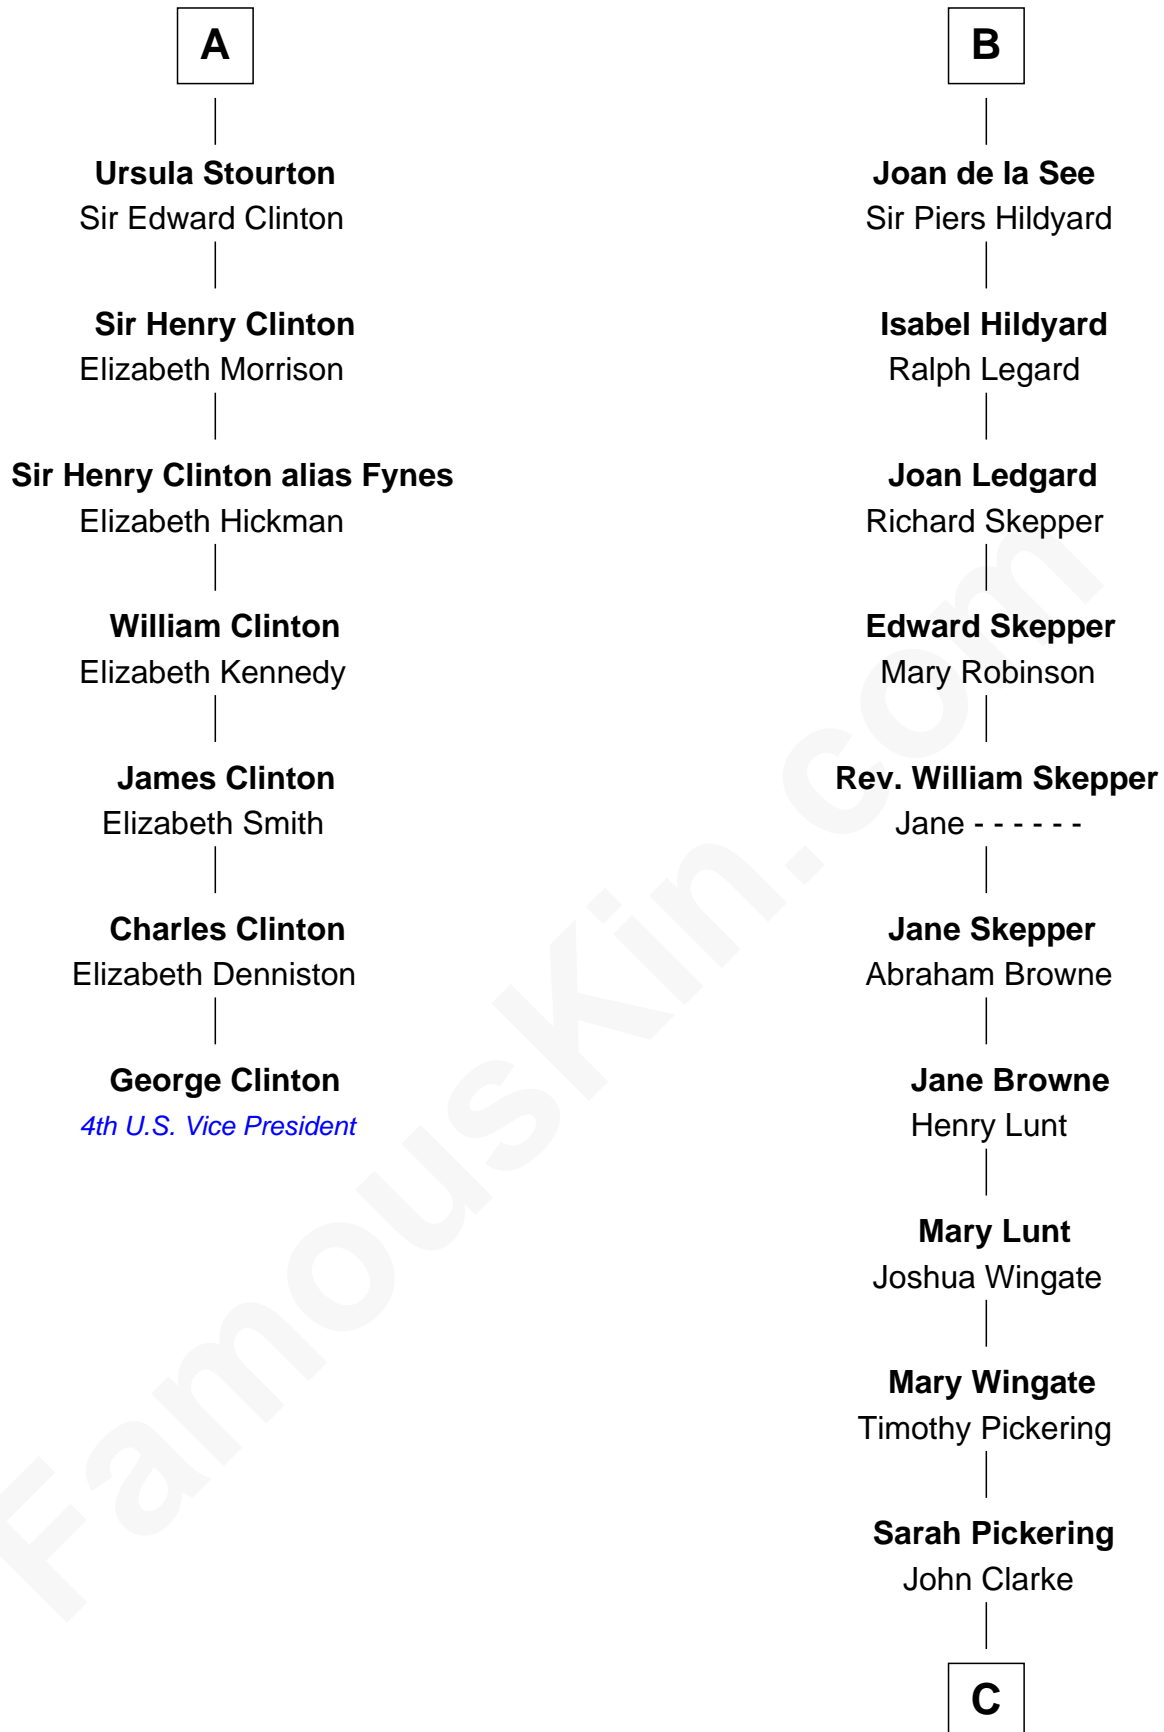

FamousKin.com

Relationship Chart of

George Clinton

4th U.S. Vice President

13th cousin 8 times removed of

Alice (Lee) Roosevelt

First Wife of President Theodore Roosevelt

C

Nancy Clarke

Francis Cabot

Mary Ann Cabot

Nathaniel Cabot Lee

John Clarke Lee

Harriet Paine Rose

George Cabot Lee

Caroline Watts Haskell

Alice (Lee) Roosevelt

Wife of President Theodore Roosevelt