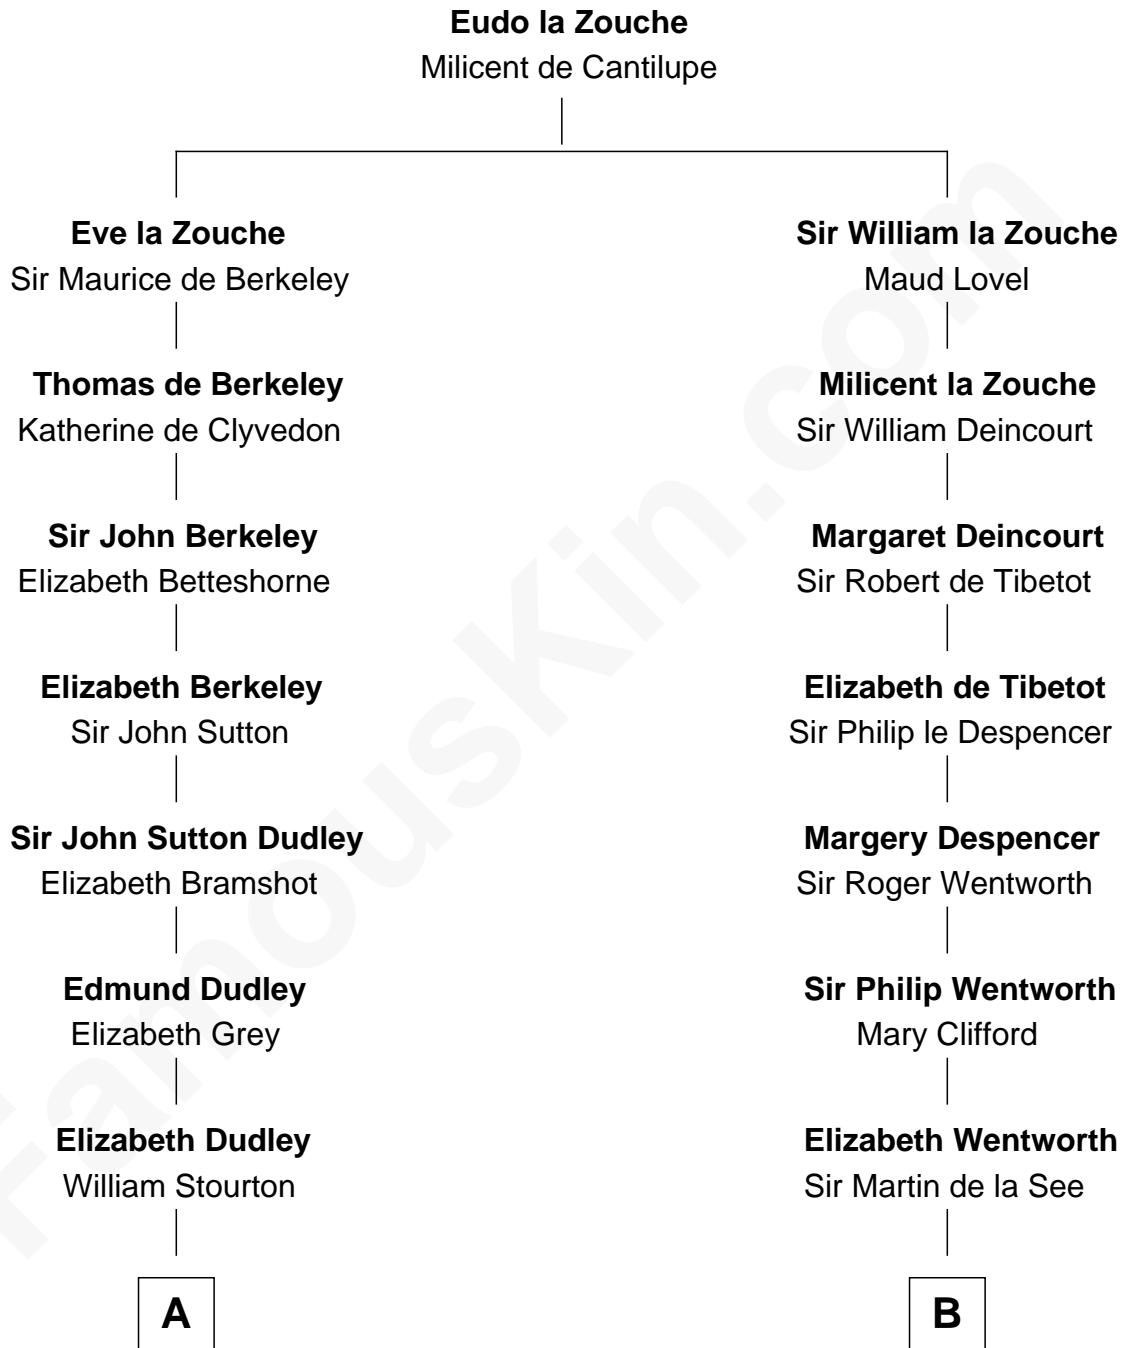

FamousKin.com

Relationship Chart of

George Clinton

4th U.S. Vice President

13th cousin 8 times removed of

Alice (Lee) Roosevelt

First Wife of President Theodore Roosevelt

C

Nancy Clarke

Francis Cabot

Mary Ann Cabot

Nathaniel Cabot Lee

John Clarke Lee

Harriet Paine Rose

George Cabot Lee

Caroline Watts Haskell

Alice (Lee) Roosevelt

Wife of President Theodore Roosevelt