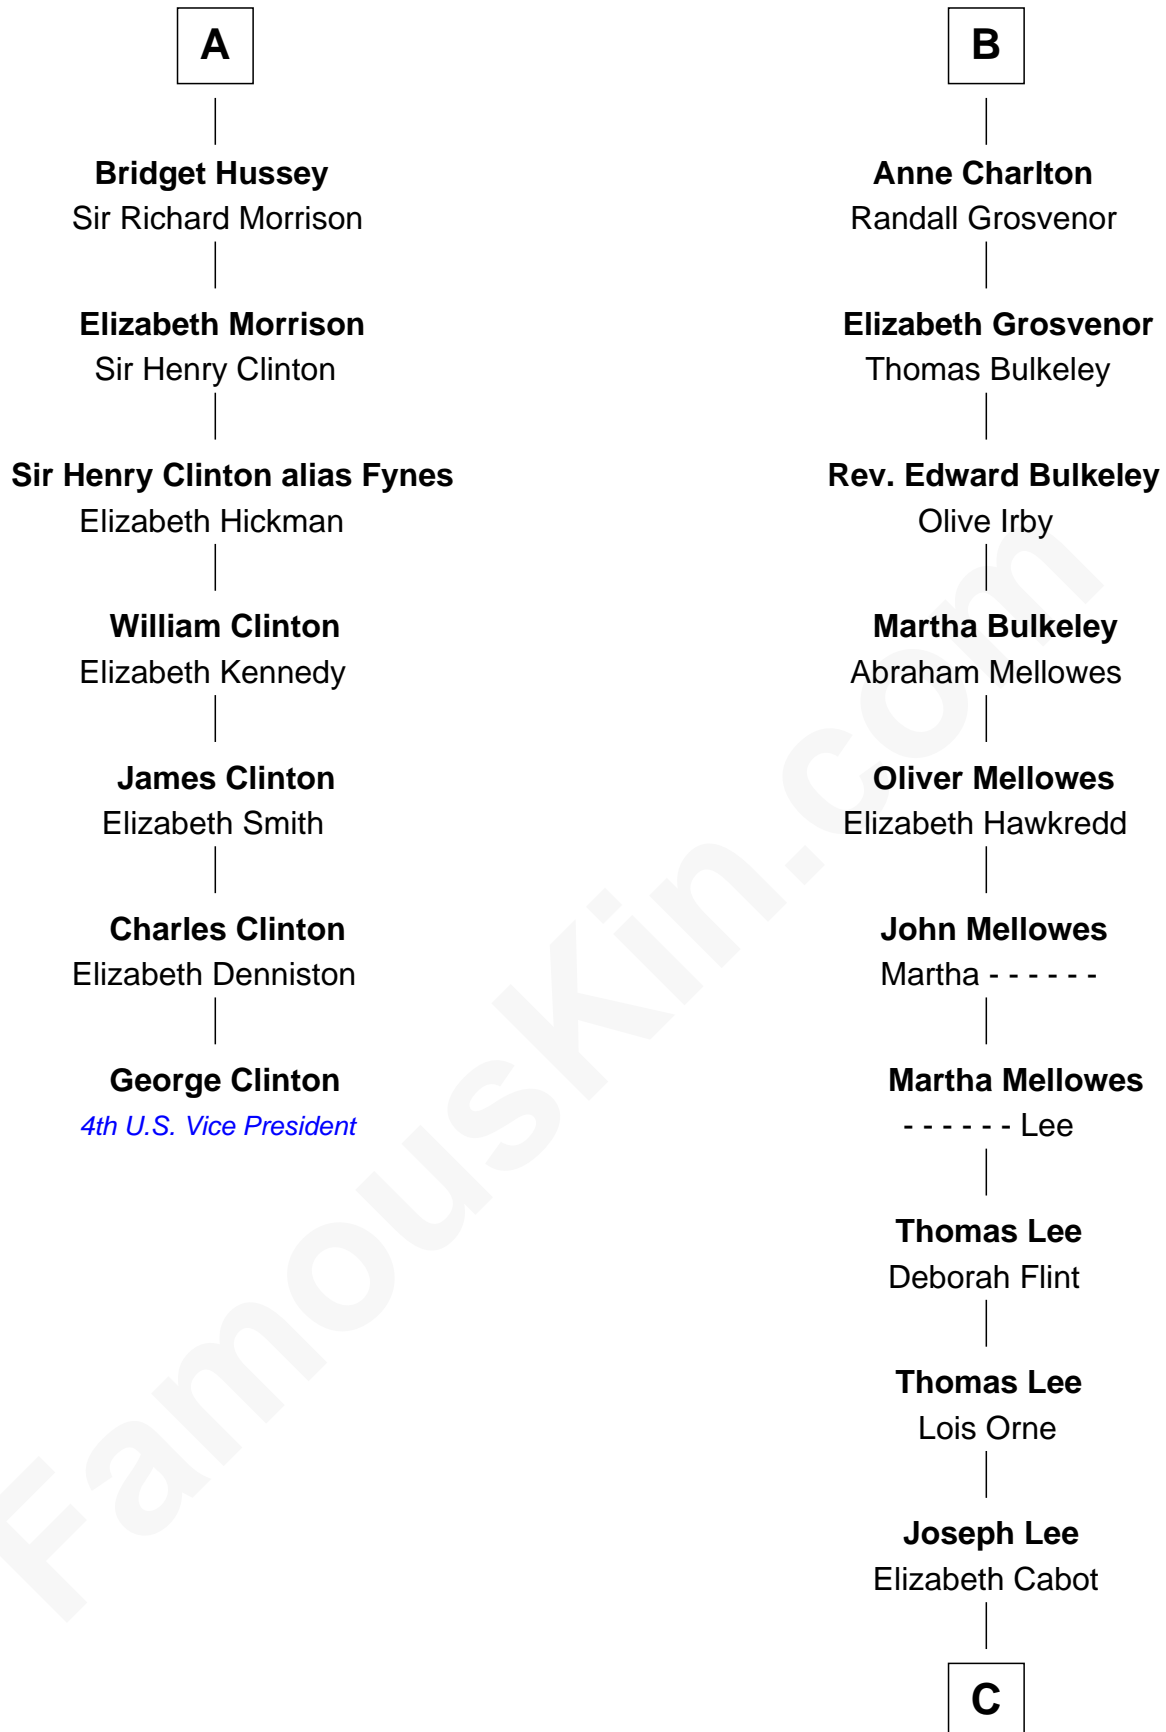

FamousKin.com Relationship Chart of

George Clinton

4th U.S. Vice President

13th cousin 7 times removed of

Alice (Lee) Roosevelt

First Wife of President Theodore Roosevelt

Sir Alan la Zouche
Eleanor de Segrave

Maude la Zouche
Sir Robert de Holland

Thomas Holand
Joan Plantagenet

John de Holand
Elizabeth of Lancaster

Constance de Holand
Sir John Grey

Sir Edmund Grey
Katherine Percy

George Grey
Catherine Herbert

Anne Grey
Sir John Hussey

A

Elena Zouche
Alan de Charlton

Alan de Charlton
Margery FitzAer

Thomas de Charlton

Anna de Charlton
William de Knightley

Thomas de Knightley de Charlton
Elizabeth Francis

Robert Charlton
Mary Corbet

Richard Charlton
Elizabeth Mainwaring

B

C

Nathaniel Cabot Lee

Mary Ann Cabot

John Clarke Lee

Harriet Paine Rose

George Cabot Lee

Caroline Watts Haskell