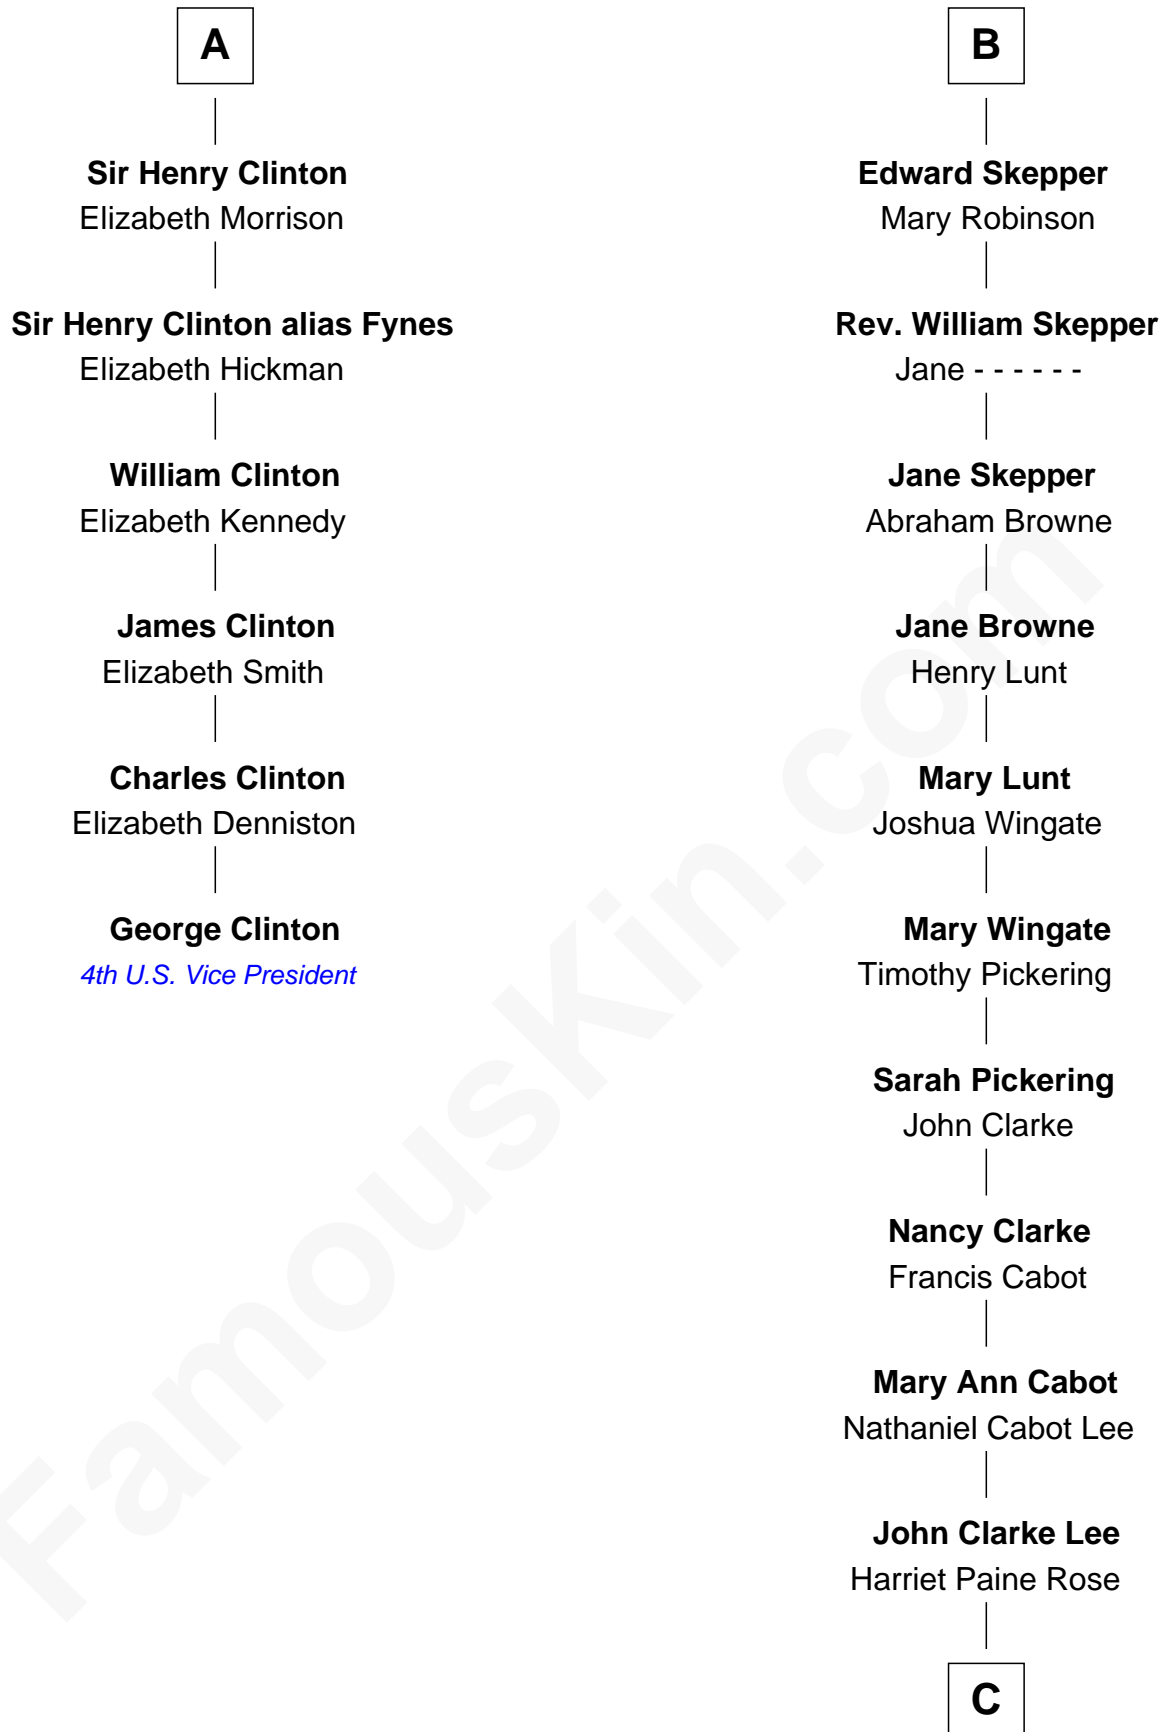

FamousKin.com

Relationship Chart of

George Clinton

4th U.S. Vice President

12th cousin 6 times removed of

Alice (Lee) Roosevelt

First Wife of President Theodore Roosevelt

Sir Philip le Despencer

Sir Philip le Despencer

Elizabeth de Tibetot

Margery Despencer

Sir Roger Wentworth

Sir Philip Wentworth

Mary Clifford

Elizabeth Wentworth

Sir Martin de la See

Joan de la See

Sir Piers Hildyard

Isabel Hildyard

Ralph Legard

Joan Ledgard

Richard Skepper

B

C

George Cabot Lee
Caroline Watts Haskell

Alice (Lee) Roosevelt
Wife of President Theodore Roosevelt

FamousKin.com