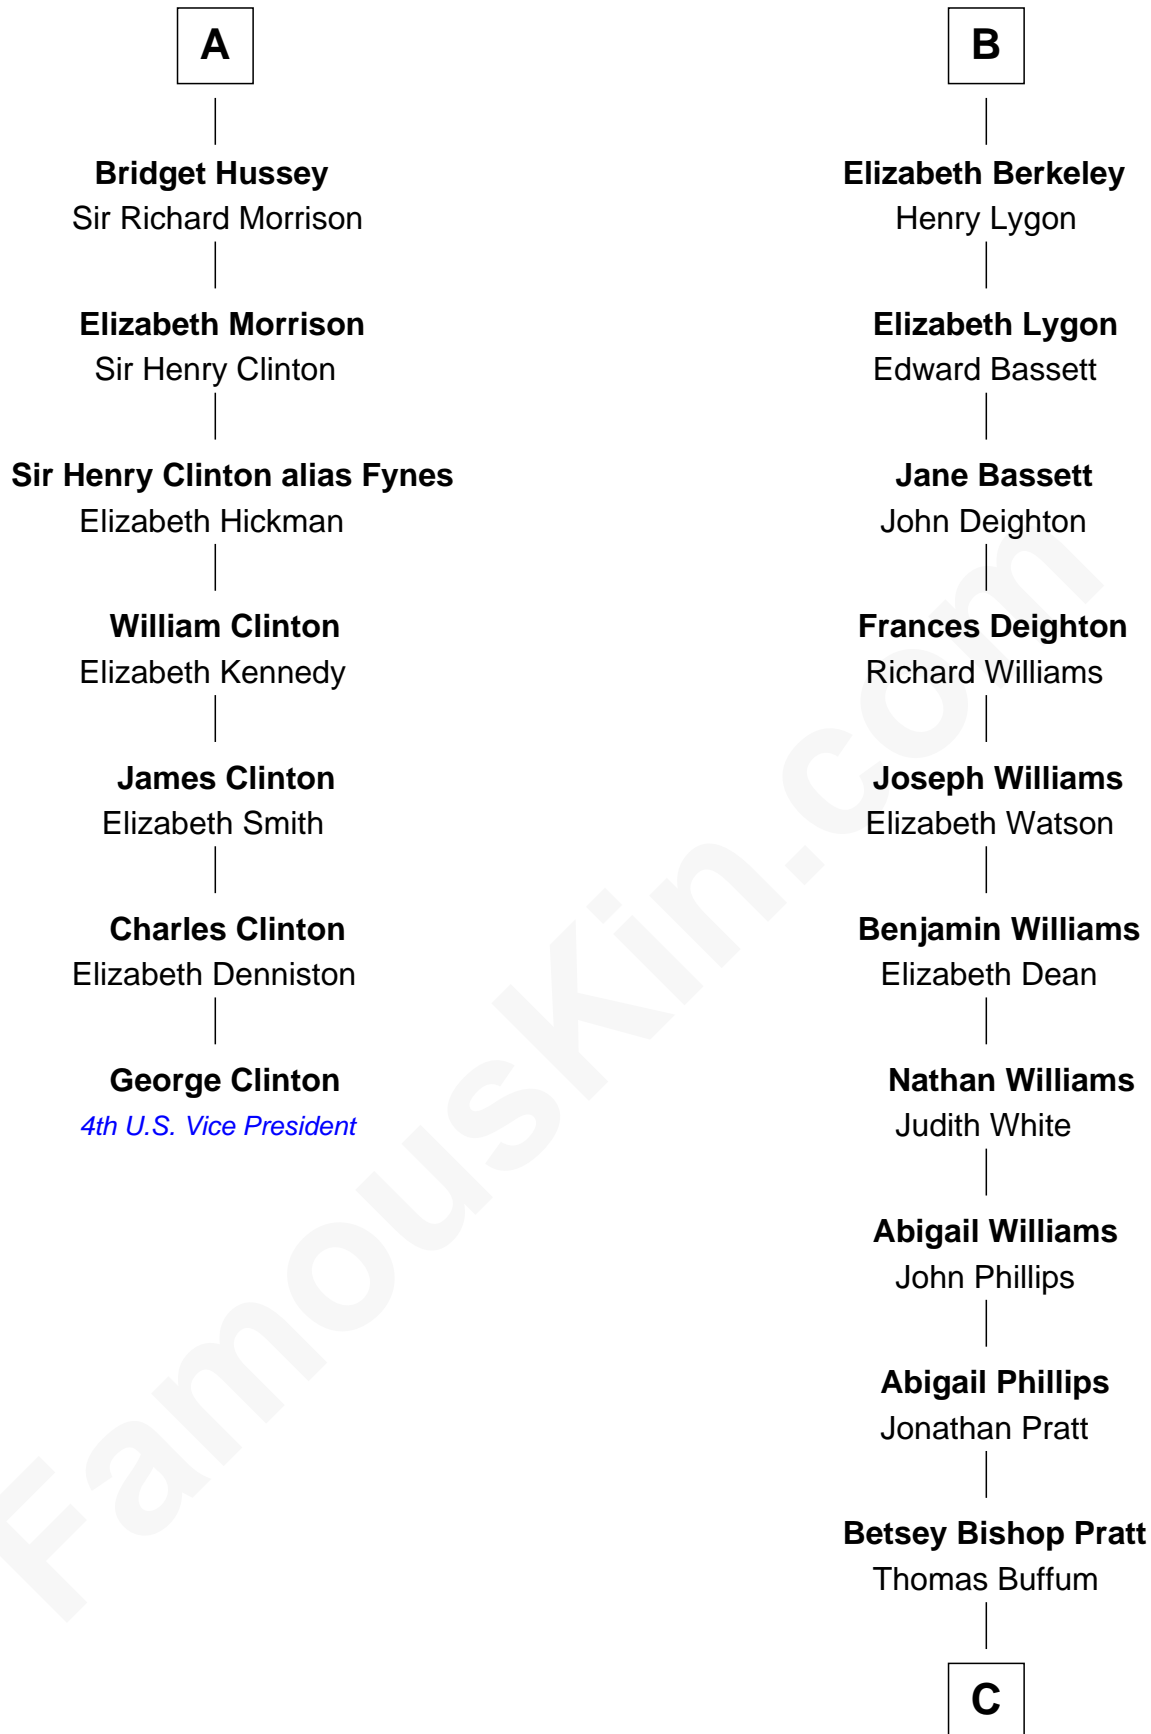

FamousKin.com Relationship Chart of

George Clinton

4th U.S. Vice President

13th cousin 8 times removed of

James Taylor

Singer-Songwriter

Henry Plantagenet

Maud de Chaworth

Henry of Lancaster
Isabella de Beaumont

Blanche of Lancaster
John of Gaunt

Elizabeth of Lancaster
John de Holand

Constance de Holand
Sir John Grey

Sir Edmund Grey
Katherine Percy

George Grey
Catherine Herbert

Anne Grey
Sir John Hussey

A

Joan of Lancaster
John de Mowbray

John de Mowbray
Elizabeth de Segrave

Sir Thomas Mowbray
Elizabeth Fitzalan

Isabel Mowbray
Sir James Berkeley

Maurice Berkeley
Isabel Mead

Anne Berkeley
Sir William Dennis

Isabel Dennis
Sir John Berkeley

B

C

Eliza Ann Buffum
Granville Hall Leonard

Emily Roxanna Leonard
Stanford Lyman Haynes

Theodosia Haynes
Alexander Taylor

Dr. Isaac Montrose Taylor
Gertrude Arline Woodard

James Taylor
Singer-Songwriter