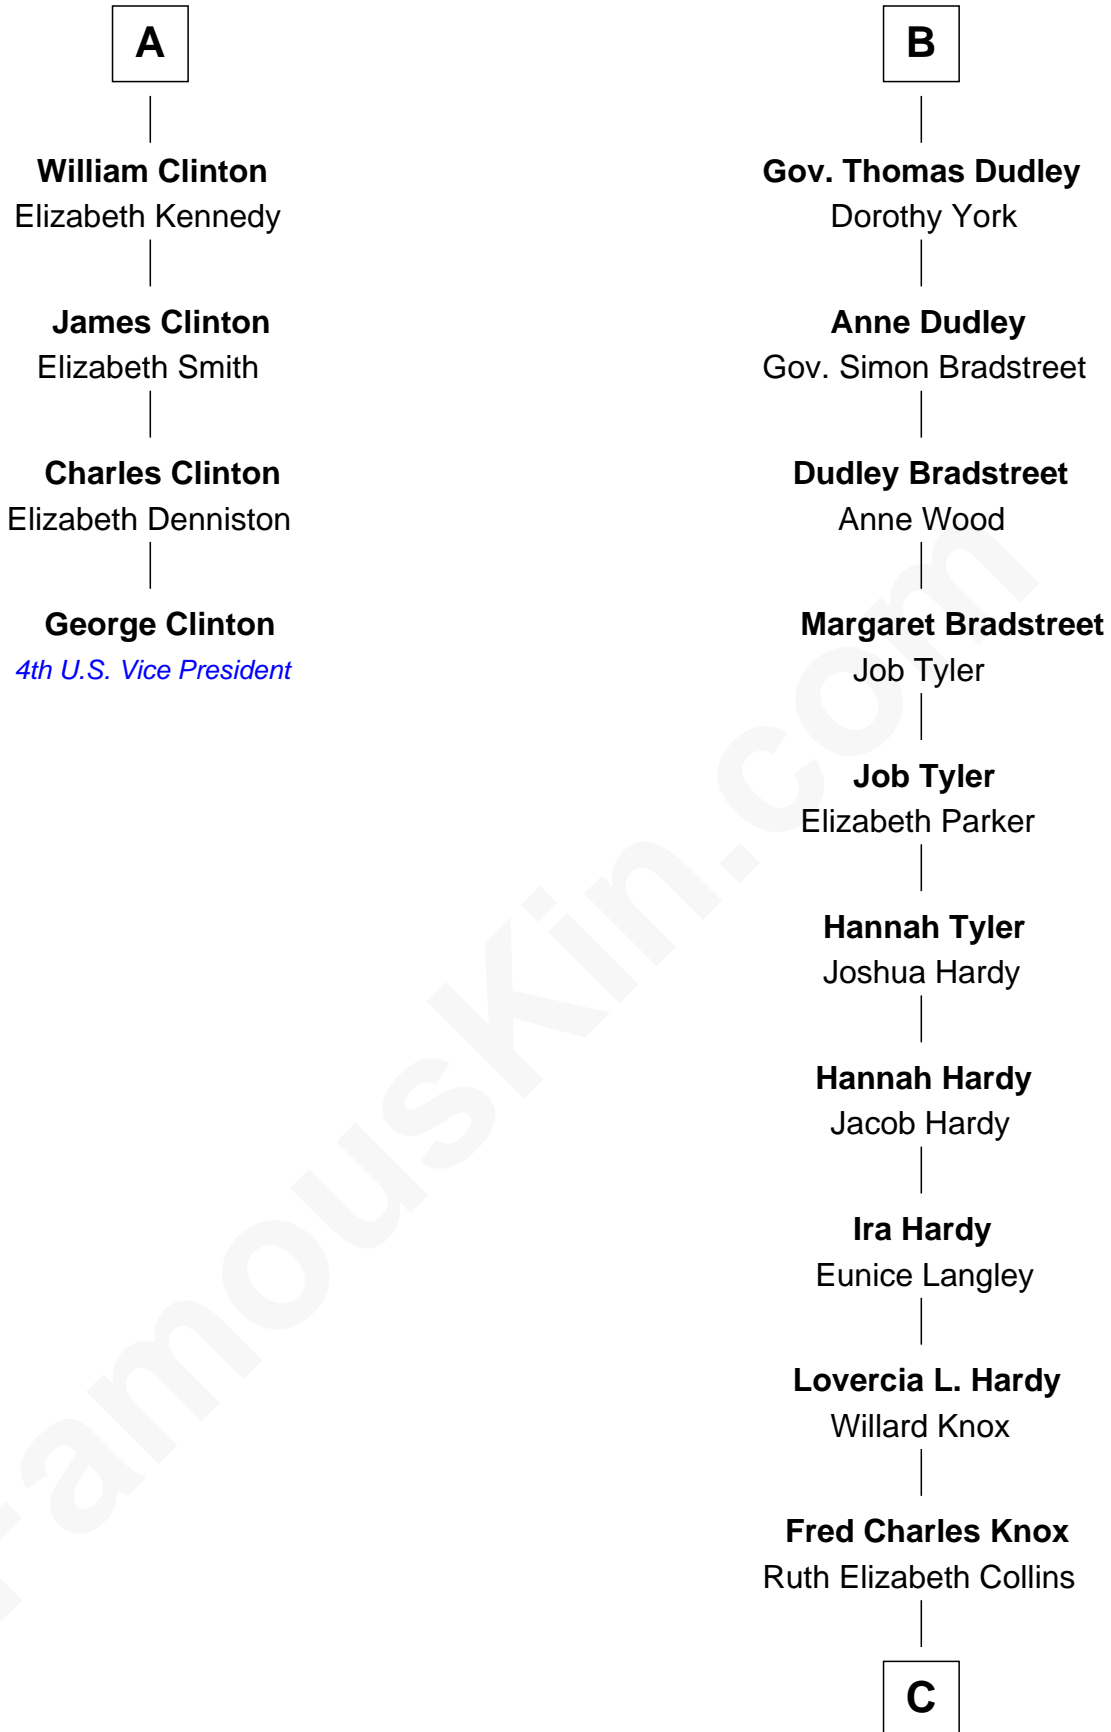

FamousKin.com Relationship Chart of

George Clinton

4th U.S. Vice President

10th cousin 9 times removed of

James Taylor

Singer-Songwriter

Sir Reynold Grey

Margaret de Ros

Sir John Grey
Constance de Holand

Sir Edmund Grey
Katherine Percy

George Grey
Catherine Herbert

Anne Grey
Sir John Hussey

Bridget Hussey
Sir Richard Morrison

Elizabeth Morrison
Sir Henry Clinton

Sir Henry Clinton alias Fynes
Elizabeth Hickman

A

Margaret Grey
Sir William Bonville

William Bonville
Elizabeth Harington

William Bonville
Katherine Neville

Cecily Bonville
Thomas Grey

Cecily Grey
Sir John Sutton

Sir Henry Dudley
----- Ashton

Probable

Roger Dudley
Susanna Thorne

B

C

Ella Angelique Knox
Henry Herman Woodard

Gertrude Arline Woodard
Dr. Isaac Montrose Taylor

James Taylor
Singer-Songwriter

FamousKin.com