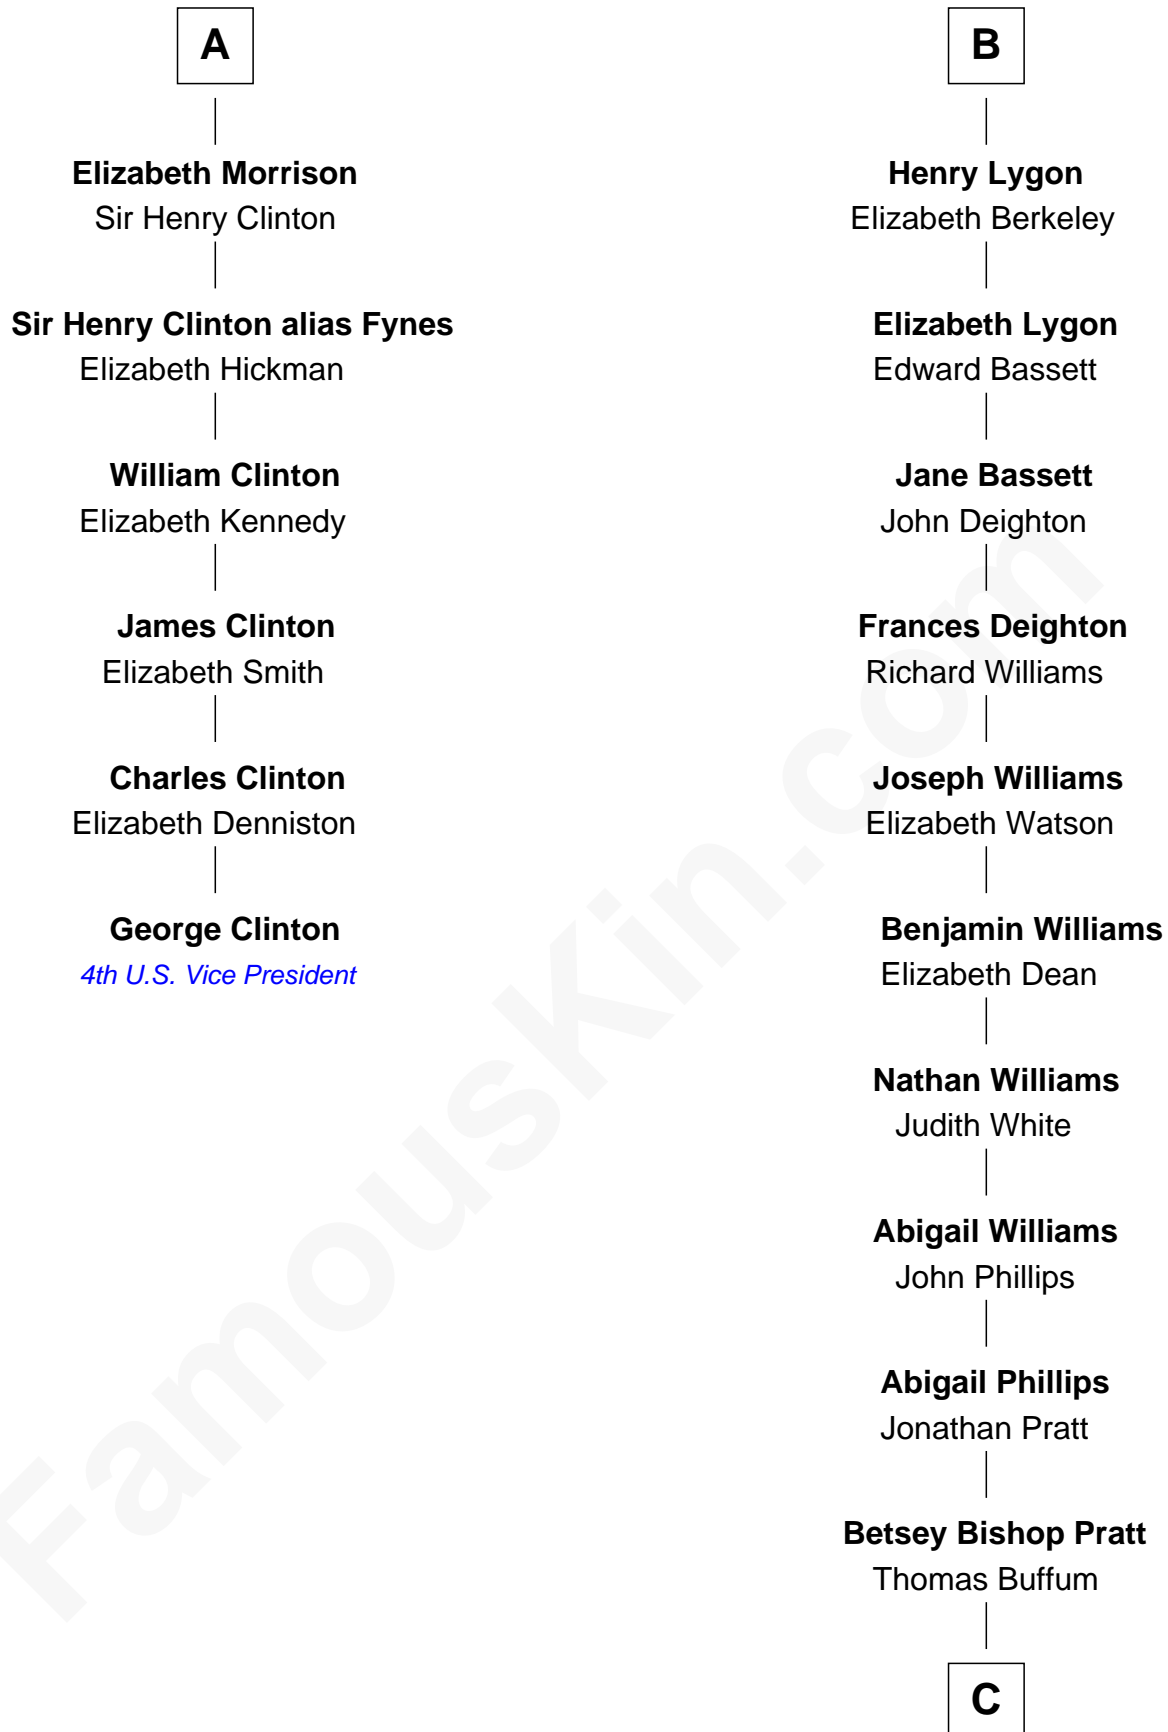

FamousKin.com Relationship Chart of

George Clinton

4th U.S. Vice President

12th cousin 9 times removed of

James Taylor

Singer-Songwriter

C

Eliza Ann Buffum
Granville Hall Leonard

Emily Roxanna Leonard
Stanford Lyman Haynes

Theodosia Haynes
Alexander Taylor

Dr. Isaac Montrose Taylor
Gertrude Arline Woodard

James Taylor
Singer-Songwriter