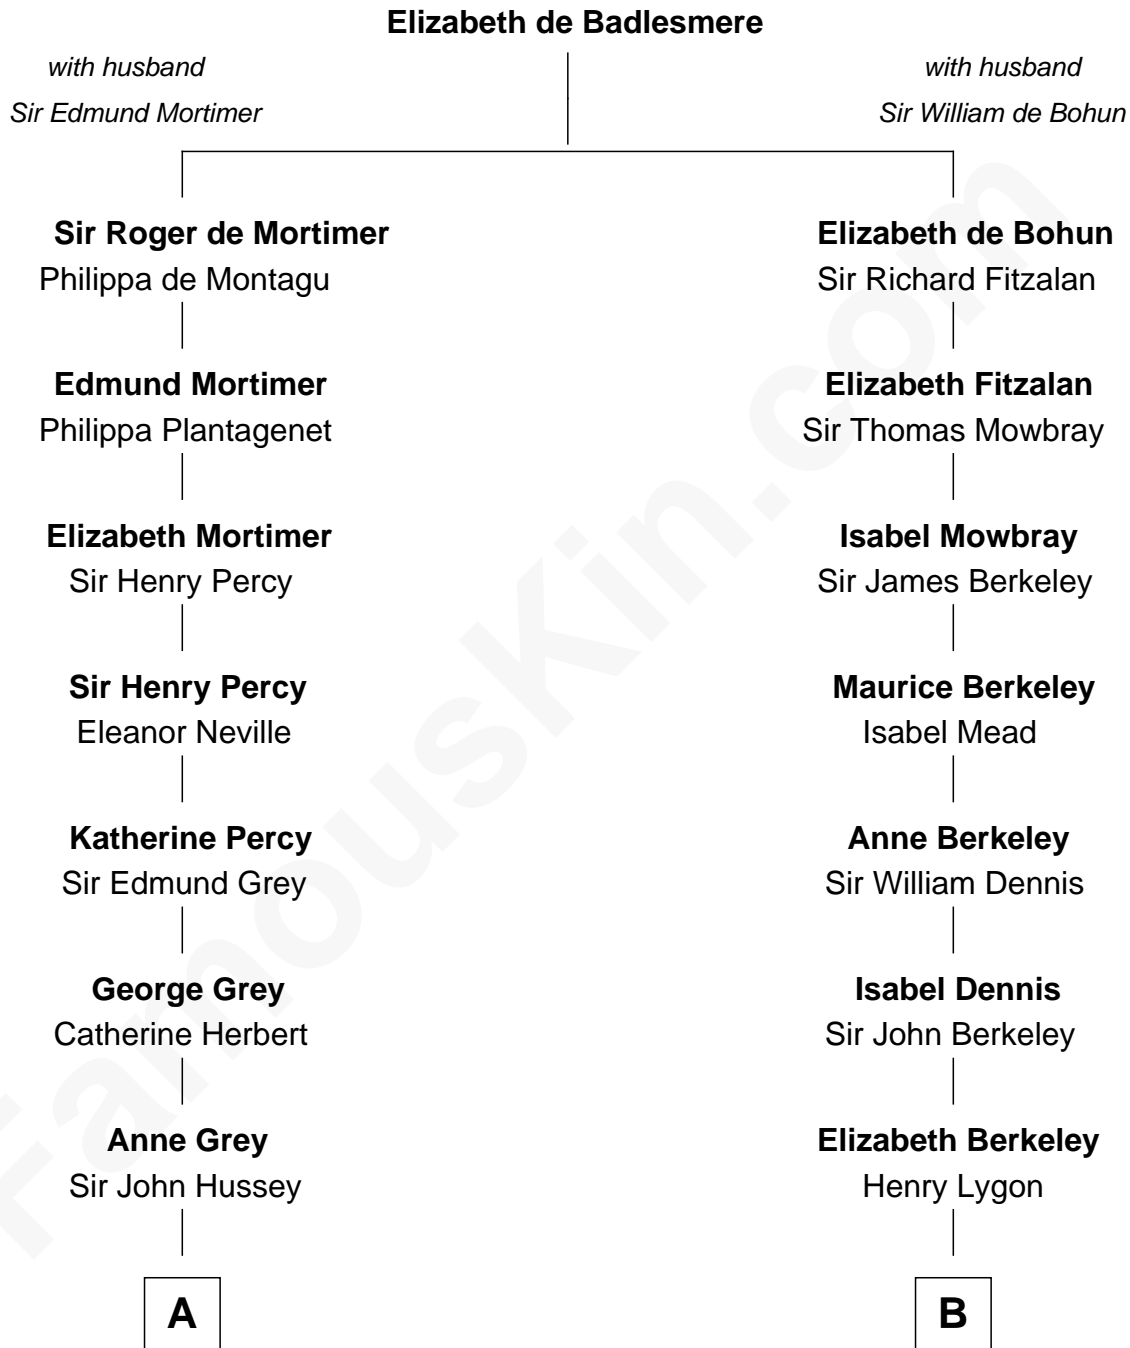

FamousKin.com Relationship Chart of

George Clinton

4th U.S. Vice President

13th cousin 7 times removed of

James Taylor

Singer-Songwriter

C

—
Emily Roxanna Leonard

Stanford Lyman Haynes

—
Theodosia Haynes

Alexander Taylor

—
Dr. Isaac Montrose Taylor

Gertrude Arline Woodard

—
James Taylor

Singer-Songwriter

FamousKin.com