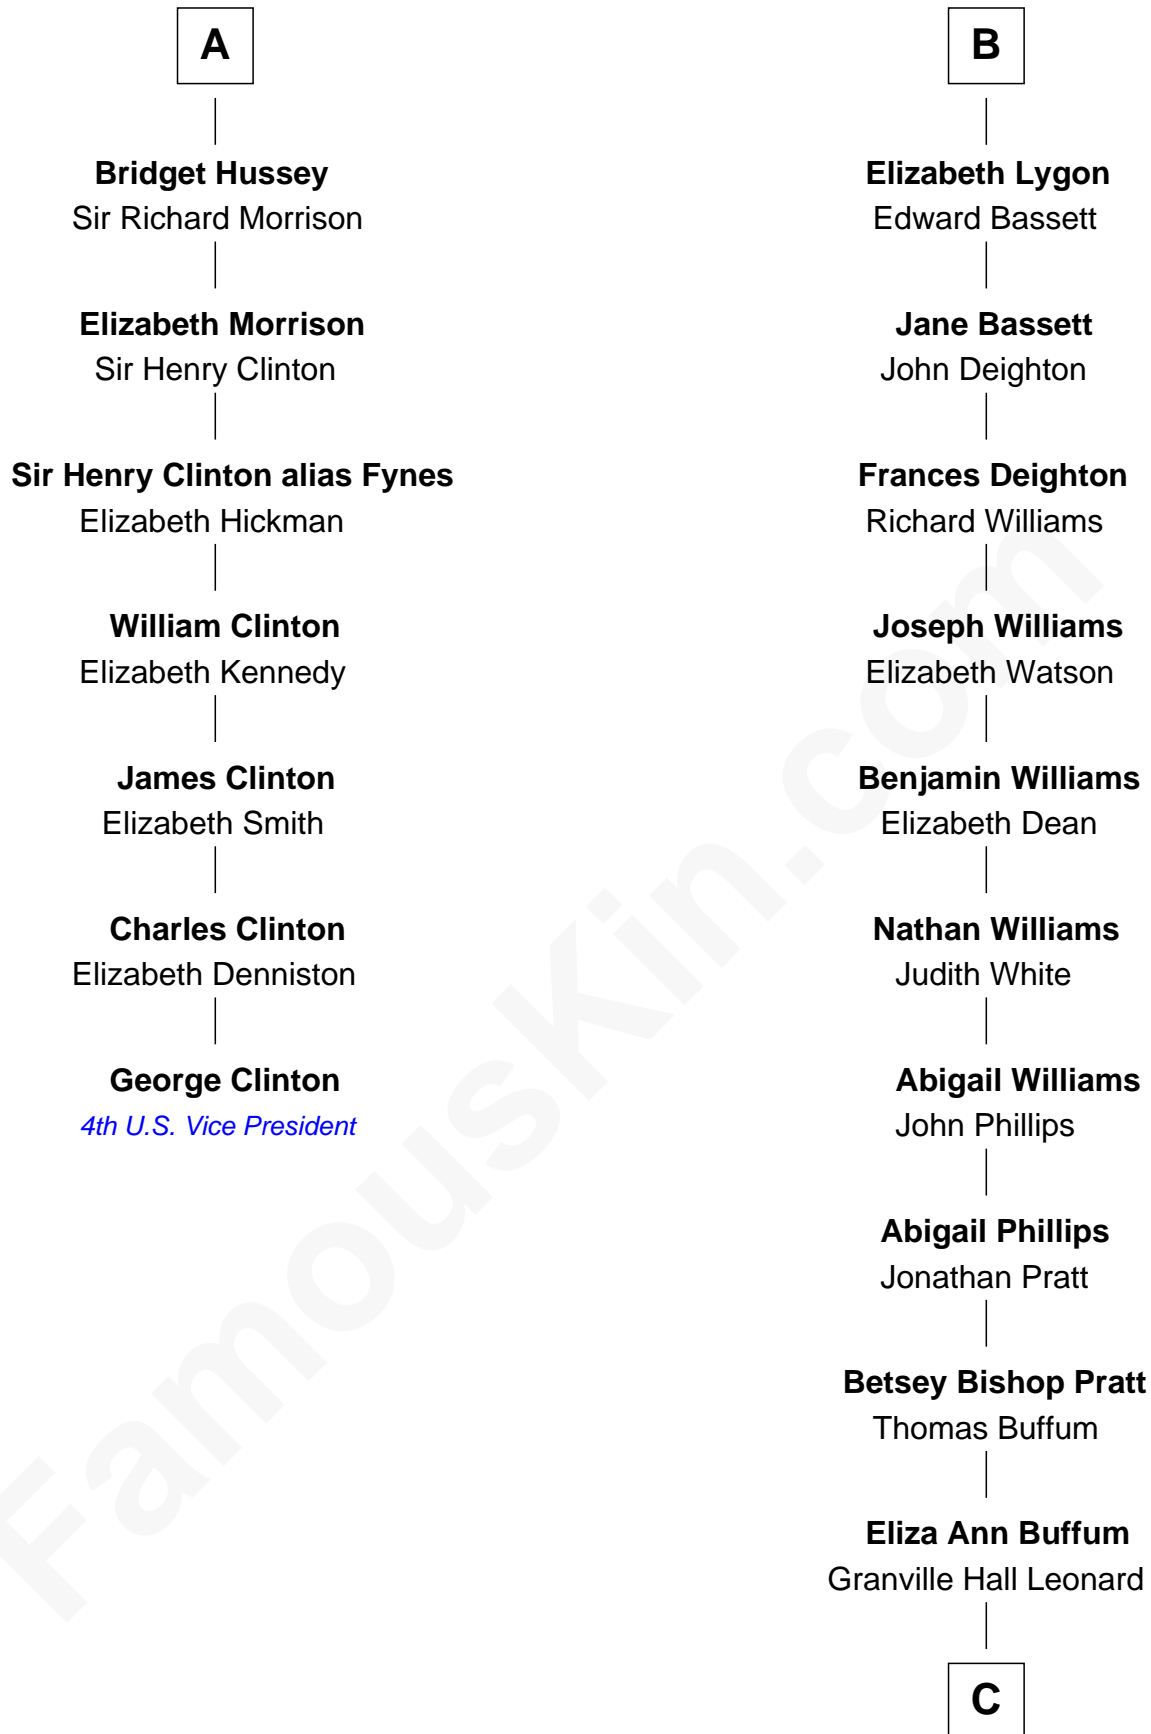

FamousKin.com Relationship Chart of

George Clinton

4th U.S. Vice President

13th cousin 7 times removed of

James Taylor

Singer-Songwriter

C

—
Emily Roxanna Leonard

Stanford Lyman Haynes

—
Theodosia Haynes

Alexander Taylor

—
Dr. Isaac Montrose Taylor

Gertrude Arline Woodard

—
James Taylor

Singer-Songwriter

FamousKin.com