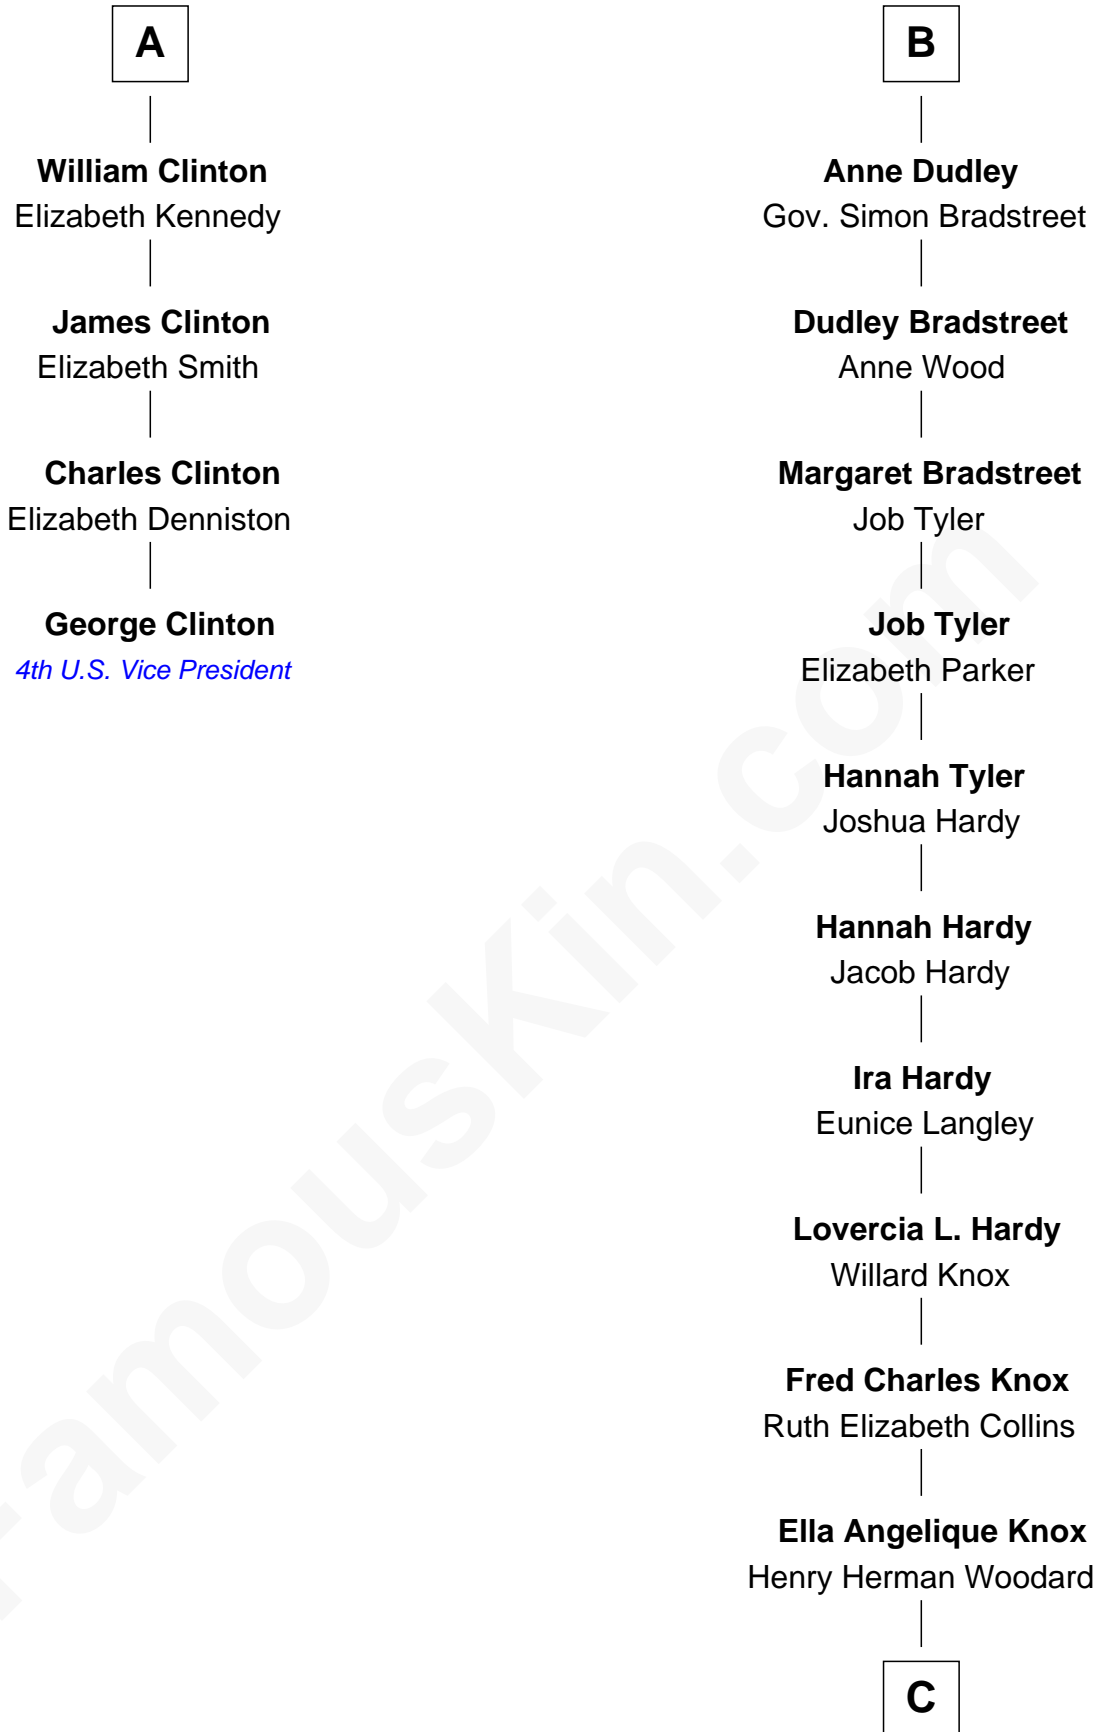

FamousKin.com Relationship Chart of

George Clinton

4th U.S. Vice President

10th cousin 8 times removed of

James Taylor

Singer-Songwriter

Sir Ralph Neville

Joan Beaufort

C

Gertrude Arline Woodard

Dr. Isaac Montrose Taylor

James Taylor

Singer-Songwriter

FamousKin.com