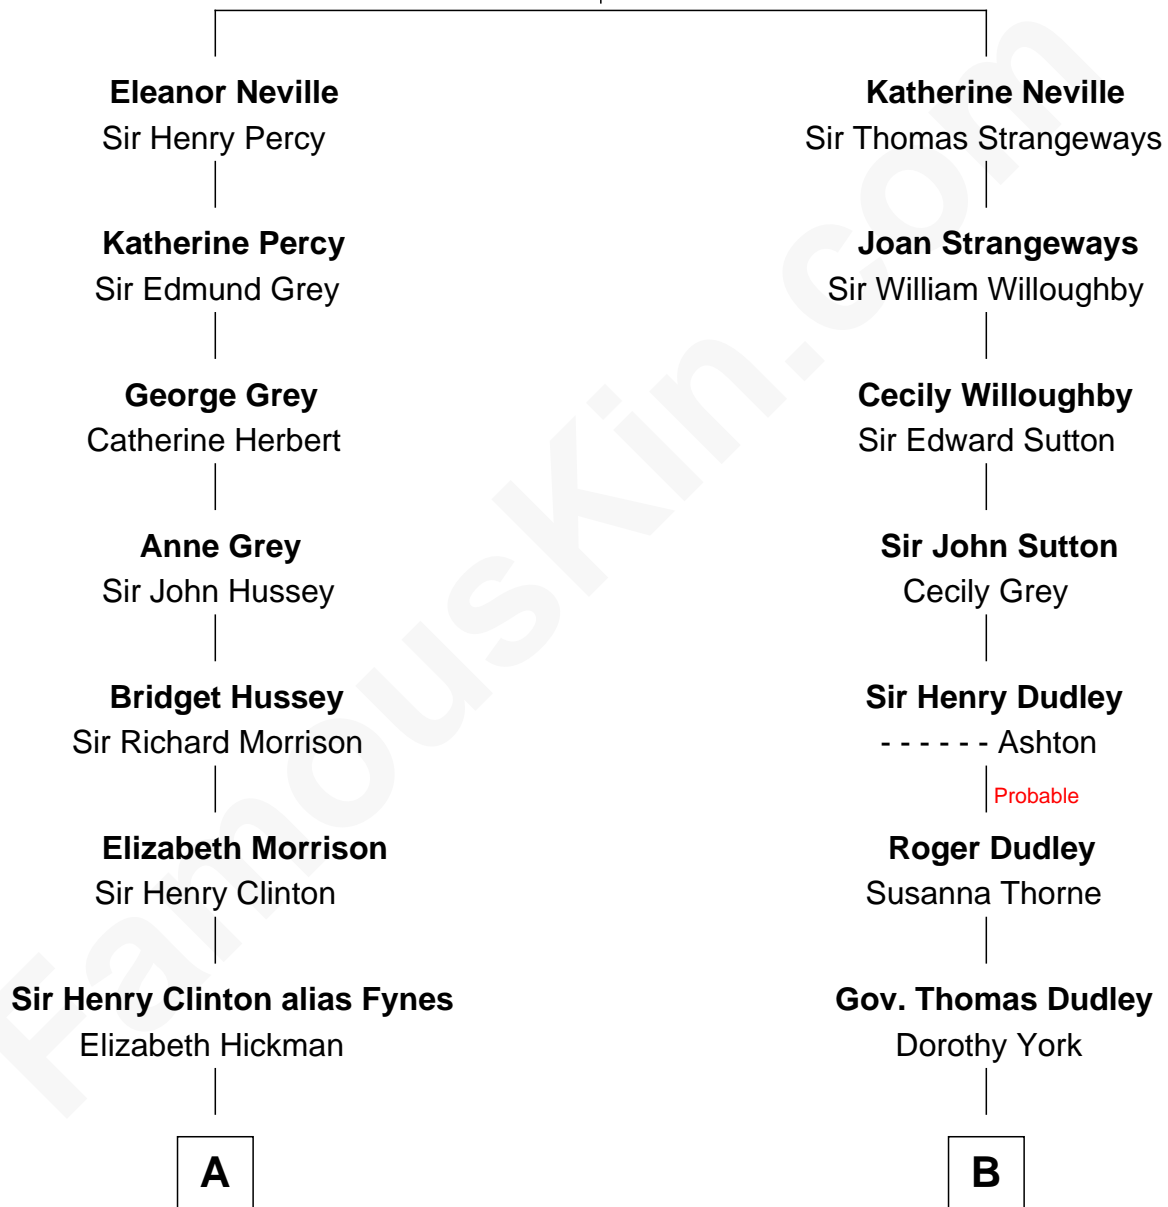

FamousKin.com Relationship Chart of

George Clinton

4th U.S. Vice President

10th cousin 8 times removed of

James Taylor

Singer-Songwriter

Sir Ralph Neville

Joan Beaufort

C

Gertrude Arline Woodard

Dr. Isaac Montrose Taylor

James Taylor

Singer-Songwriter

FamousKin.com