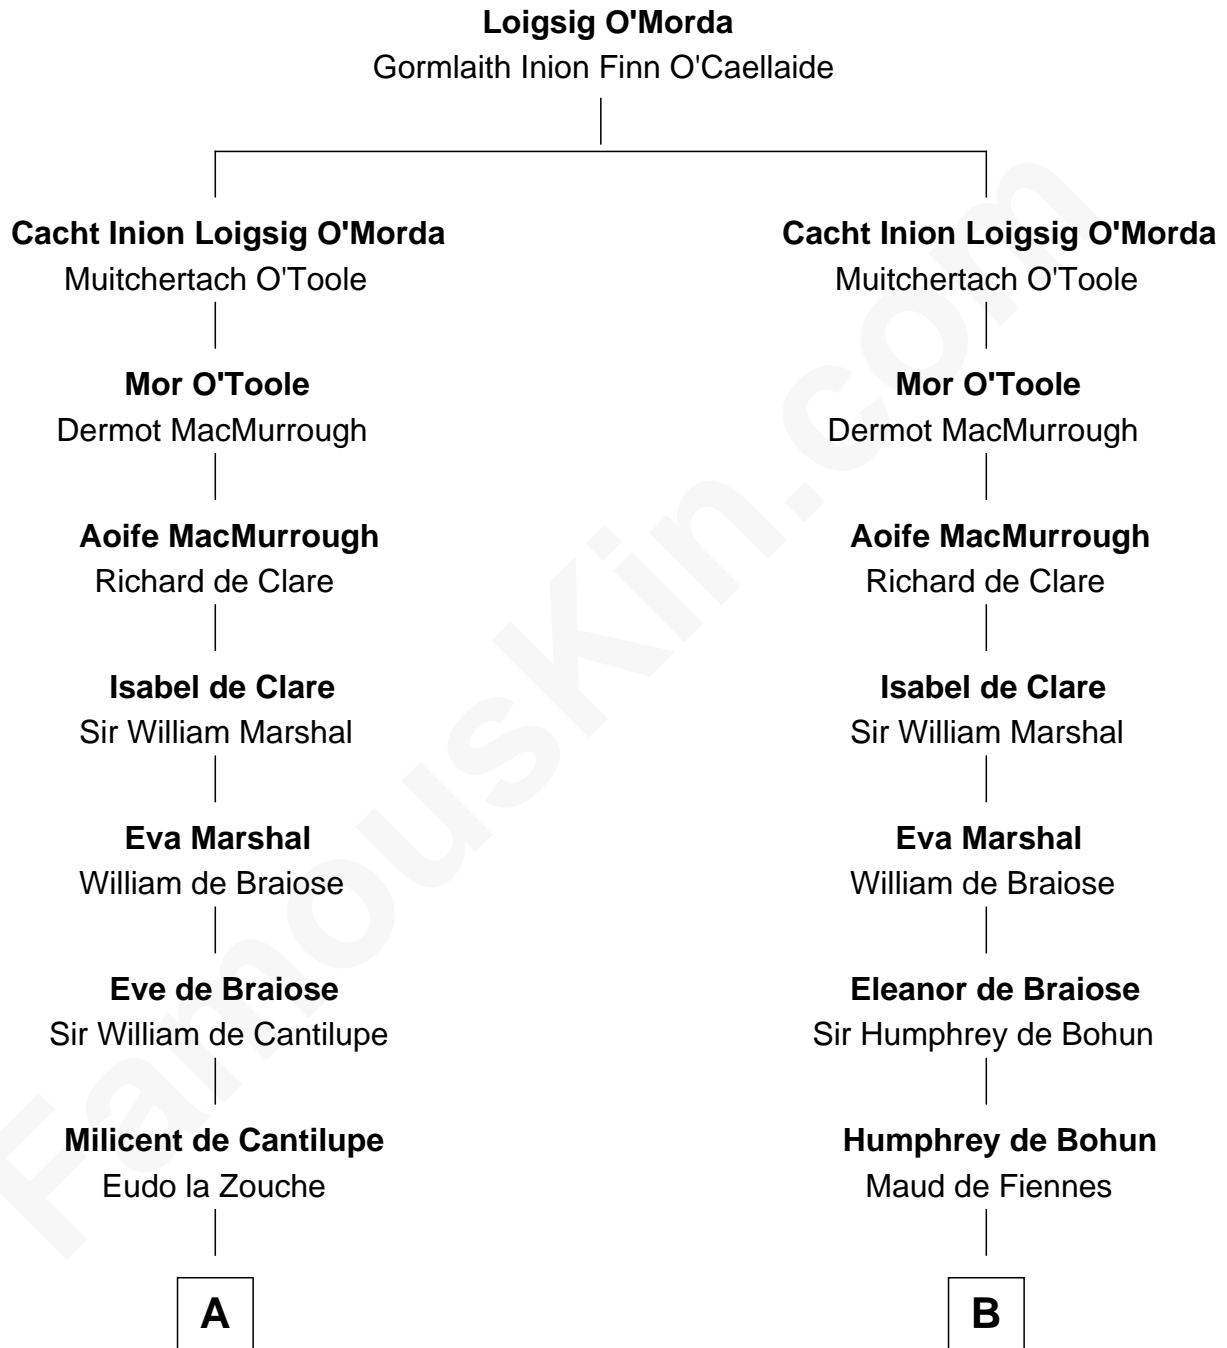

# FamousKin.com Relationship Chart of

**George Clinton**

*4th U.S. Vice President*

20th cousin 1 time removed of

**Carter Braxton**

*Signer of the Declaration of Independence*

**C**

**William Clinton**  
Elizabeth Kennedy

**James Clinton**  
Elizabeth Smith

**Charles Clinton**  
Elizabeth Denniston

**George Clinton**  
*4th U.S. Vice President*

**D**

**Gabriel Ludlow**  
Phillis - - - - -

**Sarah Ludlow**  
Col. John Carter

**Col. Robert Carter**  
Elizabeth Landon

**Mary Carter**  
George Braxton

**Carter Braxton**  
*Signer of Declaration of Independence*

FamousKin.com