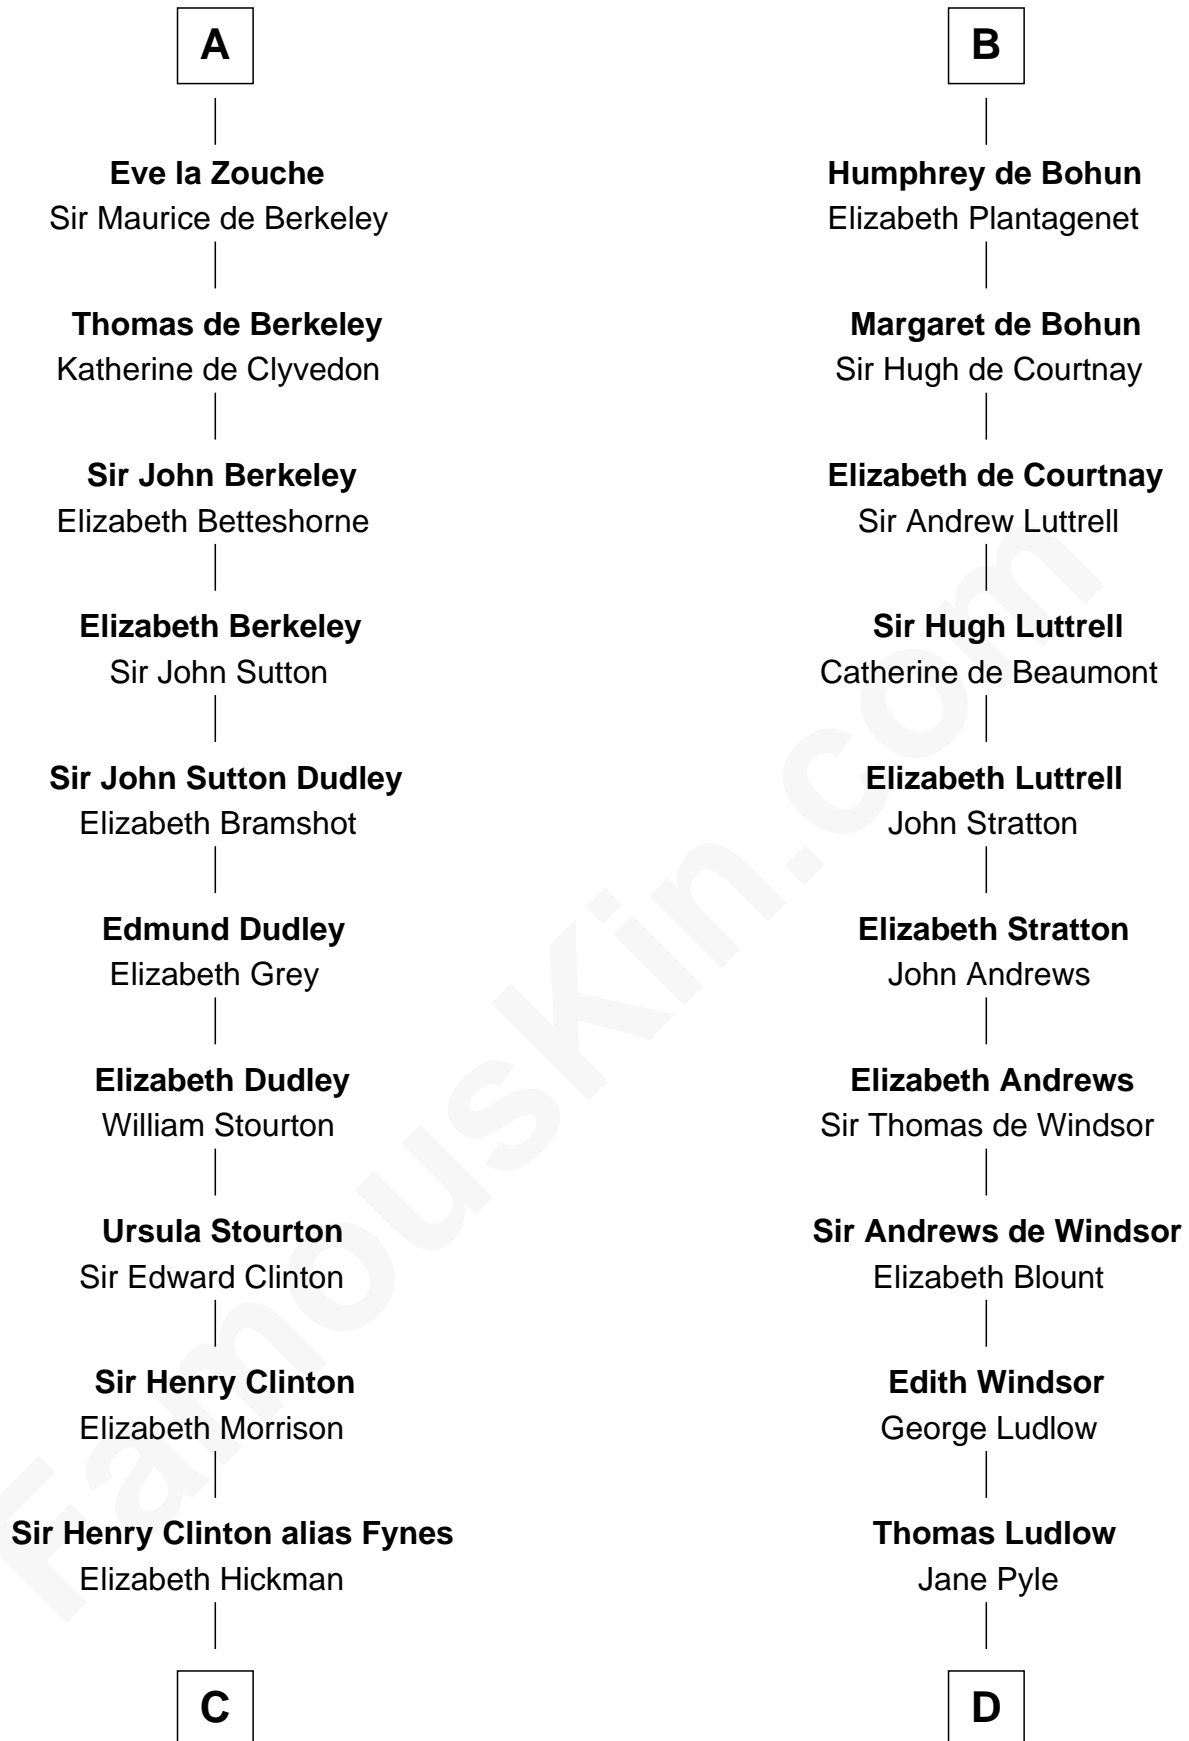

# FamousKin.com Relationship Chart of

**George Clinton**

*4th U.S. Vice President*

20th cousin 1 time removed of

**Carter Braxton**

*Signer of the Declaration of Independence*

**C**

**William Clinton**  
Elizabeth Kennedy

**James Clinton**  
Elizabeth Smith

**Charles Clinton**  
Elizabeth Denniston

**George Clinton**  
*4th U.S. Vice President*

**D**

**Gabriel Ludlow**  
Phillis - - - - -

**Sarah Ludlow**  
Col. John Carter

**Col. Robert Carter**  
Elizabeth Landon

**Mary Carter**  
George Braxton

**Carter Braxton**  
*Signer of Declaration of Independence*

FamousKin.com