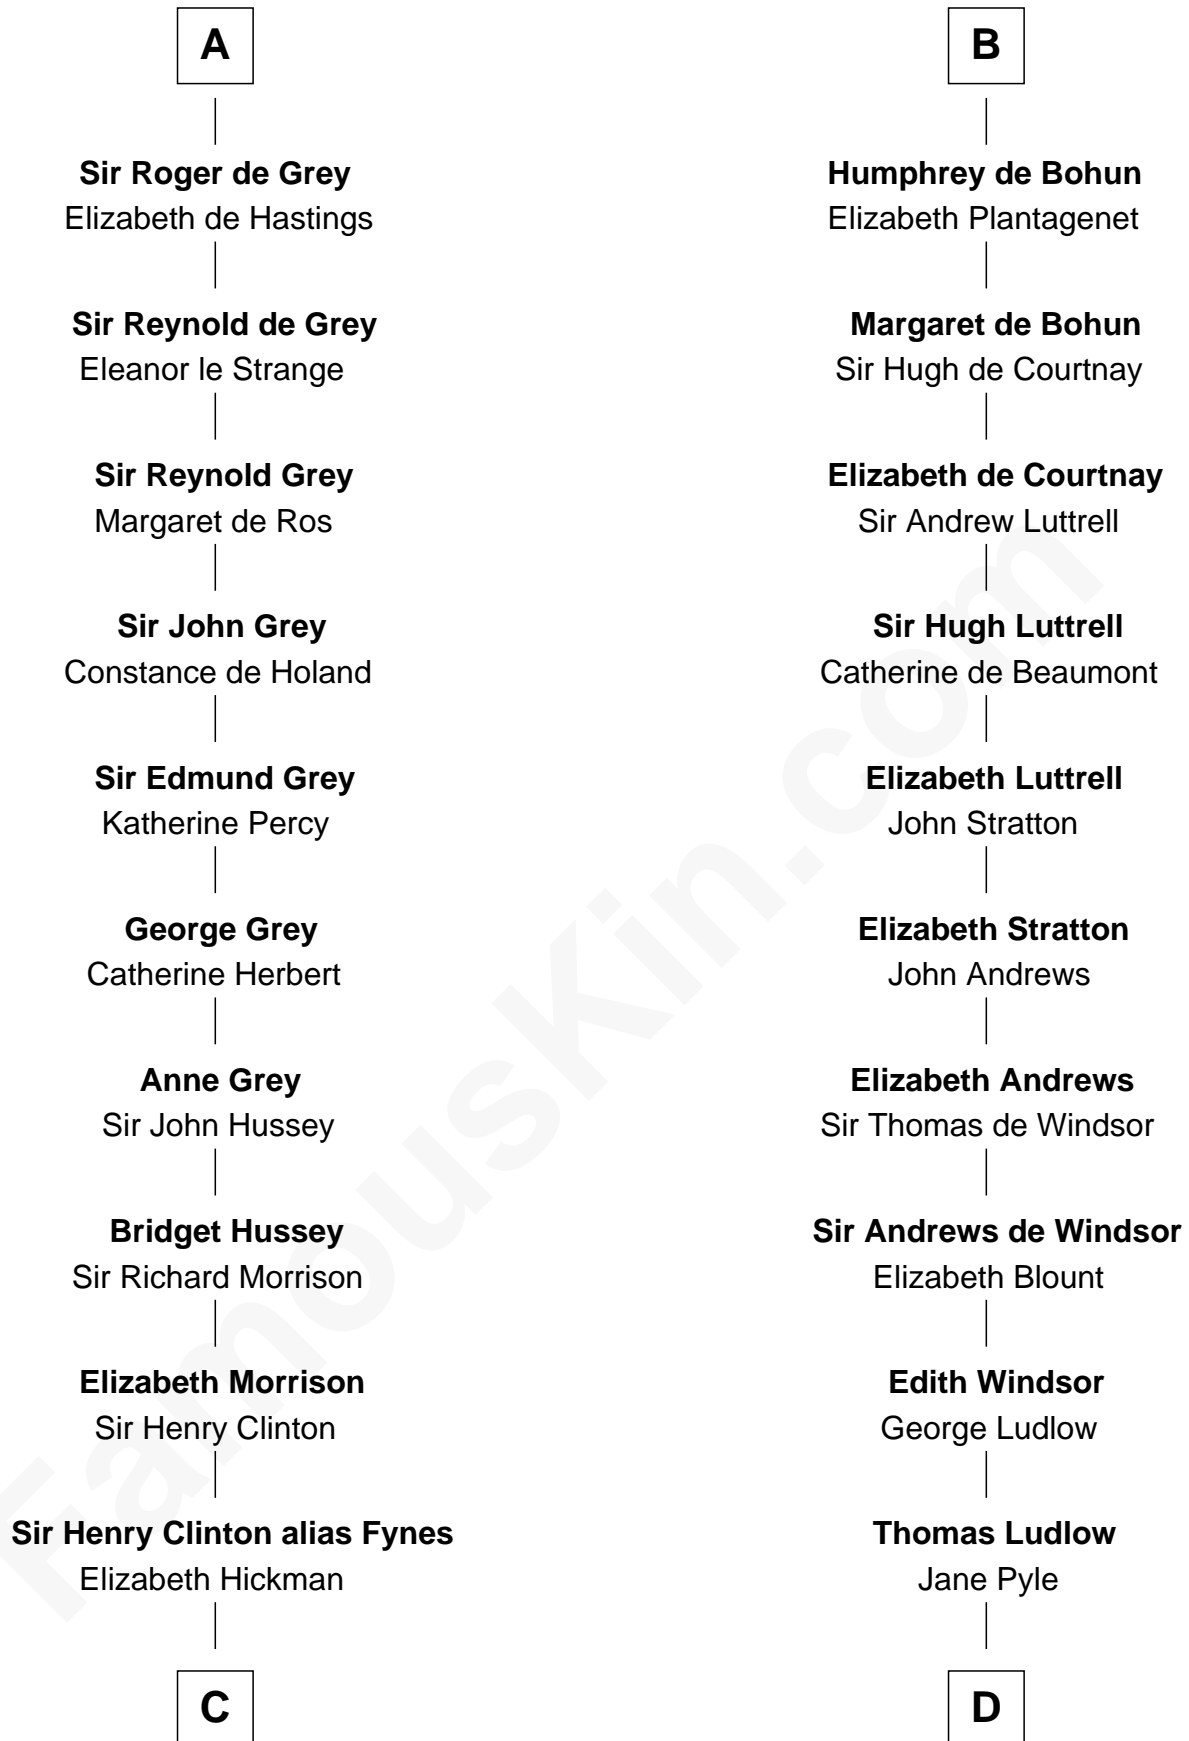

FamousKin.com Relationship Chart of

George Clinton

4th U.S. Vice President

20th cousin 1 time removed of

Carter Braxton

Signer of the Declaration of Independence

C

William Clinton
Elizabeth Kennedy

James Clinton
Elizabeth Smith

Charles Clinton
Elizabeth Denniston

George Clinton
4th U.S. Vice President

D

Gabriel Ludlow
Phillis - - - - -

Sarah Ludlow
Col. John Carter

Col. Robert Carter
Elizabeth Landon

Mary Carter
George Braxton