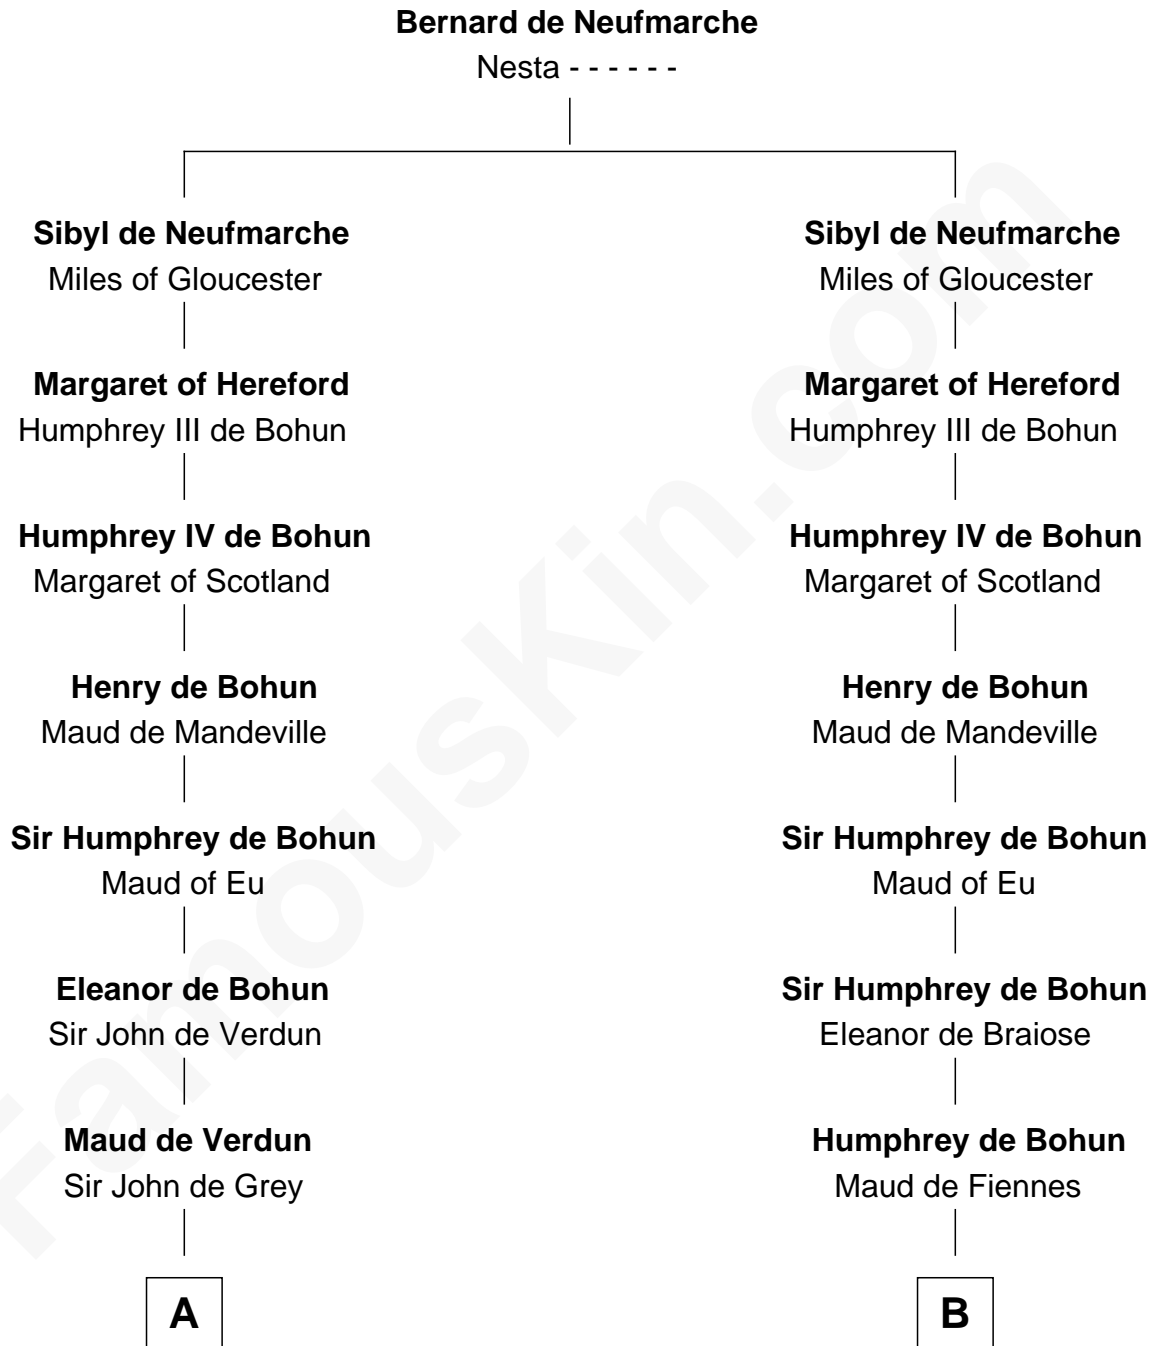

FamousKin.com Relationship Chart of

George Clinton

4th U.S. Vice President

20th cousin 1 time removed of

Carter Braxton

Signer of the Declaration of Independence

C

William Clinton
Elizabeth Kennedy

James Clinton
Elizabeth Smith

Charles Clinton
Elizabeth Denniston

George Clinton
4th U.S. Vice President

D

Gabriel Ludlow
Phillis - - - - -

Sarah Ludlow
Col. John Carter

Col. Robert Carter
Elizabeth Landon

Mary Carter
George Braxton

Carter Braxton
Signer of Declaration of Independence

FamousKin.com