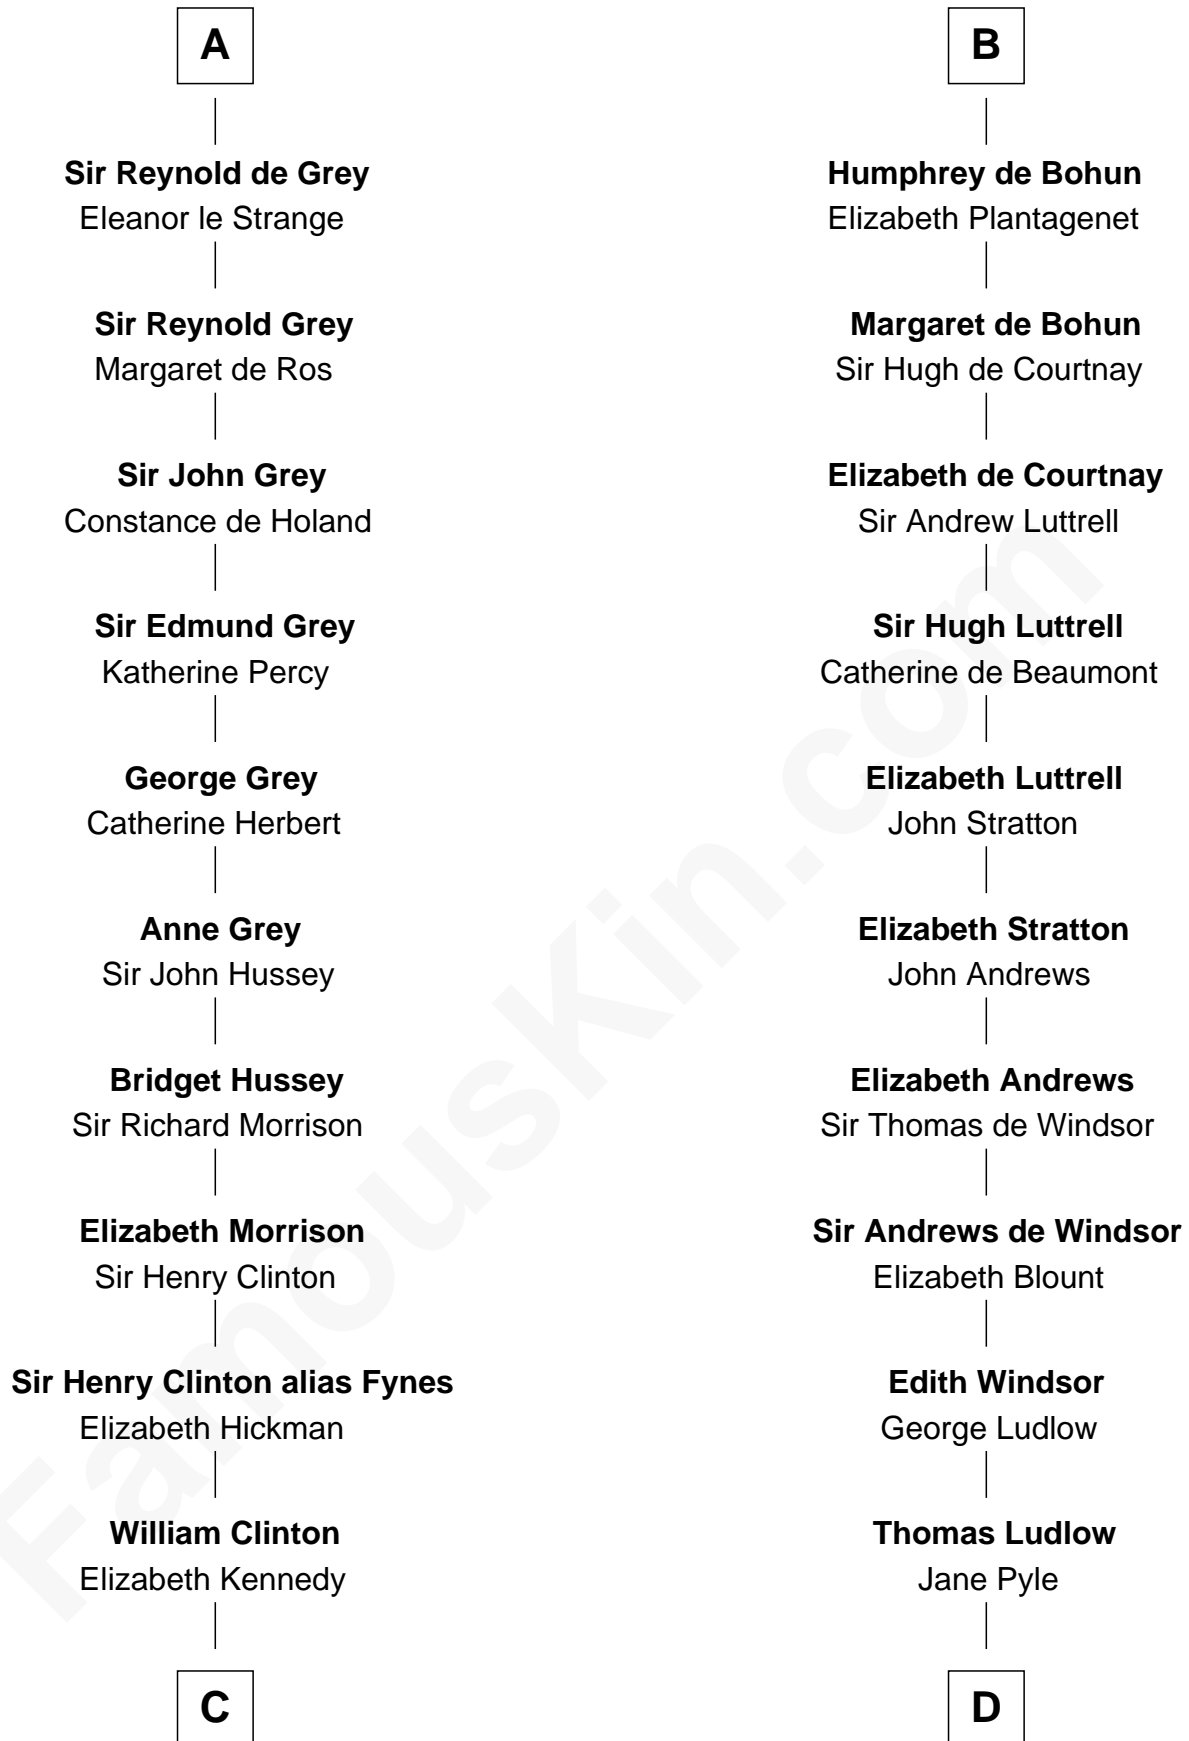

FamousKin.com Relationship Chart of

George Clinton

4th U.S. Vice President

19th cousin 2 times removed of

Carter Braxton

Signer of the Declaration of Independence

C

James Clinton
Elizabeth Smith

Charles Clinton
Elizabeth Denniston

George Clinton
4th U.S. Vice President

D

Gabriel Ludlow
Phillis - - - - -

Sarah Ludlow
Col. John Carter

Col. Robert Carter
Elizabeth Landon

Mary Carter
George Braxton

Carter Braxton
Signer of Declaration of Independence