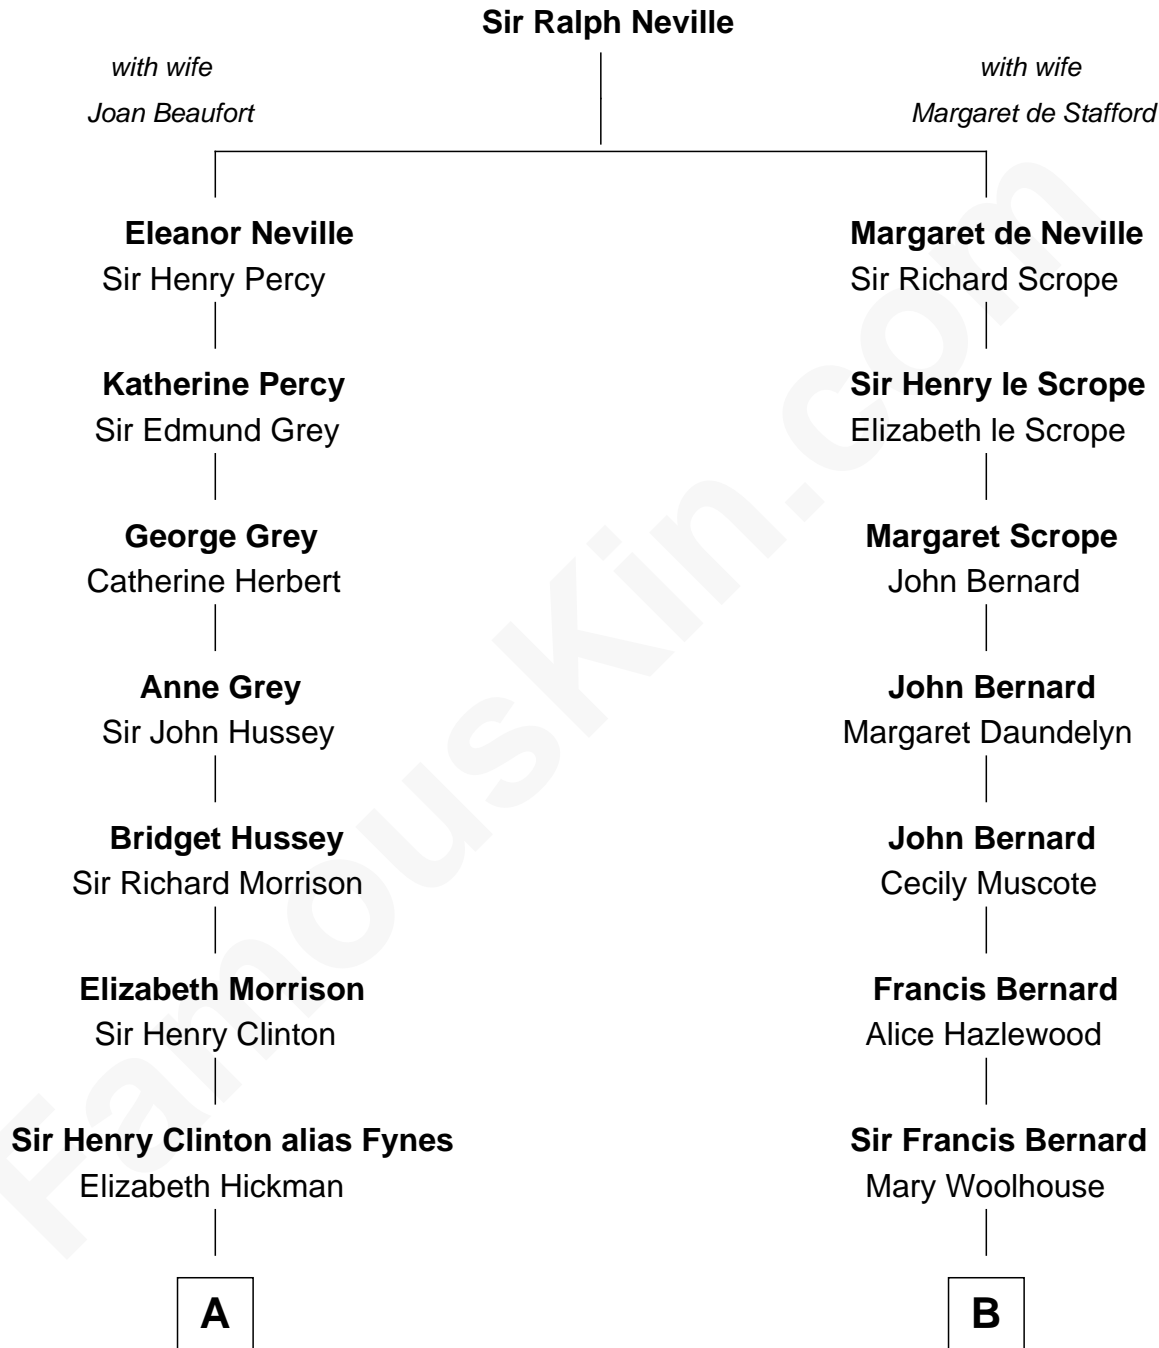

# FamousKin.com Relationship Chart of

**George Clinton**

*4th U.S. Vice President*

10th cousin 1 time removed of

**James Madison**

*4th U.S. President*

**A**

**William Clinton**  
Elizabeth Kennedy

**James Clinton**  
Elizabeth Smith

**Charles Clinton**  
Elizabeth Denniston

**George Clinton**  
*4th U.S. Vice President*

**B**

**Margaret Bernard**  
Daniel Gaines

**Mary Gaines**  
Col. John Catlett

**Rebecca Catlett**  
Francis Conway

**Eleanor Rose Conway**  
James Madison

**James Madison**  
*4th U.S. President*