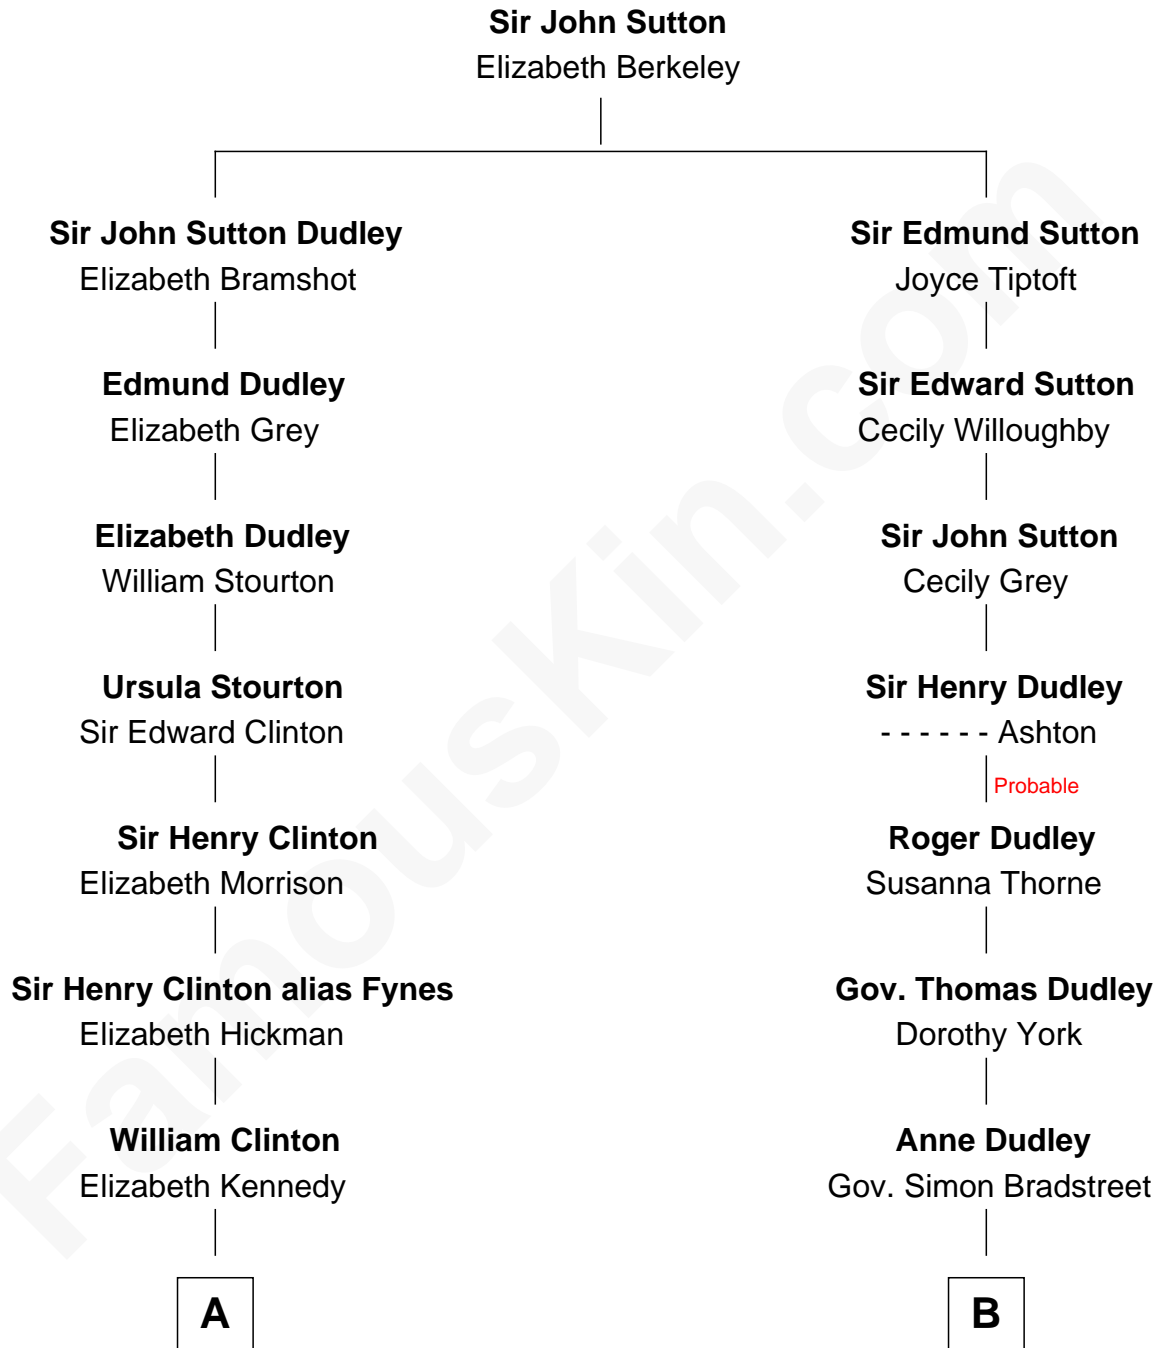

FamousKin.com Relationship Chart of

George Clinton

4th U.S. Vice President

9th cousin 7 times removed of

Bill Weld

68th Governor of Massachusetts

A

James Clinton
Elizabeth Smith

Charles Clinton
Elizabeth Denniston

George Clinton
4th U.S. Vice President

B

John Bradstreet
Sarah Perkins

Dorothy Bradstreet
Samuel Clark

Dorothy Clark
Elijah Porter

Thomas Porter
Ruth Allen

Mary Porter
Seth Low