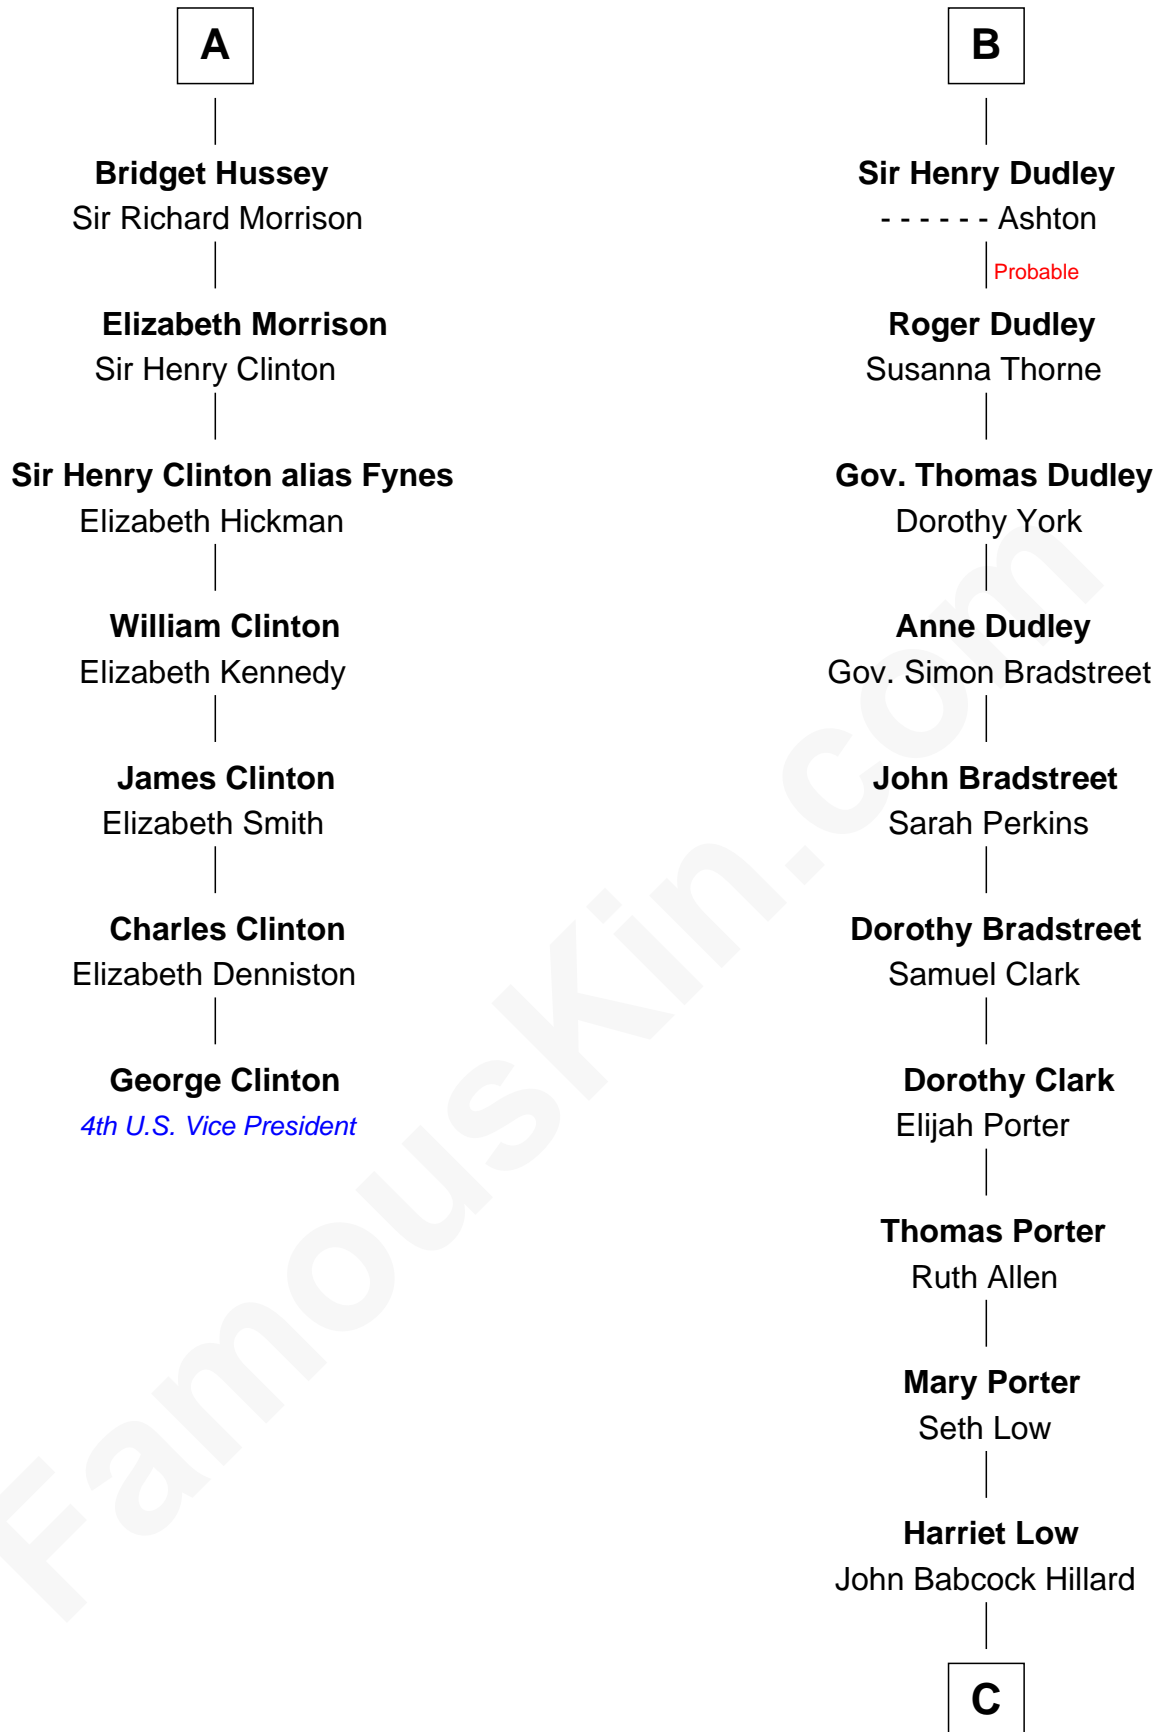

FamousKin.com Relationship Chart of

George Clinton

4th U.S. Vice President

13th cousin 7 times removed of

Bill Weld

68th Governor of Massachusetts

Henry Plantagenet

Maud de Chaworth

Sir Edmund Grey

Katherine Percy

George Grey

Catherine Herbert

Anne Grey

Sir John Hussey

A

Eleanor Plantagenet

Sir Edmund Sutton

Sir Edward Sutton

Cecily Willoughby

Sir John Sutton

Cecily Grey

B

C

Harriet Hillard
William Augustus White

Margaret Low White
Francis Minot Weld

David Weld
Mary Blake Nichols

Bill Weld
68th Governor of Massachusetts

FamousKin.com