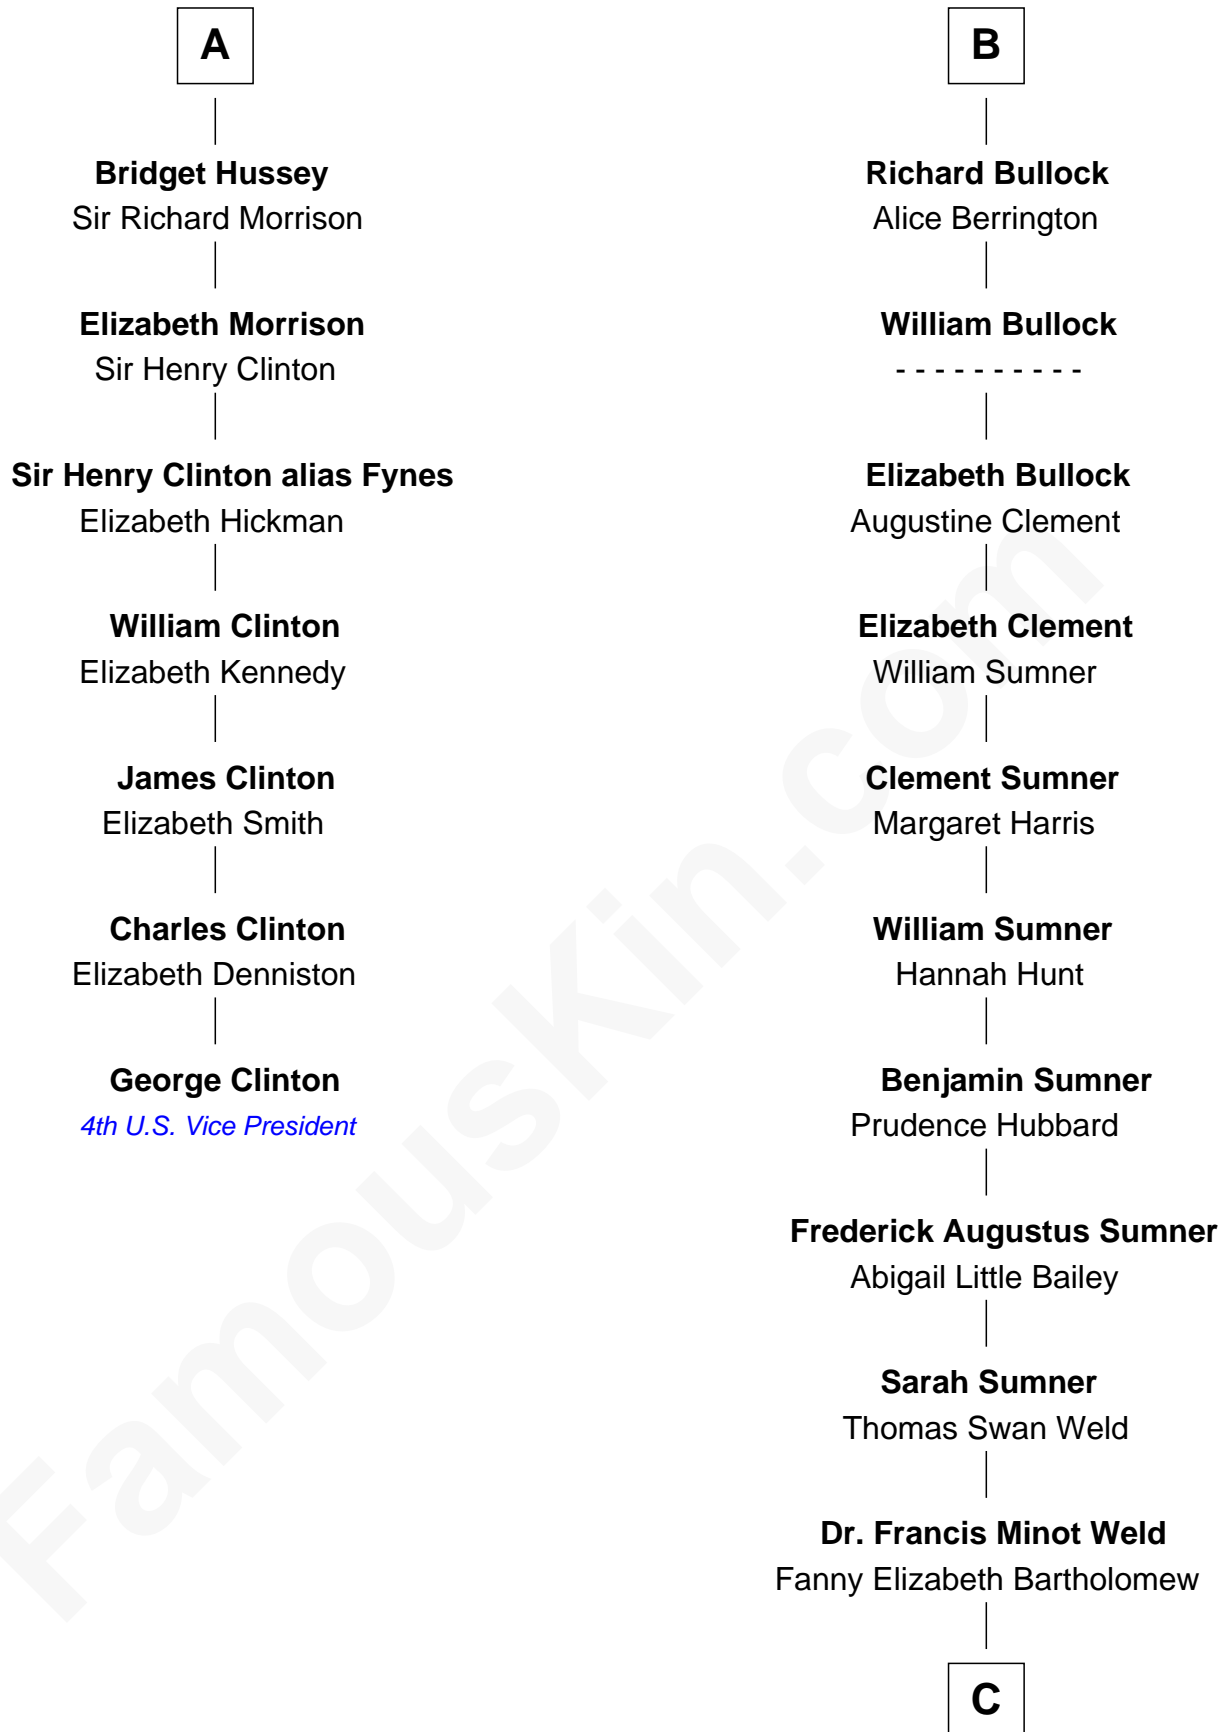

# FamousKin.com Relationship Chart of

**George Clinton**

*4th U.S. Vice President*

13th cousin 6 times removed of

**Bill Weld**

*68th Governor of Massachusetts*

**C**

Francis Minot Weld

Margaret Low White

David Weld

Mary Blake Nichols

Bill Weld

*68th Governor of Massachusetts*

FamousKin.com