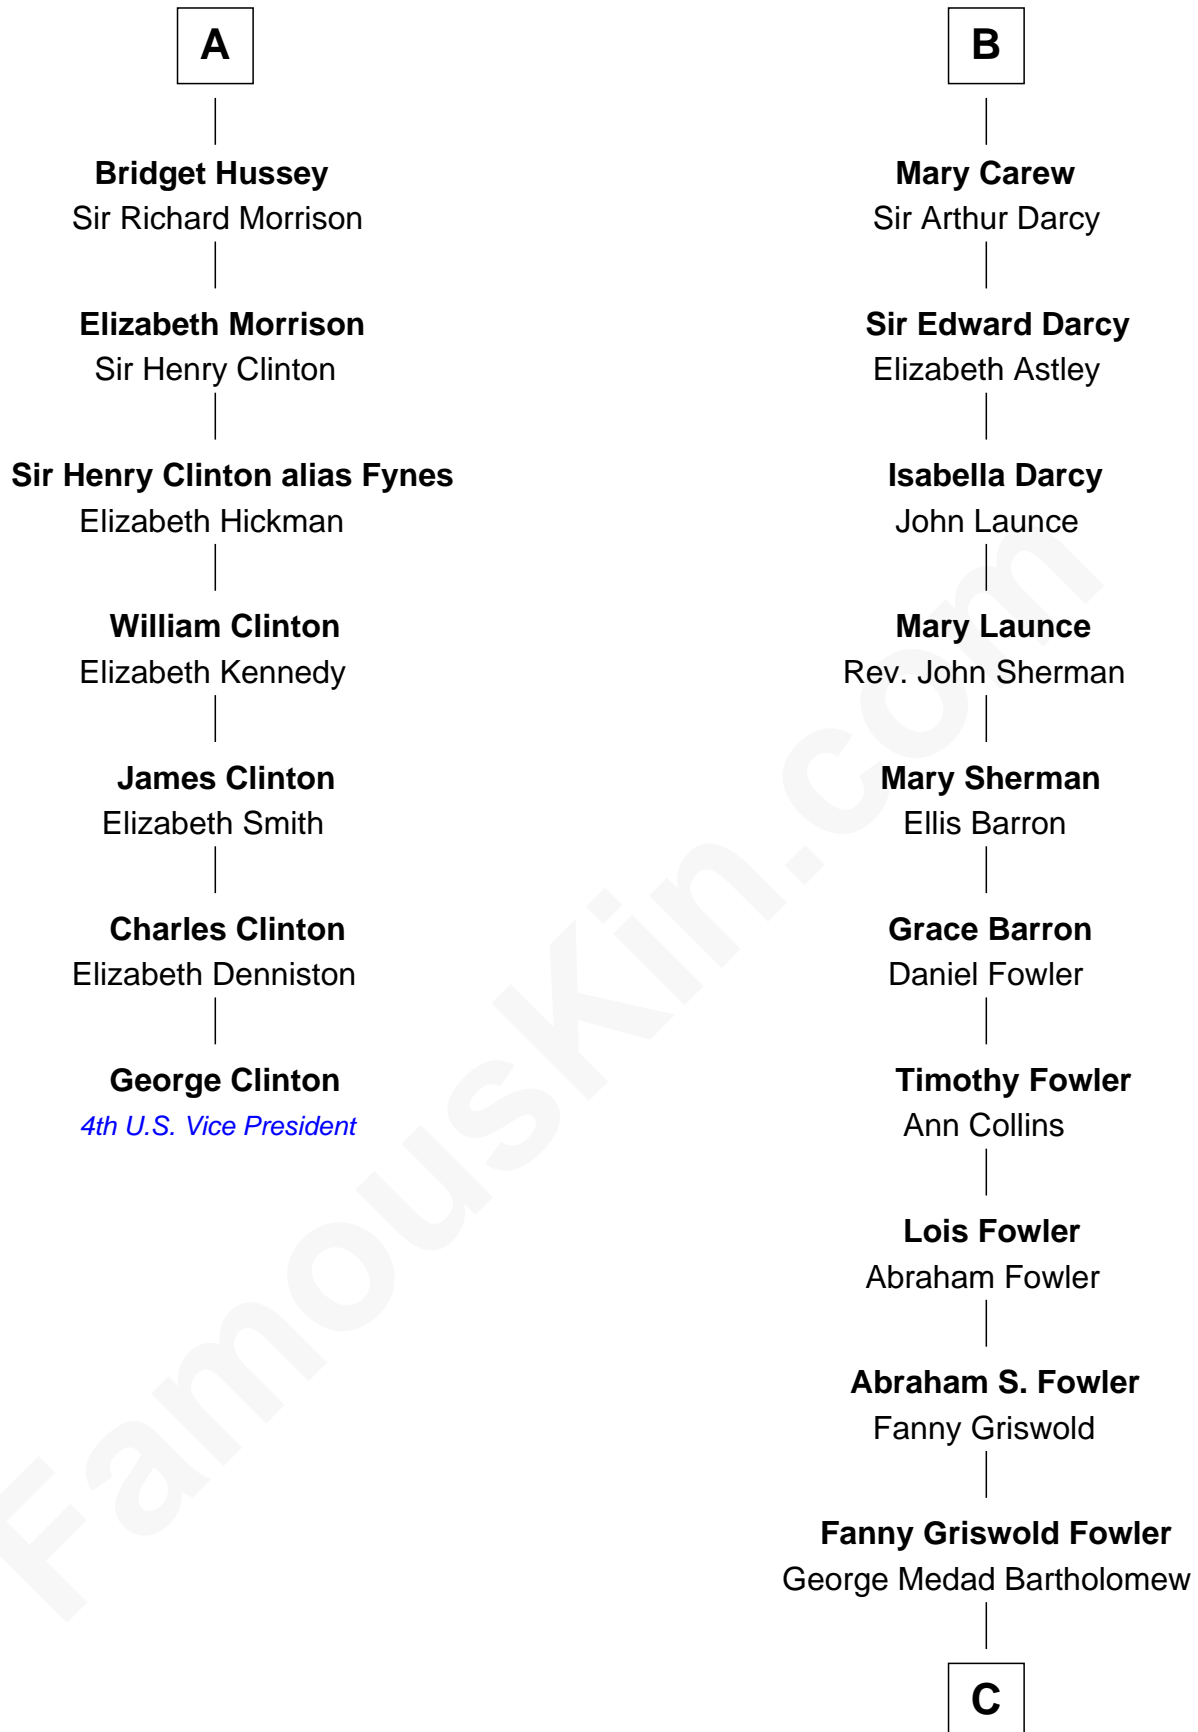

FamousKin.com Relationship Chart of

George Clinton

4th U.S. Vice President

13th cousin 7 times removed of

Bill Weld

68th Governor of Massachusetts

C

Fanny Elizabeth Bartholomew

Dr. Francis Minot Weld

Francis Minot Weld

Margaret Low White

David Weld

Mary Blake Nichols

Bill Weld

68th Governor of Massachusetts