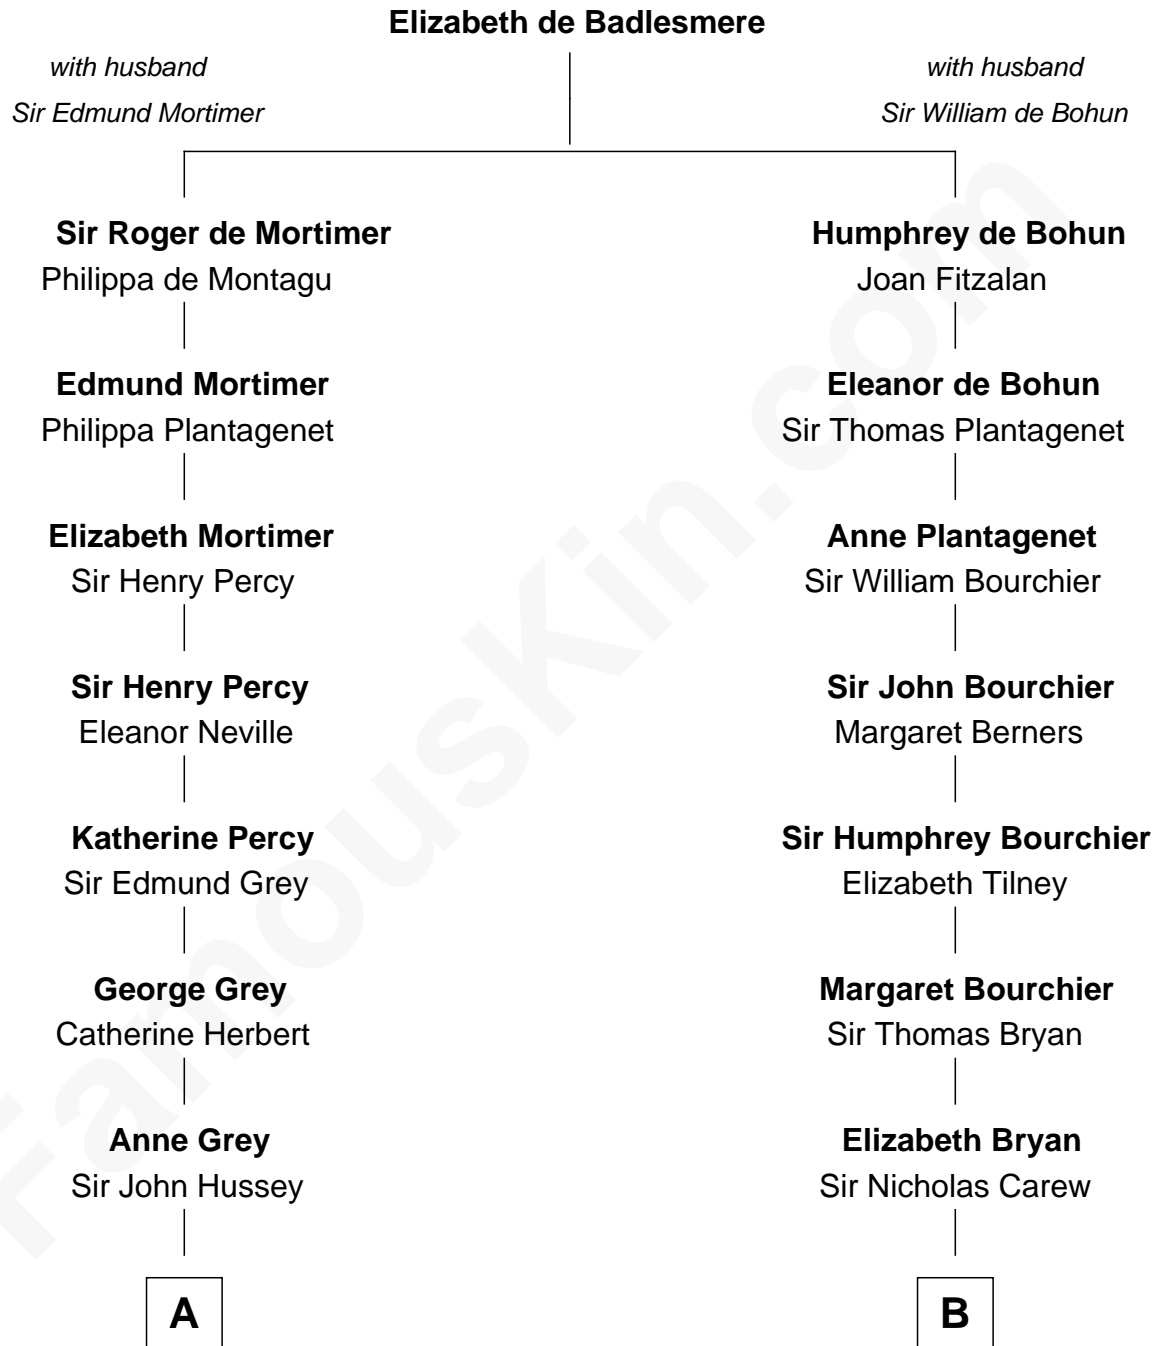

FamousKin.com Relationship Chart of

George Clinton

4th U.S. Vice President

13th cousin 7 times removed of

Bill Weld

68th Governor of Massachusetts

C

Fanny Elizabeth Bartholomew

Dr. Francis Minot Weld

Francis Minot Weld

Margaret Low White

David Weld

Mary Blake Nichols

Bill Weld

68th Governor of Massachusetts