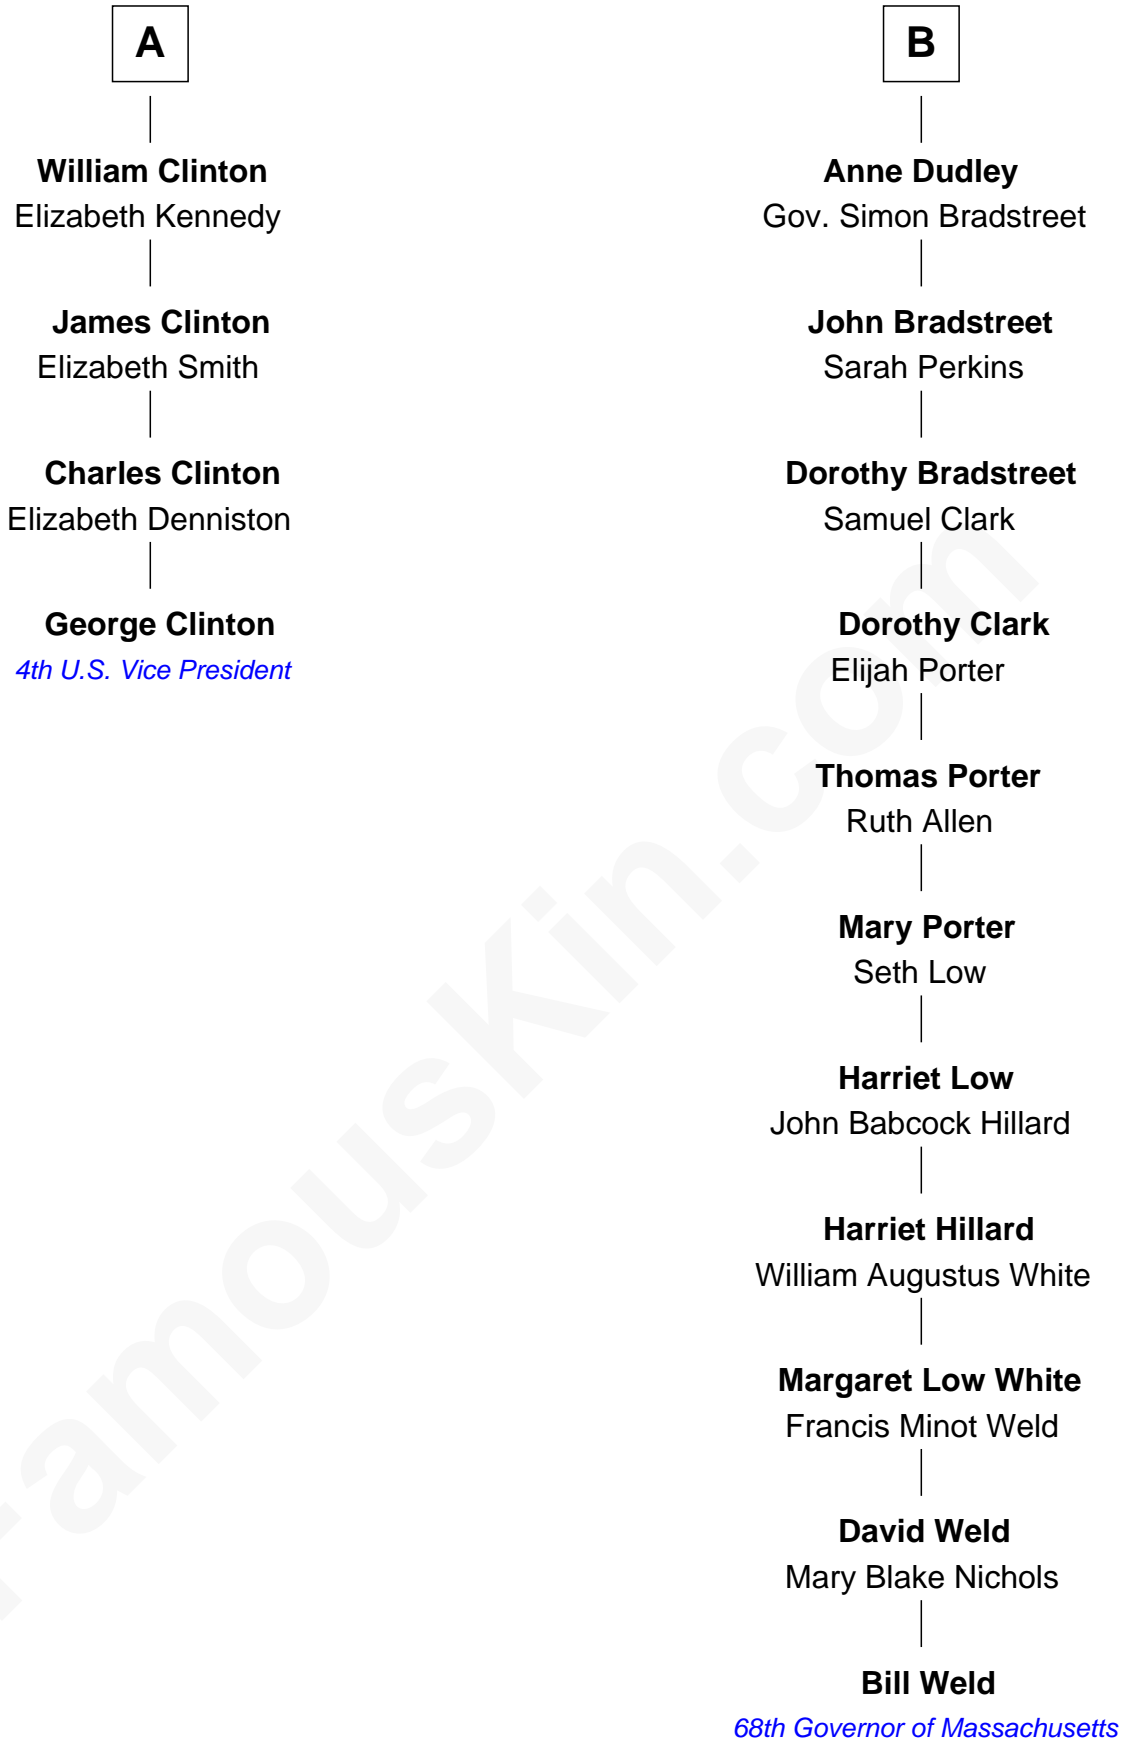

FamousKin.com Relationship Chart of

George Clinton

4th U.S. Vice President

10th cousin 7 times removed of

Bill Weld

68th Governor of Massachusetts

Joan Beaufort
Sir Ralph Neville

Eleanor Neville
Sir Henry Percy

Katherine Percy
Sir Edmund Grey

George Grey
Catherine Herbert

Anne Grey
Sir John Hussey

Bridget Hussey
Sir Richard Morrison

Elizabeth Morrison
Sir Henry Clinton

Sir Henry Clinton alias Fynes
Elizabeth Hickman

A

Katherine Neville
Sir Thomas Strangeways

Joan Strangeways
Sir William Willoughby

Cecily Willoughby
Sir Edward Sutton

Sir John Sutton
Cecily Grey

Sir Henry Dudley
----- Ashton

Probable

Roger Dudley
Susanna Thorne

Gov. Thomas Dudley
Dorothy York

B

Bill Weld photo by [Marc Nozell](#) (CC BY-SA 2.0)