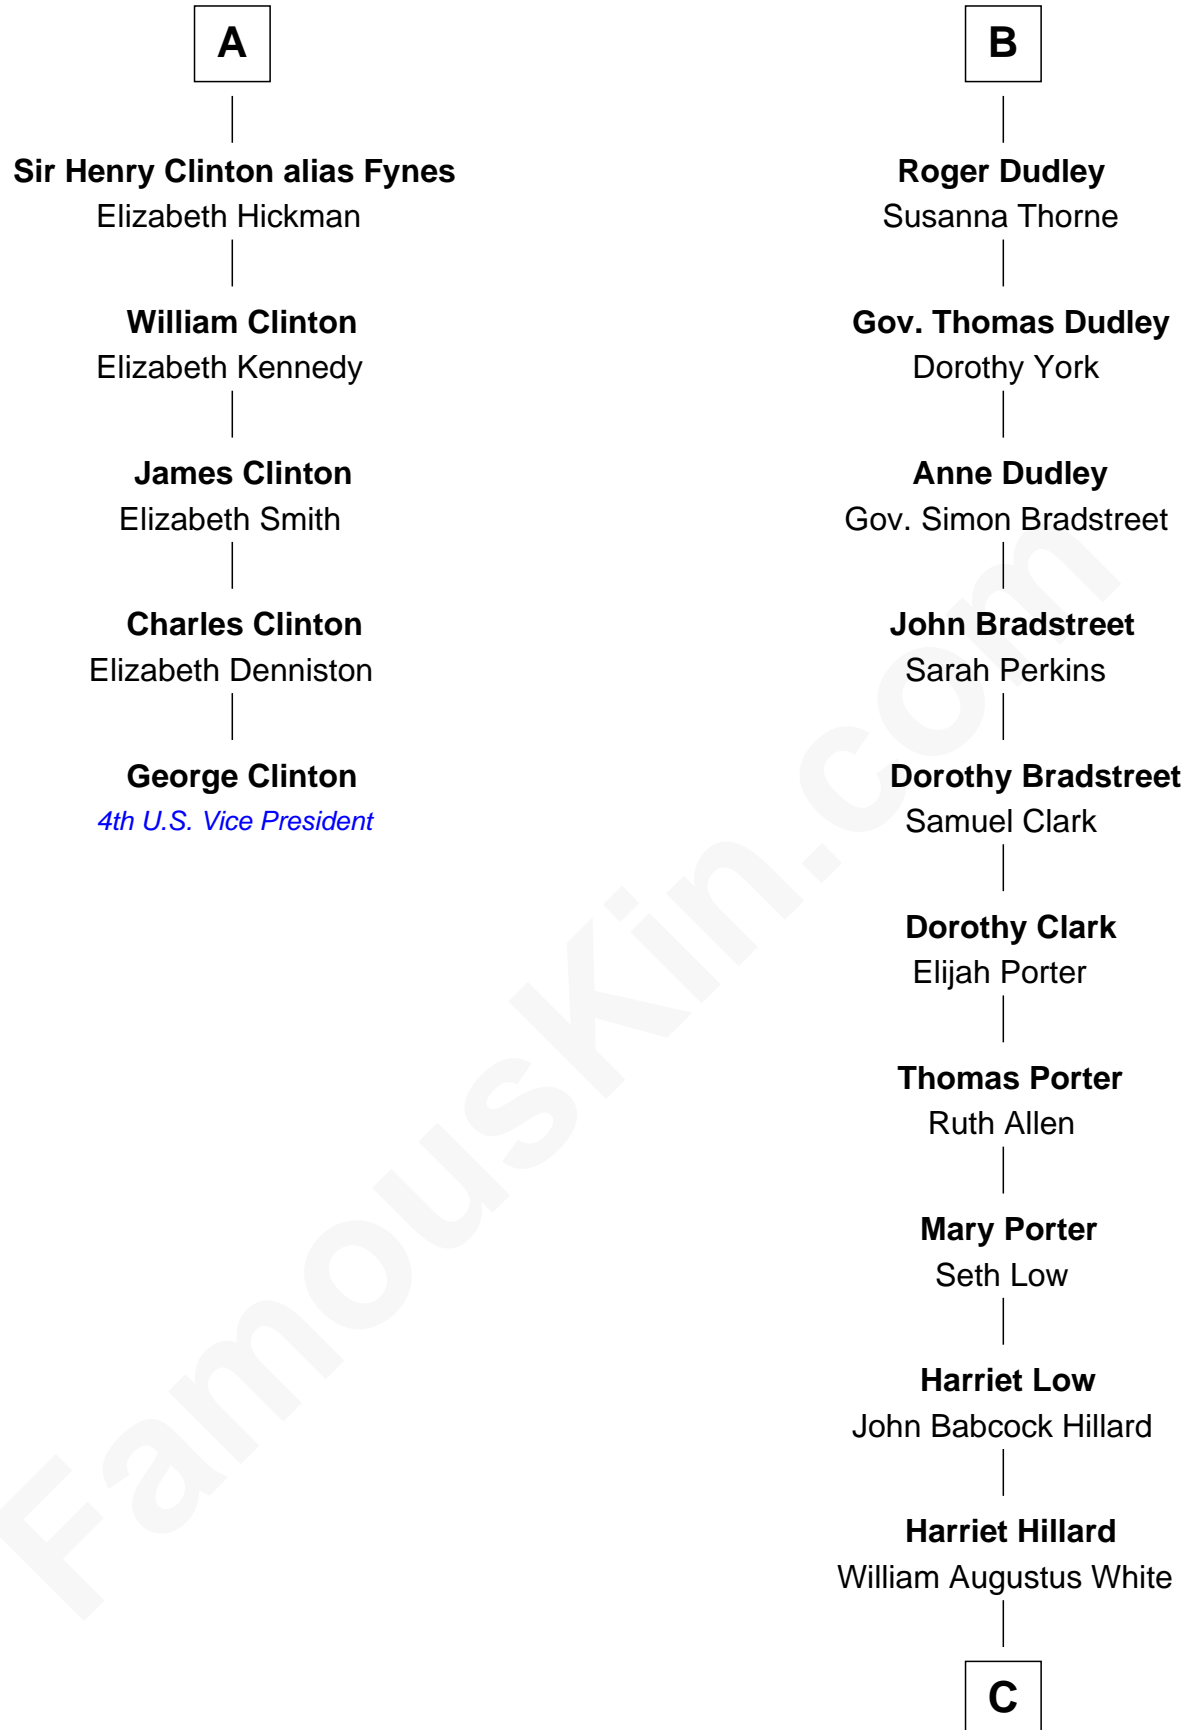

FamousKin.com Relationship Chart of

George Clinton

4th U.S. Vice President

11th cousin 8 times removed of

Bill Weld

68th Governor of Massachusetts

C

—
Margaret Low White

Francis Minot Weld

—
David Weld

Mary Blake Nichols

—
Bill Weld

68th Governor of Massachusetts

FamousKin.com