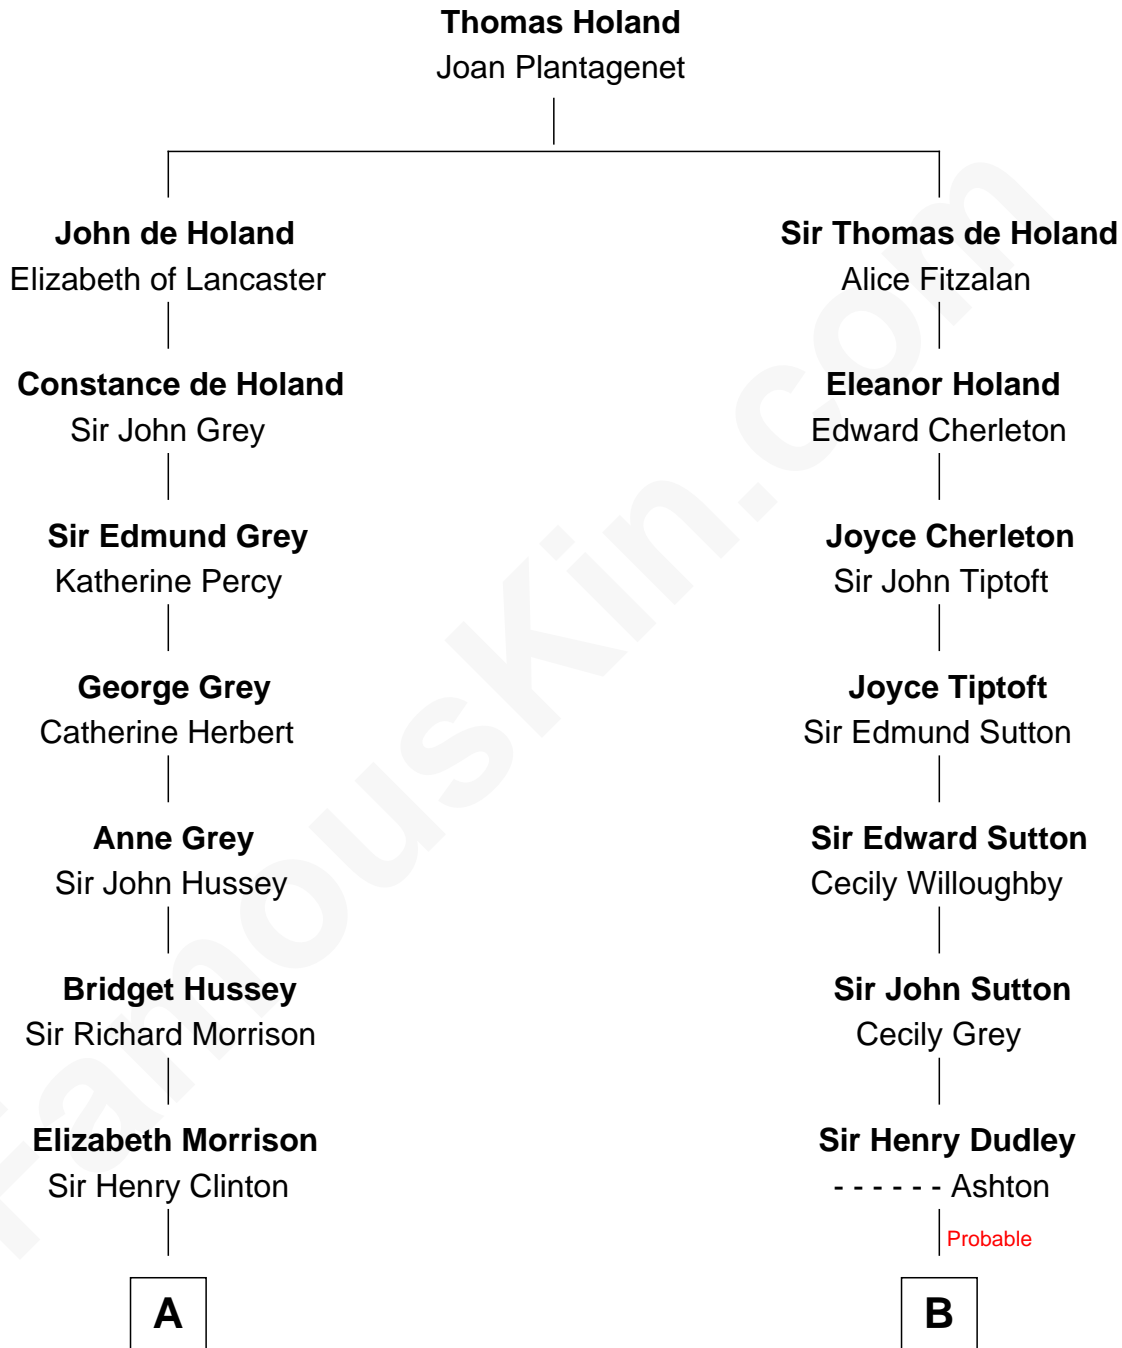

FamousKin.com Relationship Chart of

George Clinton

4th U.S. Vice President

11th cousin 8 times removed of

Bill Weld

68th Governor of Massachusetts

C

—
Margaret Low White

Francis Minot Weld

—
David Weld

Mary Blake Nichols

—
Bill Weld

68th Governor of Massachusetts

FamousKin.com