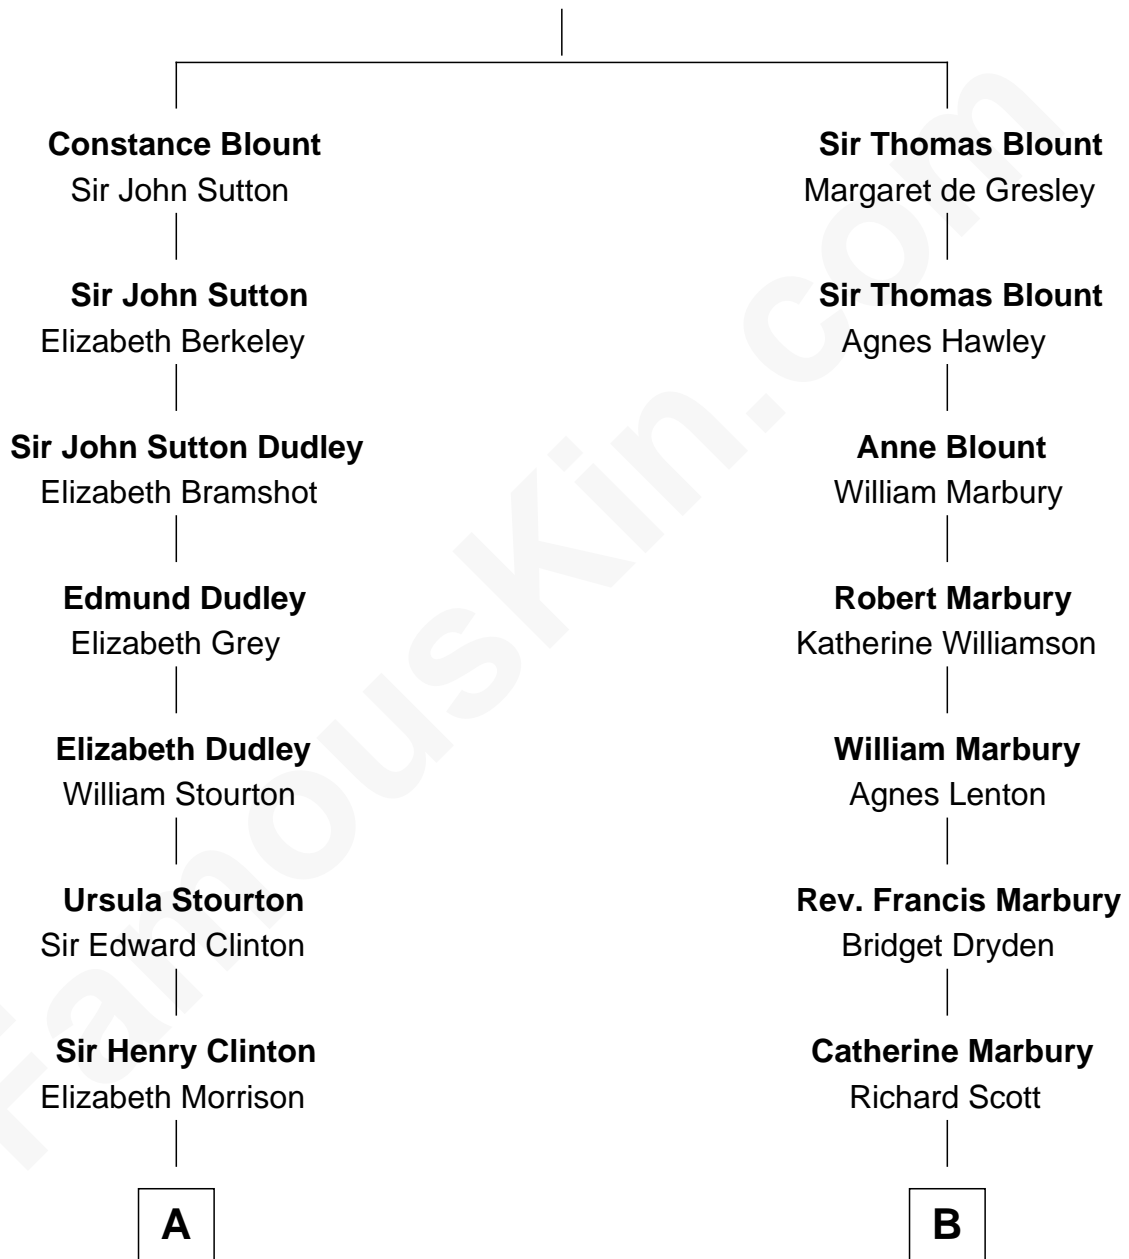

FamousKin.com Relationship Chart of

George Clinton

4th U.S. Vice President

11th cousin 6 times removed of

Tuesday Weld

TV and Movie Actress

Sir Walter Blount

Sancha de Ayala

A

Sir Henry Clinton alias Fynes

Elizabeth Hickman

William Clinton

Elizabeth Kennedy

James Clinton

Elizabeth Smith

Charles Clinton

Elizabeth Denniston

George Clinton

4th U.S. Vice President

B

Hannah Scott

Gov. Walter Clarke

Hannah Clarke

Thomas Rodman