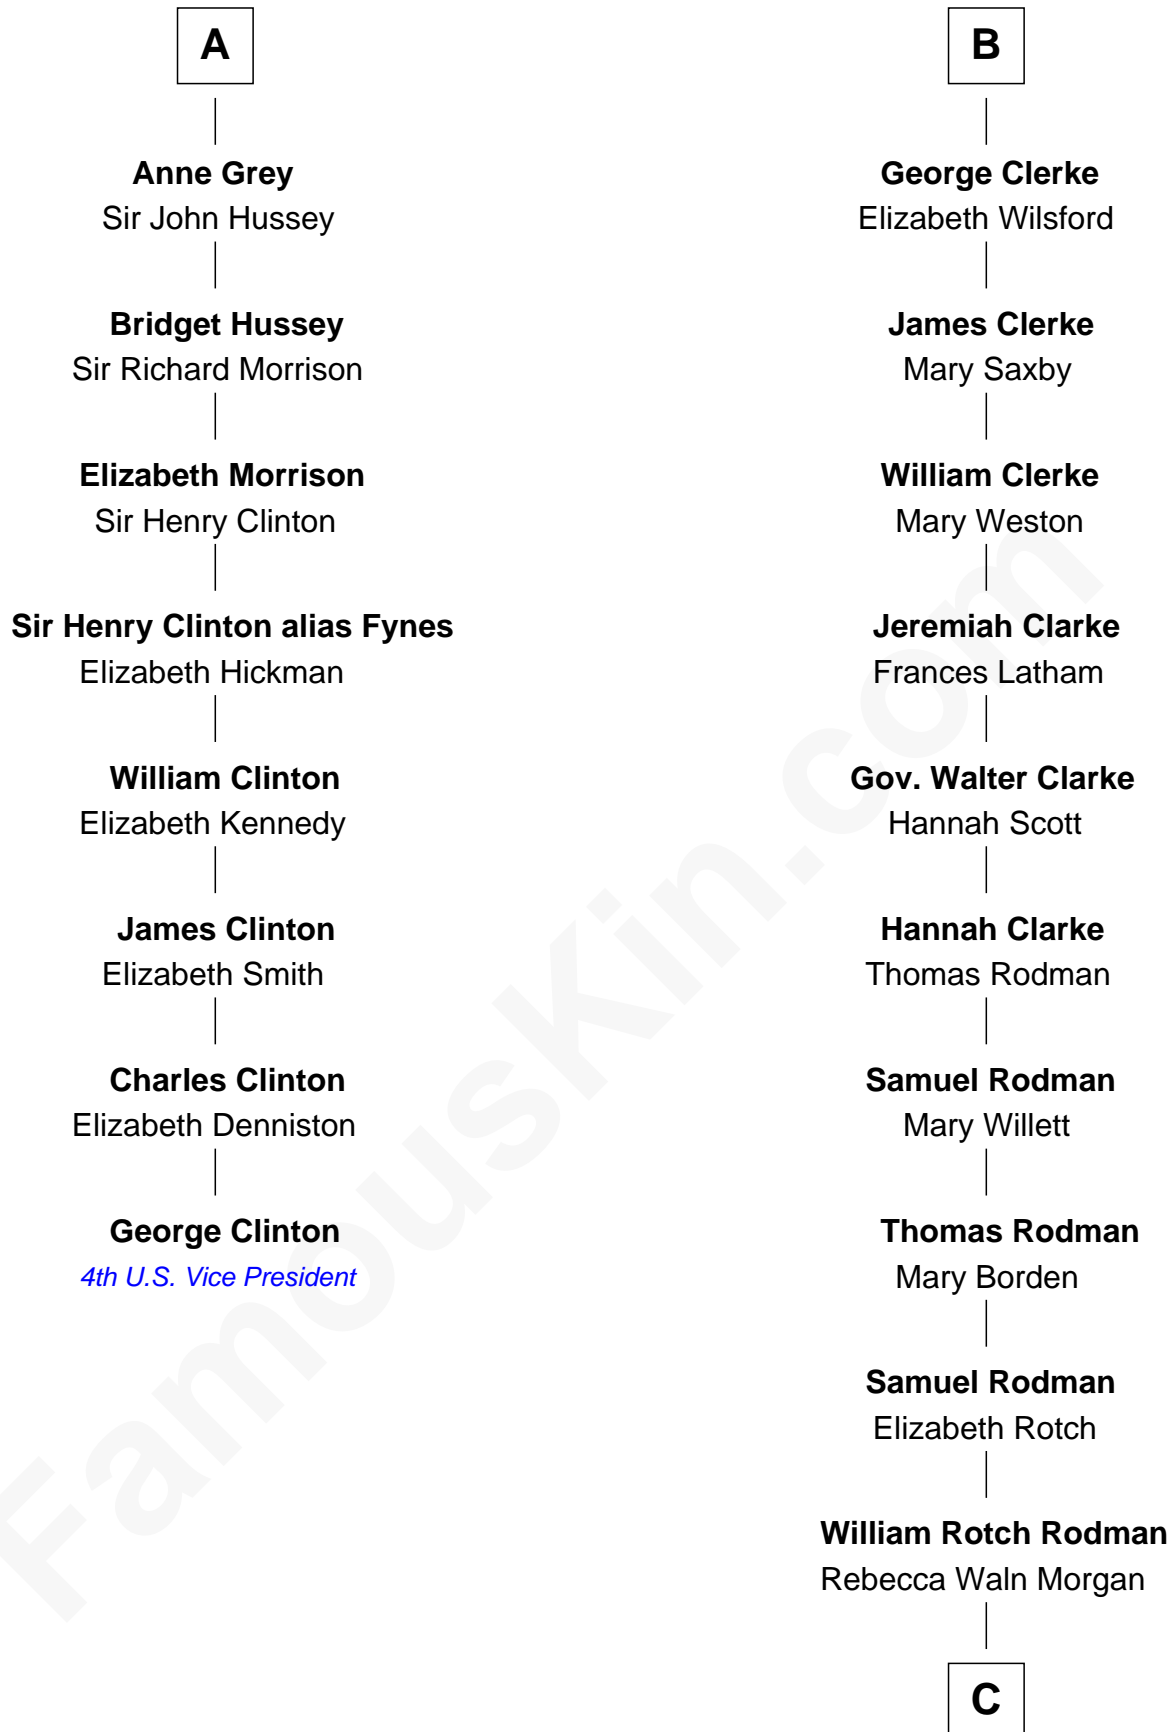

FamousKin.com Relationship Chart of

George Clinton

4th U.S. Vice President

14th cousin 7 times removed of

Tuesday Weld

TV and Movie Actress

Sir Thebaud de Verdun

*with wife
Maud Mortimer*

Elizabeth Bromwich

Sir Walter Devereux

Elizabeth Merbery

Anne Devereux

William Herbert

Catherine Herbert

George Grey

A

Sir Thomas Ferrers

Elizabeth Freville

Sir Henry Ferrers

Margaret Heckstall

Elizabeth Ferrers

James Clerke

B

C

—
Alfred Rodman

Anna Lothrop Motley

—
Eloise Rodman

Stephen Minot Weld

—
Edward Motley Weld

Sarah Lothrop King

—
Lothrop Motley Weld

Yosene Balfour Ker