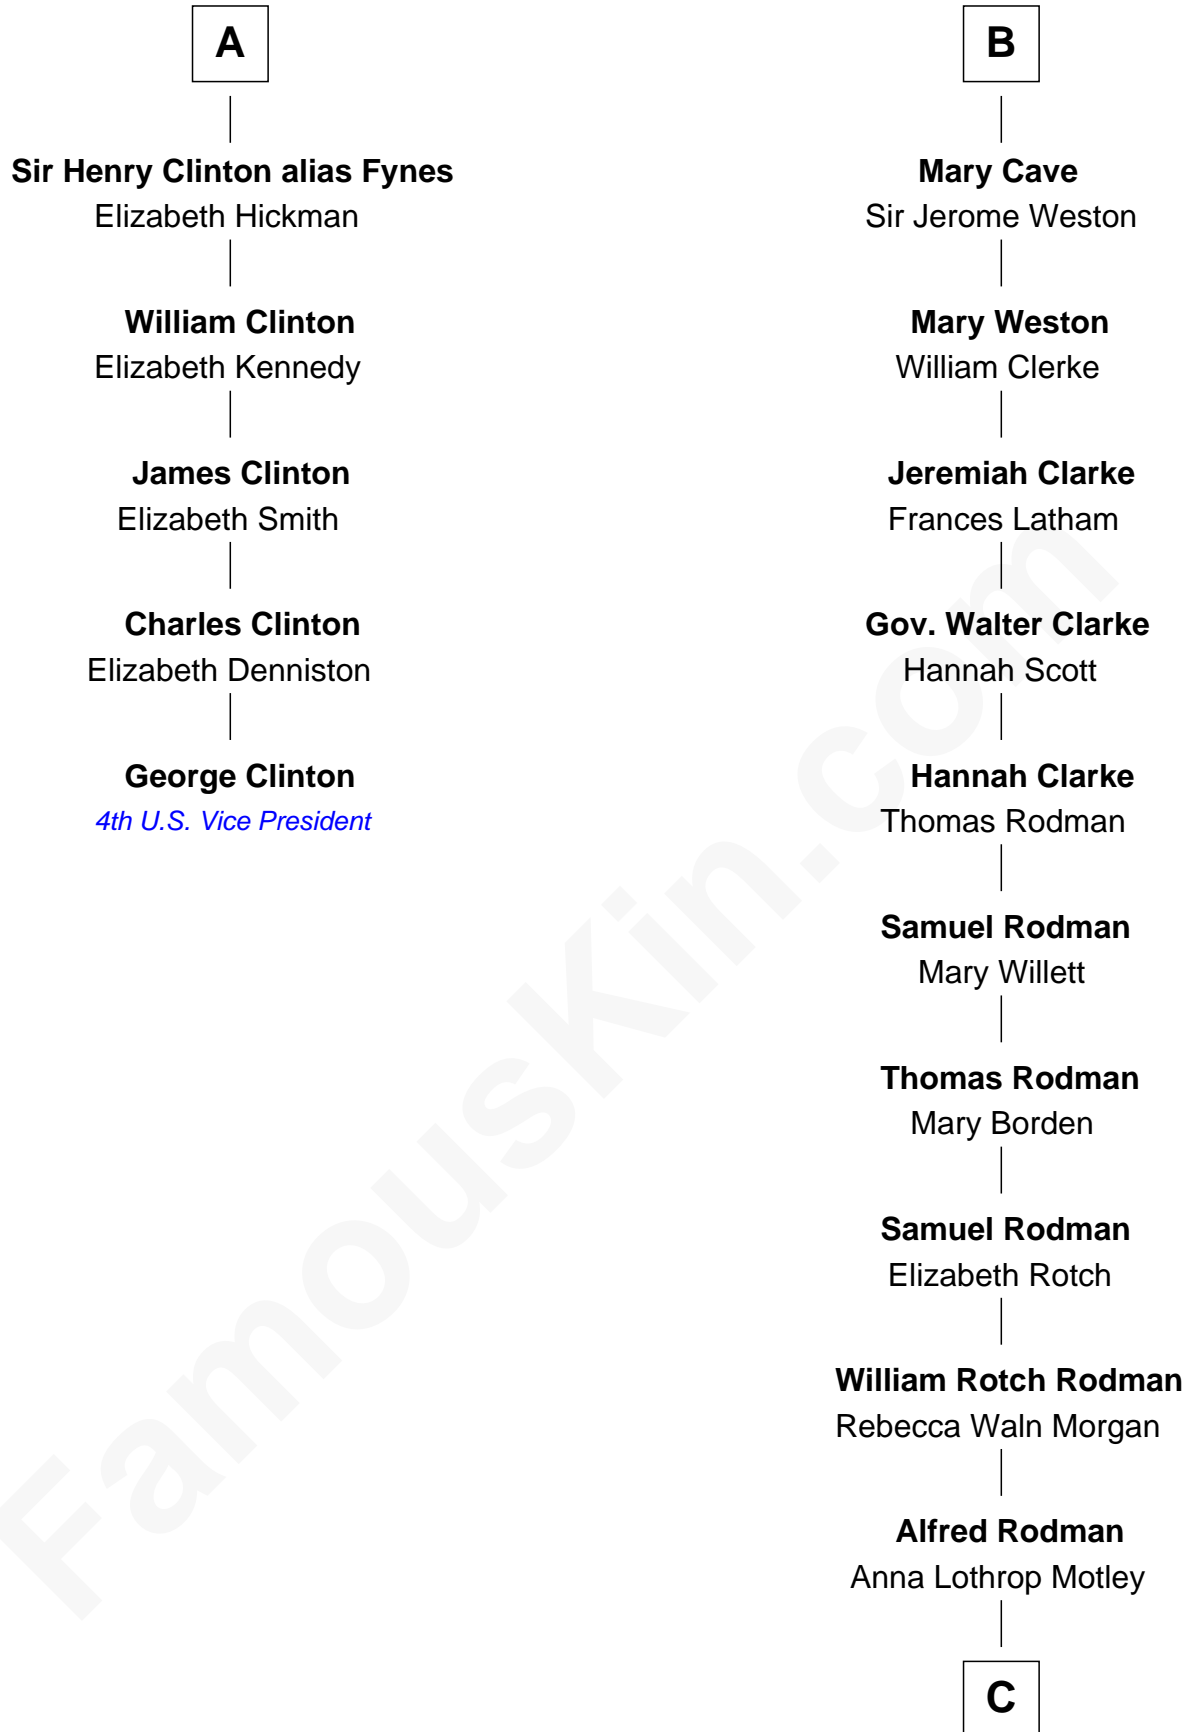

FamousKin.com Relationship Chart of

George Clinton

4th U.S. Vice President

11th cousin 9 times removed of

Tuesday Weld

TV and Movie Actress

Sir Reynold de Grey

Eleanor le Strange

C

Eloise Rodman
Stephen Minot Weld

Edward Motley Weld
Sarah Lothrop King

Lothrop Motley Weld
Yosene Balfour Ker

Tuesday Weld
TV and Movie Actress

FamousKin.com