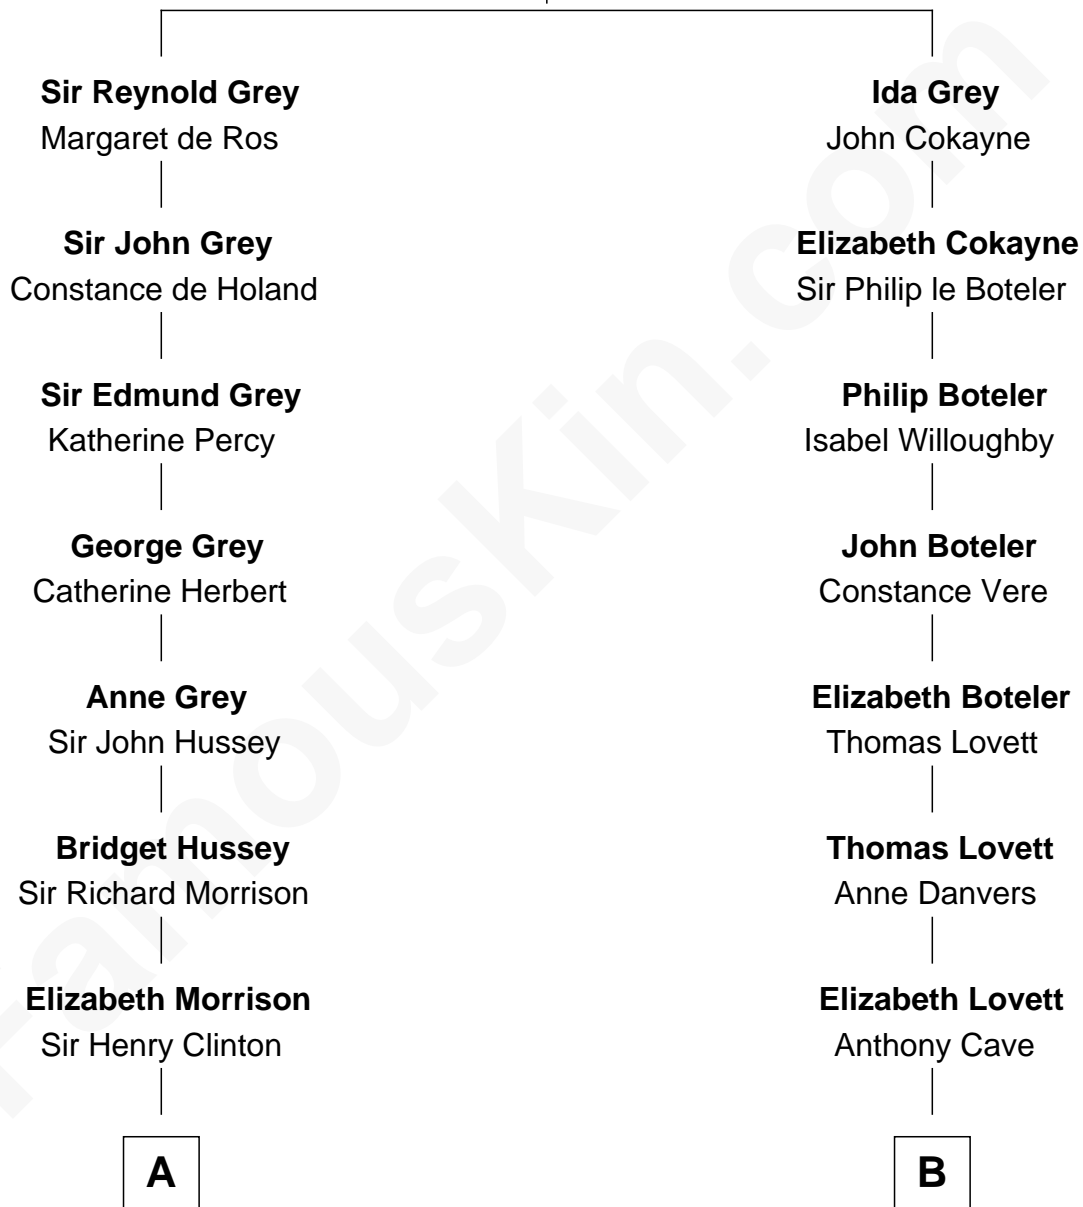

FamousKin.com Relationship Chart of

George Clinton

4th U.S. Vice President

11th cousin 9 times removed of

Tuesday Weld

TV and Movie Actress

Sir Reynold de Grey

Eleanor le Strange

C

Eloise Rodman
Stephen Minot Weld

Edward Motley Weld
Sarah Lothrop King

Lothrop Motley Weld
Yosene Balfour Ker

Tuesday Weld
TV and Movie Actress

FamousKin.com