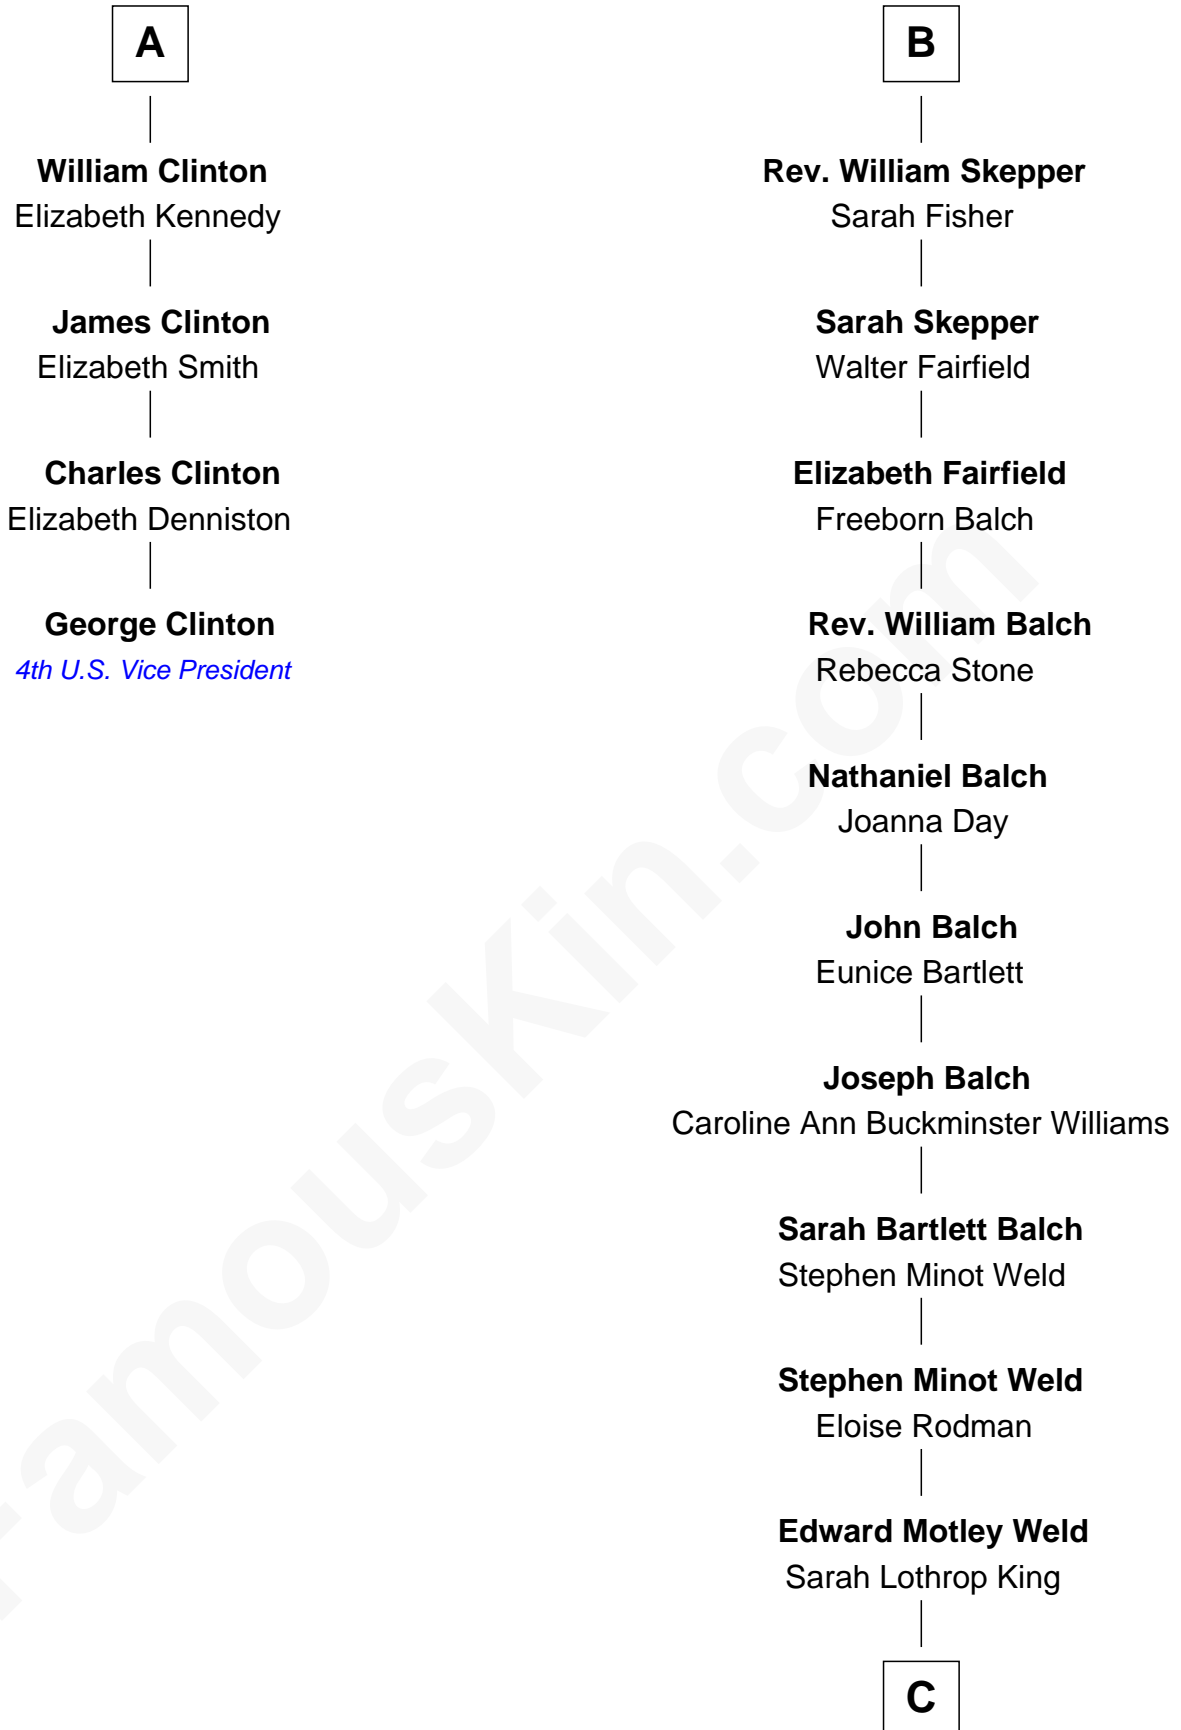

FamousKin.com Relationship Chart of

George Clinton

4th U.S. Vice President

10th cousin 8 times removed of

Tuesday Weld

TV and Movie Actress

Sir Henry Percy
Elizabeth Mortimer

Sir Henry Percy
Eleanor Neville

Katherine Percy
Sir Edmund Grey

George Grey
Catherine Herbert

Anne Grey
Sir John Hussey

Bridget Hussey
Sir Richard Morrison

Elizabeth Morrison
Sir Henry Clinton

Sir Henry Clinton alias Fynes
Elizabeth Hickman

A

Elizabeth Percy
Sir John Clifford

Mary Clifford
Sir Philip Wentworth

Elizabeth Wentworth
Sir Martin de la See

Joan de la See
Sir Piers Hildyard

Isabel Hildyard
Ralph Legard

Joan Ledgard
Richard Skepper

Edward Skepper
Mary Robinson

B

C

Lothrop Motley Weld

Yosene Balfour Ker

Tuesday Weld

TV and Movie Actress

FamousKin.com