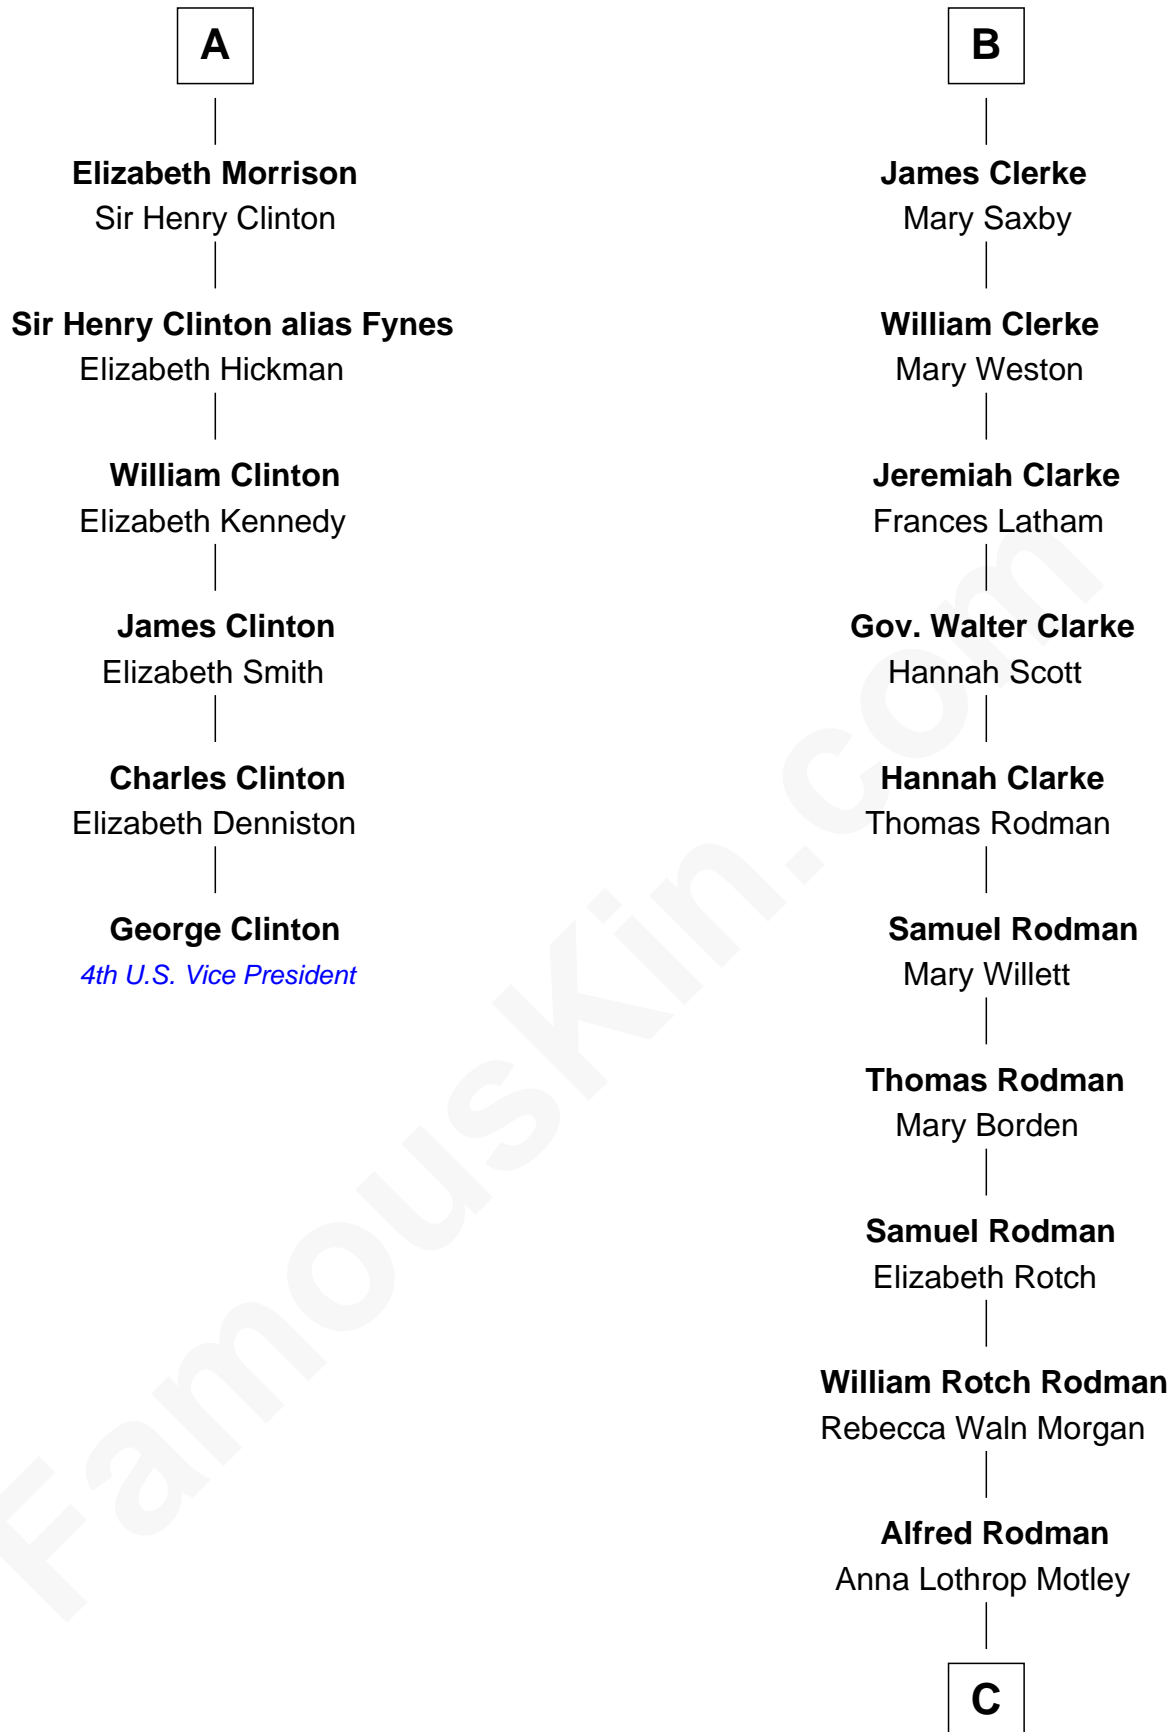

FamousKin.com Relationship Chart of

George Clinton

4th U.S. Vice President

12th cousin 8 times removed of

Tuesday Weld

TV and Movie Actress

Sir William de Ros
Margery de Badlesmere

Thomas de Ros
Beatrice de Stafford

Margaret de Ros
Sir Reynold Grey

Sir John Grey
Constance de Holand

Sir Edmund Grey
Katherine Percy

George Grey
Catherine Herbert

Anne Grey
Sir John Hussey

Bridget Hussey
Sir Richard Morrison

A

Maud de Roos
John de Welles

Margery de Welles
Stephen le Scrope

Maude le Scrope
Sir Baldwin Freville

Elizabeth Freville
Sir Thomas Ferrers

Sir Henry Ferrers
Margaret Heckstall

Elizabeth Ferrers
James Clerke

George Clerke
Elizabeth Wilsford

B

C

Eloise Rodman
Stephen Minot Weld

Edward Motley Weld
Sarah Lothrop King

Lothrop Motley Weld
Yosene Balfour Ker

Tuesday Weld
TV and Movie Actress

FamousKin.com