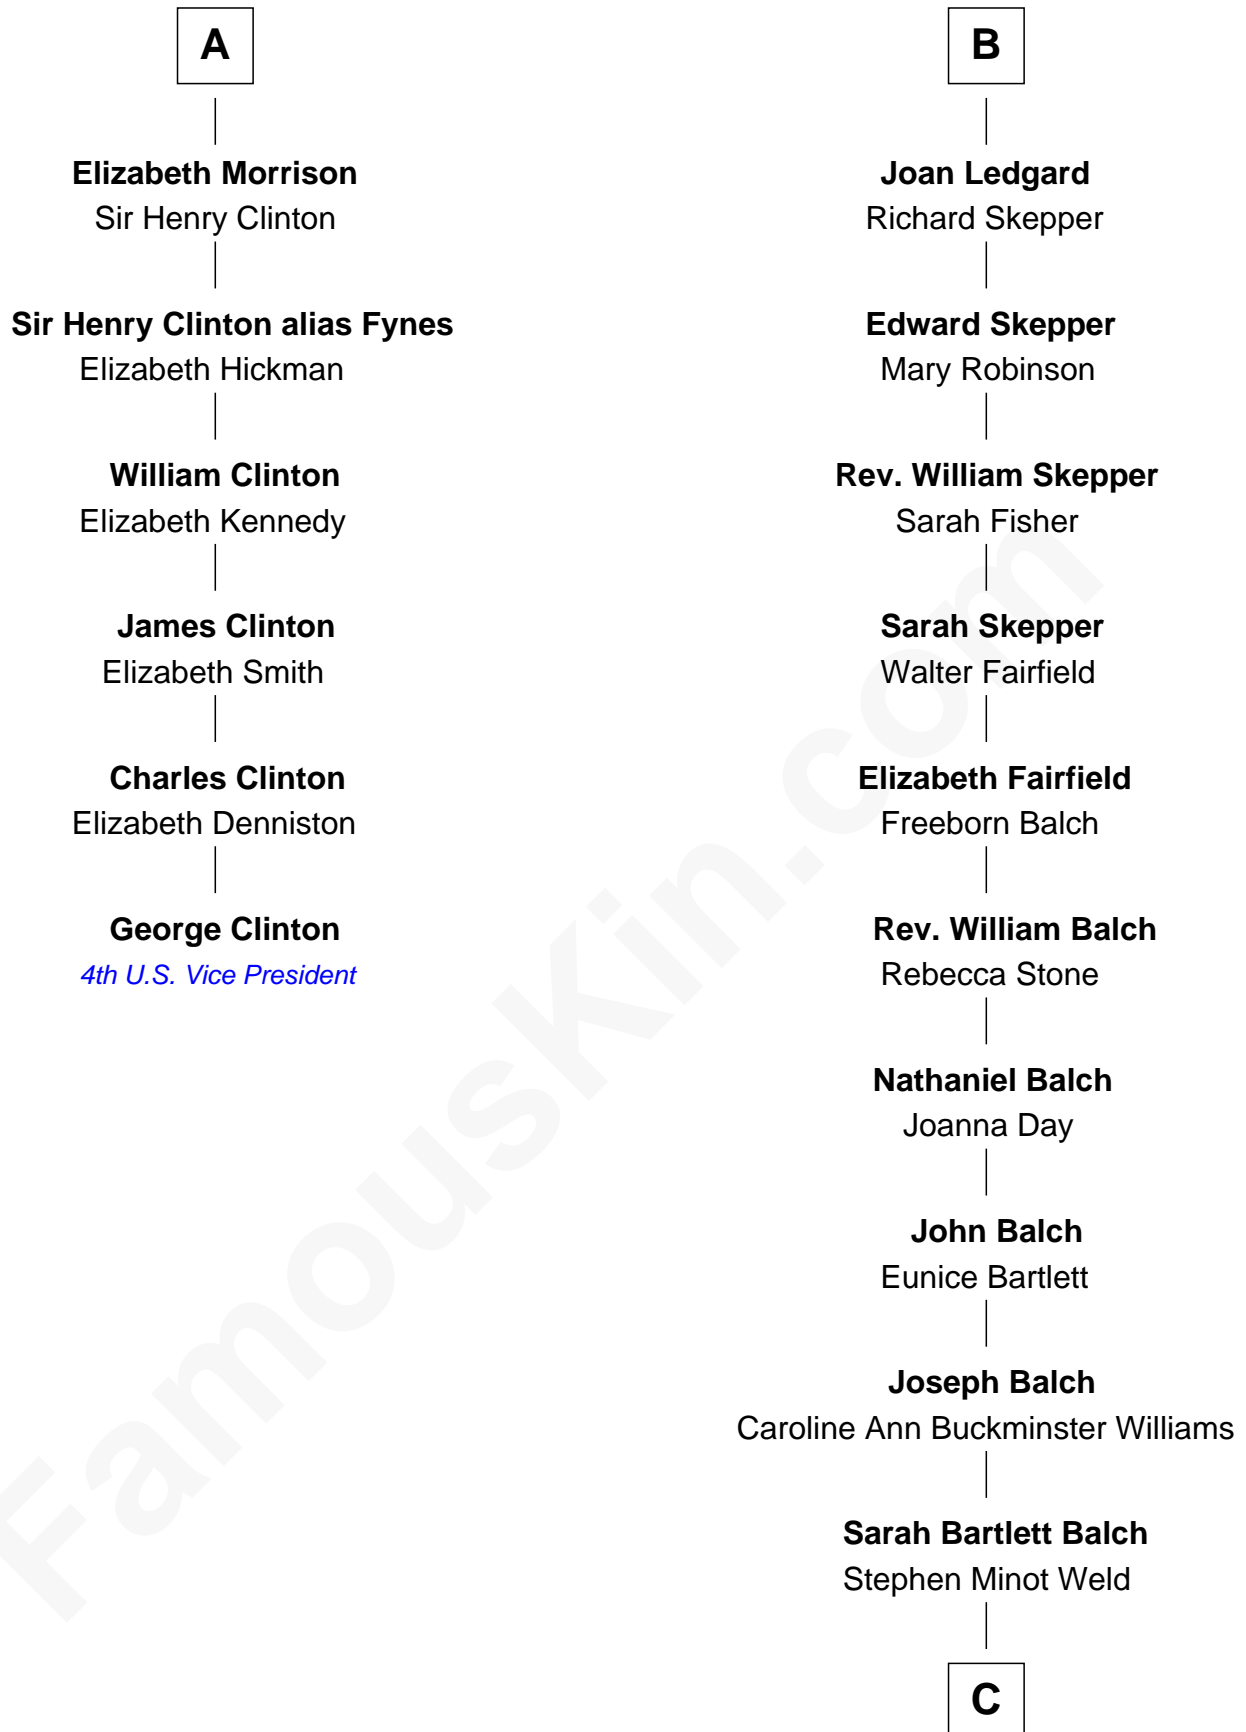

FamousKin.com Relationship Chart of

George Clinton

4th U.S. Vice President

12th cousin 8 times removed of

Tuesday Weld

TV and Movie Actress

Ralph de Stafford

Margaret de Audley

Sir Robert Hildyard

Sir Piers Hildyard

Joan de la See

Isabel Hildyard

Ralph Legard

B

C

Stephen Minot Weld

Eloise Rodman

Edward Motley Weld

Sarah Lothrop King

Lothrop Motley Weld

Yosene Balfour Ker

Tuesday Weld

TV and Movie Actress

FamousKin.com