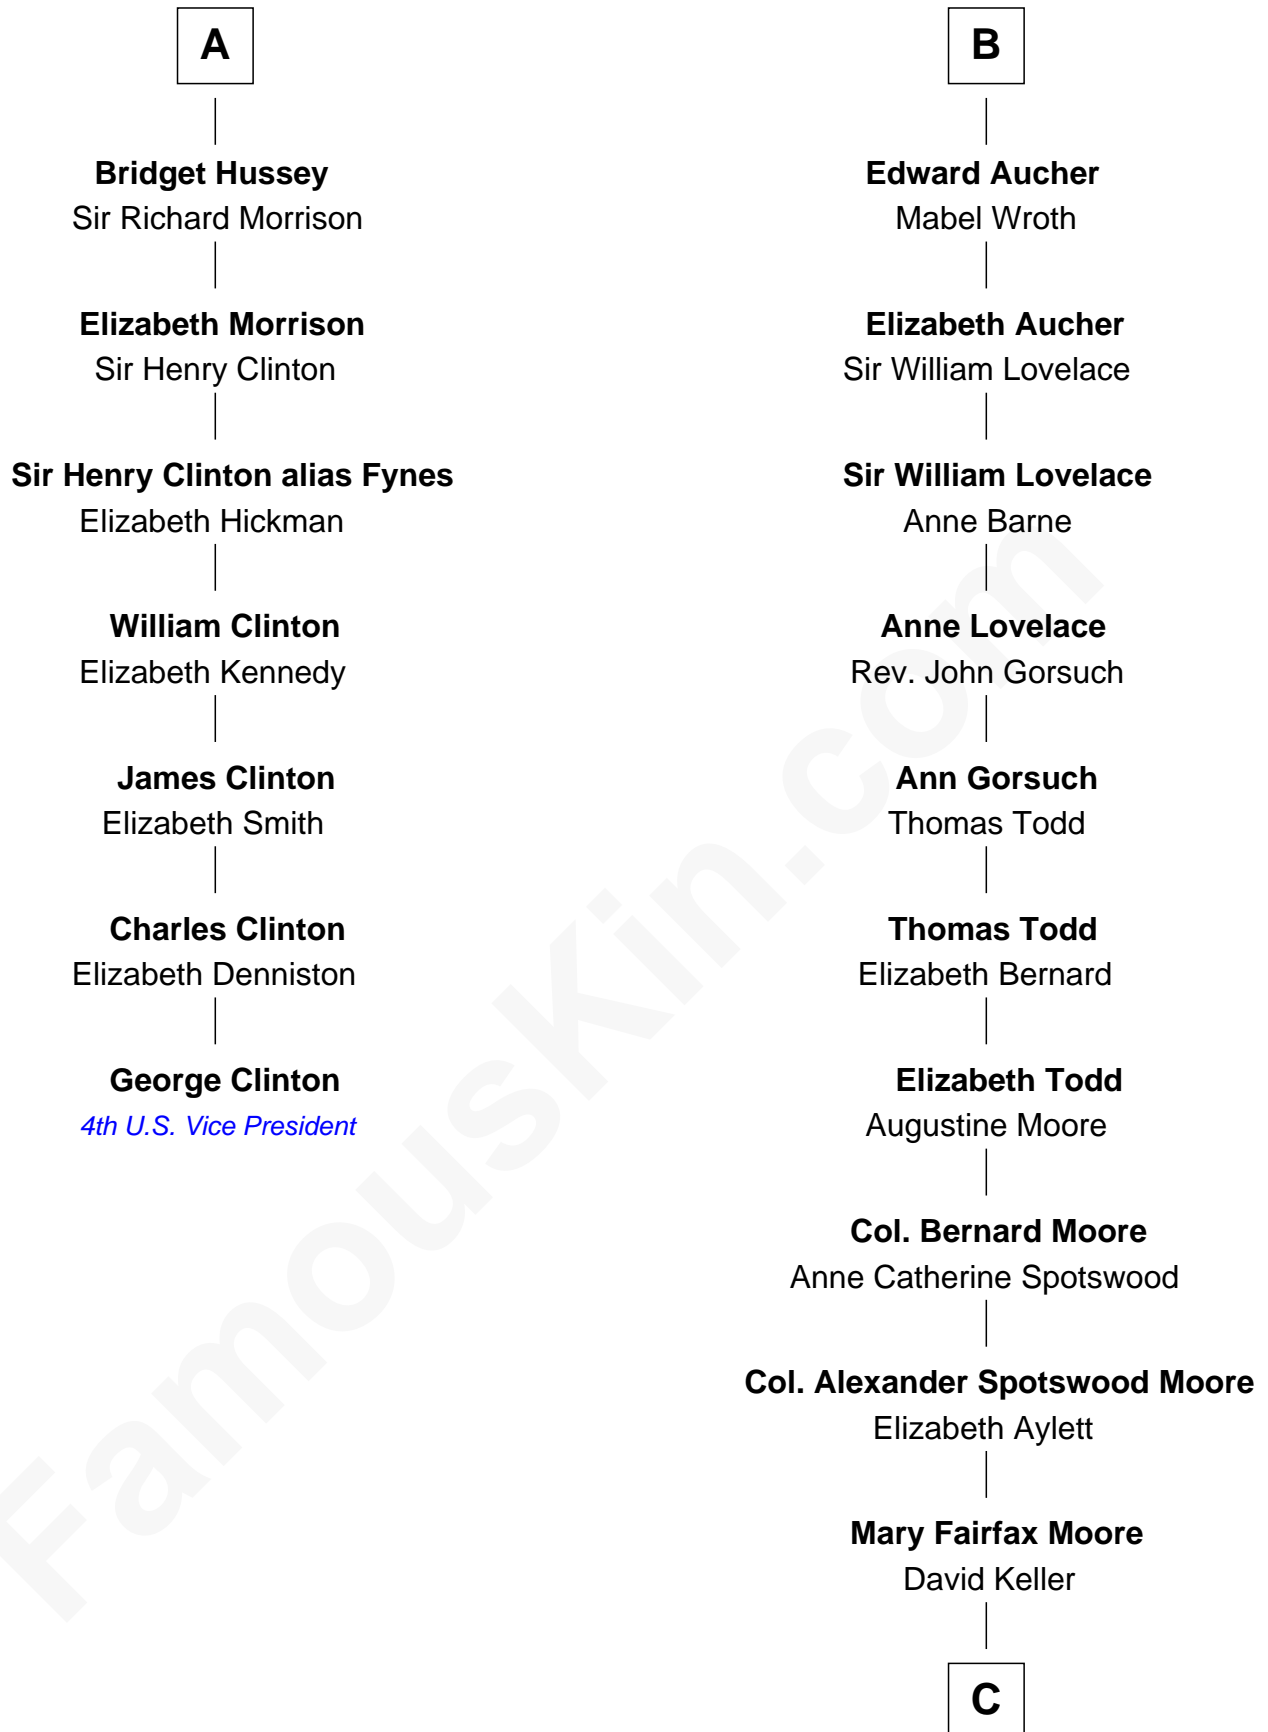

## Relationship Chart of

**George Clinton**

*4th U.S. Vice President*

13th cousin 5 times removed of

**Helen Keller**

*Author and Activist*

**William de Montagu**  
Katherine de Grandison

**Philippa de Montagu**  
Sir Roger de Mortimer

**Edmund Mortimer**  
Philippa Plantagenet

**Elizabeth Mortimer**  
Sir Henry Percy

**Sir Henry Percy**  
Eleanor Neville

**Katherine Percy**  
Sir Edmund Grey

**George Grey**  
Catherine Herbert

**Anne Grey**  
Sir John Hussey

**A**

**Sibyl de Montagu**  
Sir Edmund Fitzalan

**Philippe Fitzalan**  
Sir Richard Sergeaux

**Philippa Sergeaux**  
Sir Robert Pashley

**Anne Pashley**  
Edward Tyrrell

**Philippa Tyrrell**  
Thomas Cornwallis

**Sir William Cornwallis**  
Elizabeth Stanford

**Affra Cornwallis**  
Sir Anthony Aucher

**B**

**C**

Arthur Henley Keller

Kate Adams

**Helen Keller**

*Author and Activist*