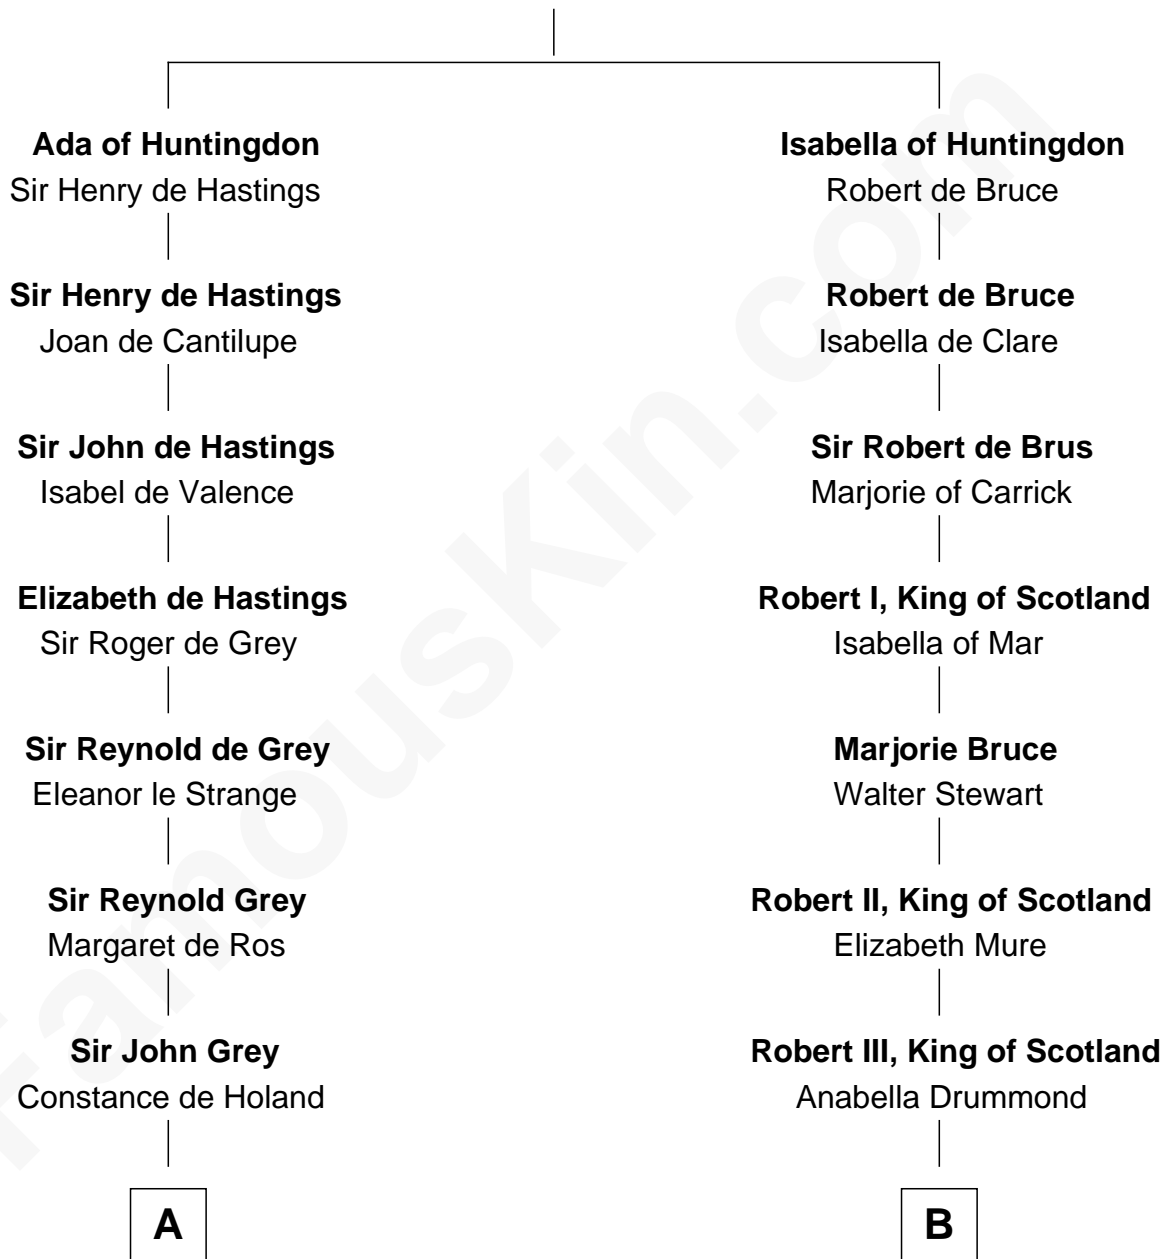

# FamousKin.com Relationship Chart of

**George Clinton**

*4th U.S. Vice President*

16th cousin 5 times removed of

**Helen Keller**

*Author and Activist*

**David of Huntingdon**

Maud of Chester

**C**

**Anne Catherine Spotswood**

Col. Bernard Moore

**Col. Alexander Spotswood Moore**

Elizabeth Aylett

**Mary Fairfax Moore**

David Keller

**Arthur Henley Keller**

Kate Adams

**Helen Keller**

*Author and Activist*