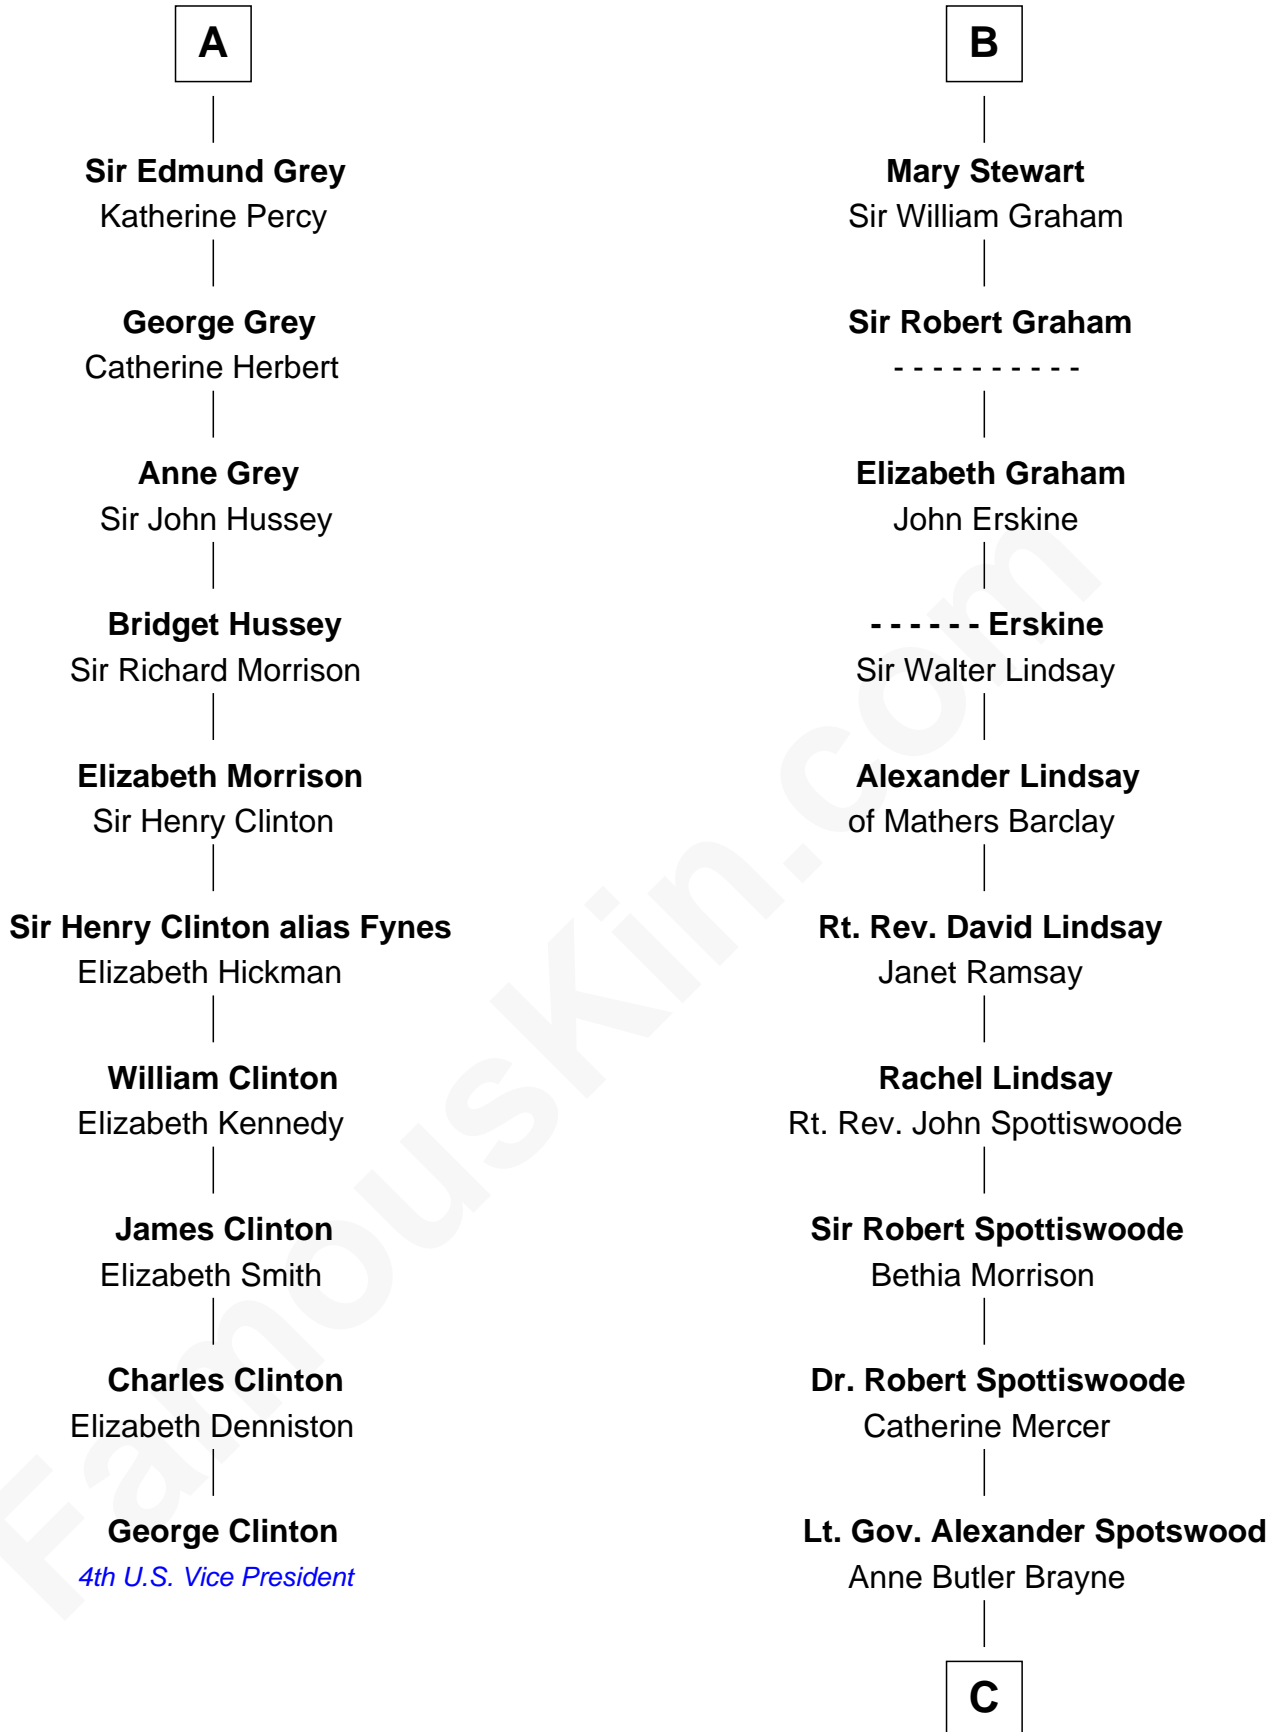

# FamousKin.com Relationship Chart of

**George Clinton**

*4th U.S. Vice President*

16th cousin 5 times removed of

**Helen Keller**

*Author and Activist*

**David of Huntingdon**

Maud of Chester

**C**

**Anne Catherine Spotswood**

Col. Bernard Moore

**Col. Alexander Spotswood Moore**

Elizabeth Aylett

**Mary Fairfax Moore**

David Keller

**Arthur Henley Keller**