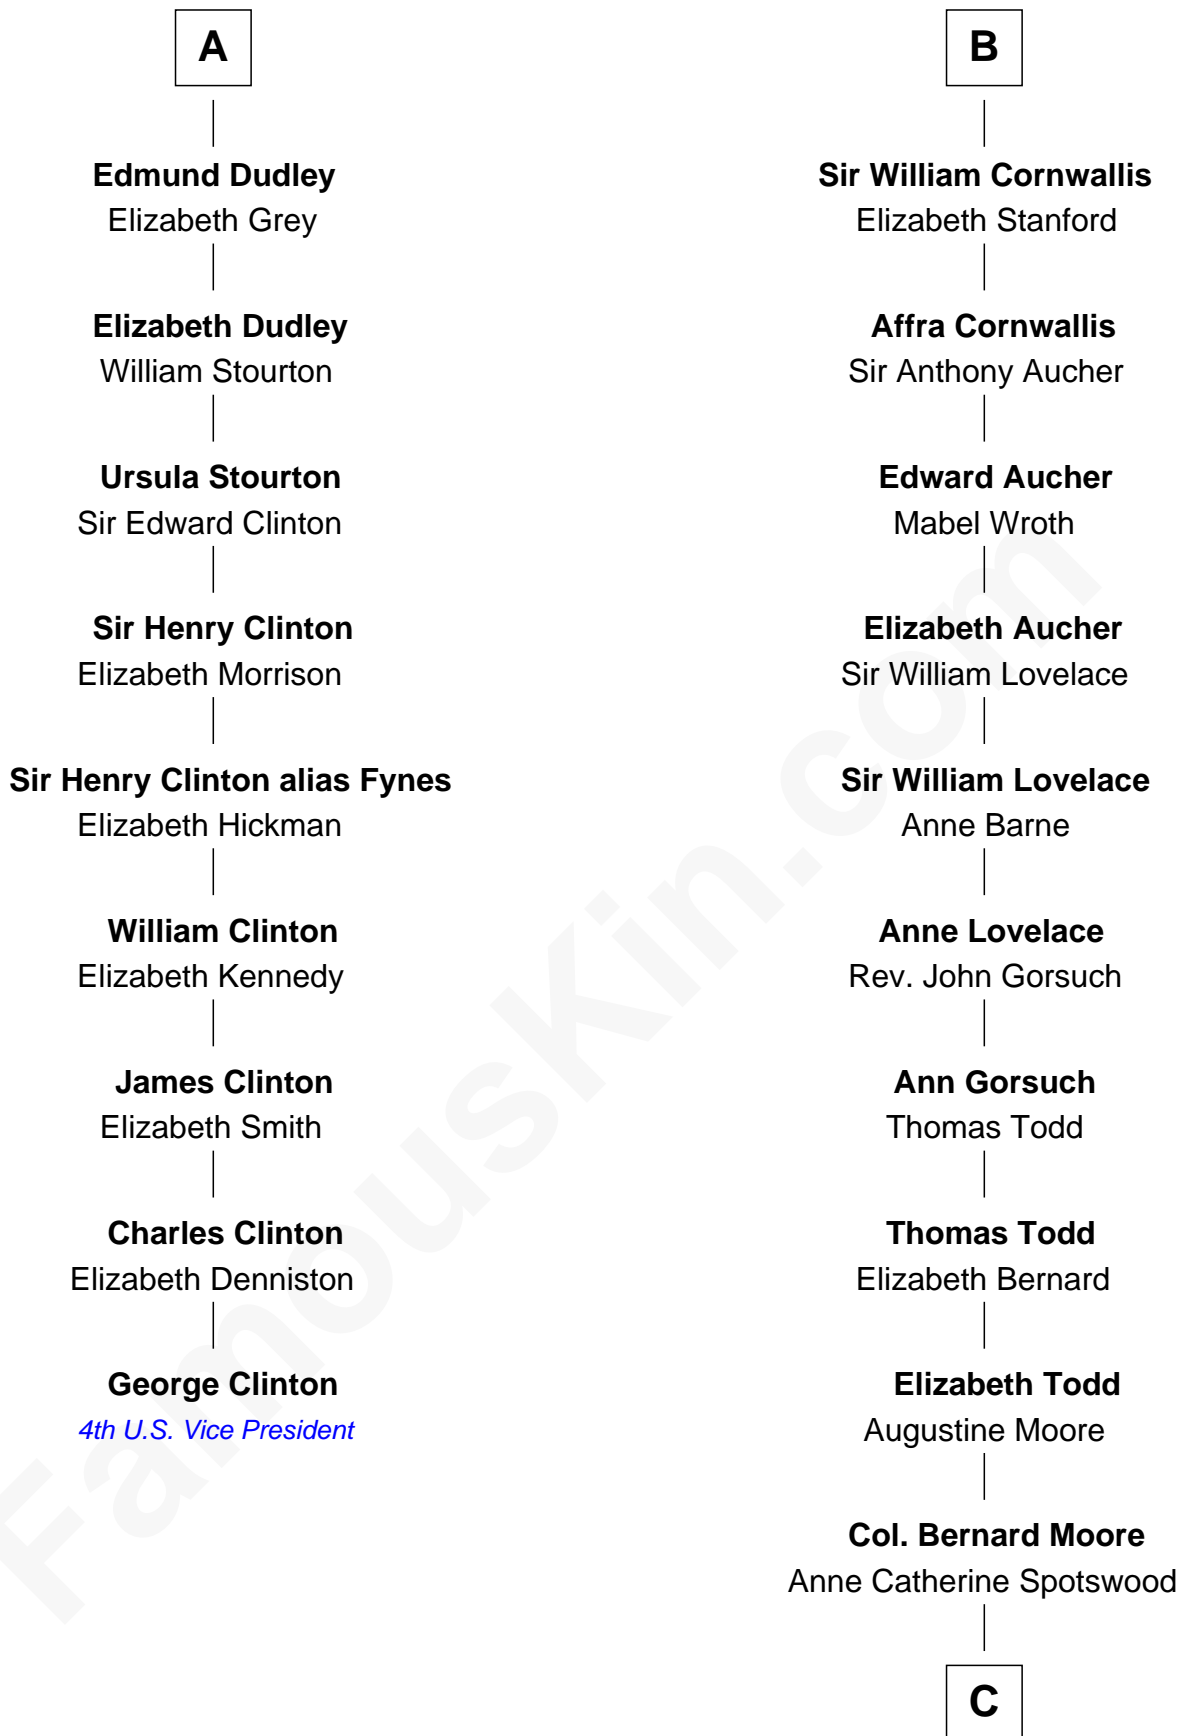

FamousKin.com Relationship Chart of

George Clinton

4th U.S. Vice President

15th cousin 5 times removed of

Helen Keller

Author and Activist

Sir Hugh le Despencer

Isabella de Beauchamp

Eleanor de Clare

Isabel le Despencer

Richard Fitzalan

Sir Edmund Fitzalan

Sibyl de Montagu

Philippe Fitzalan

Sir Richard Sergeaux

Philippa Sergeaux

Sir Robert Pashley

Anne Pashley

Edward Tyrrell

Philippa Tyrrell

Thomas Cornwallis

B

C

Col. Alexander Spotswood Moore

Elizabeth Aylett

Mary Fairfax Moore

David Keller

Arthur Henley Keller

Kate Adams

Helen Keller

Author and Activist