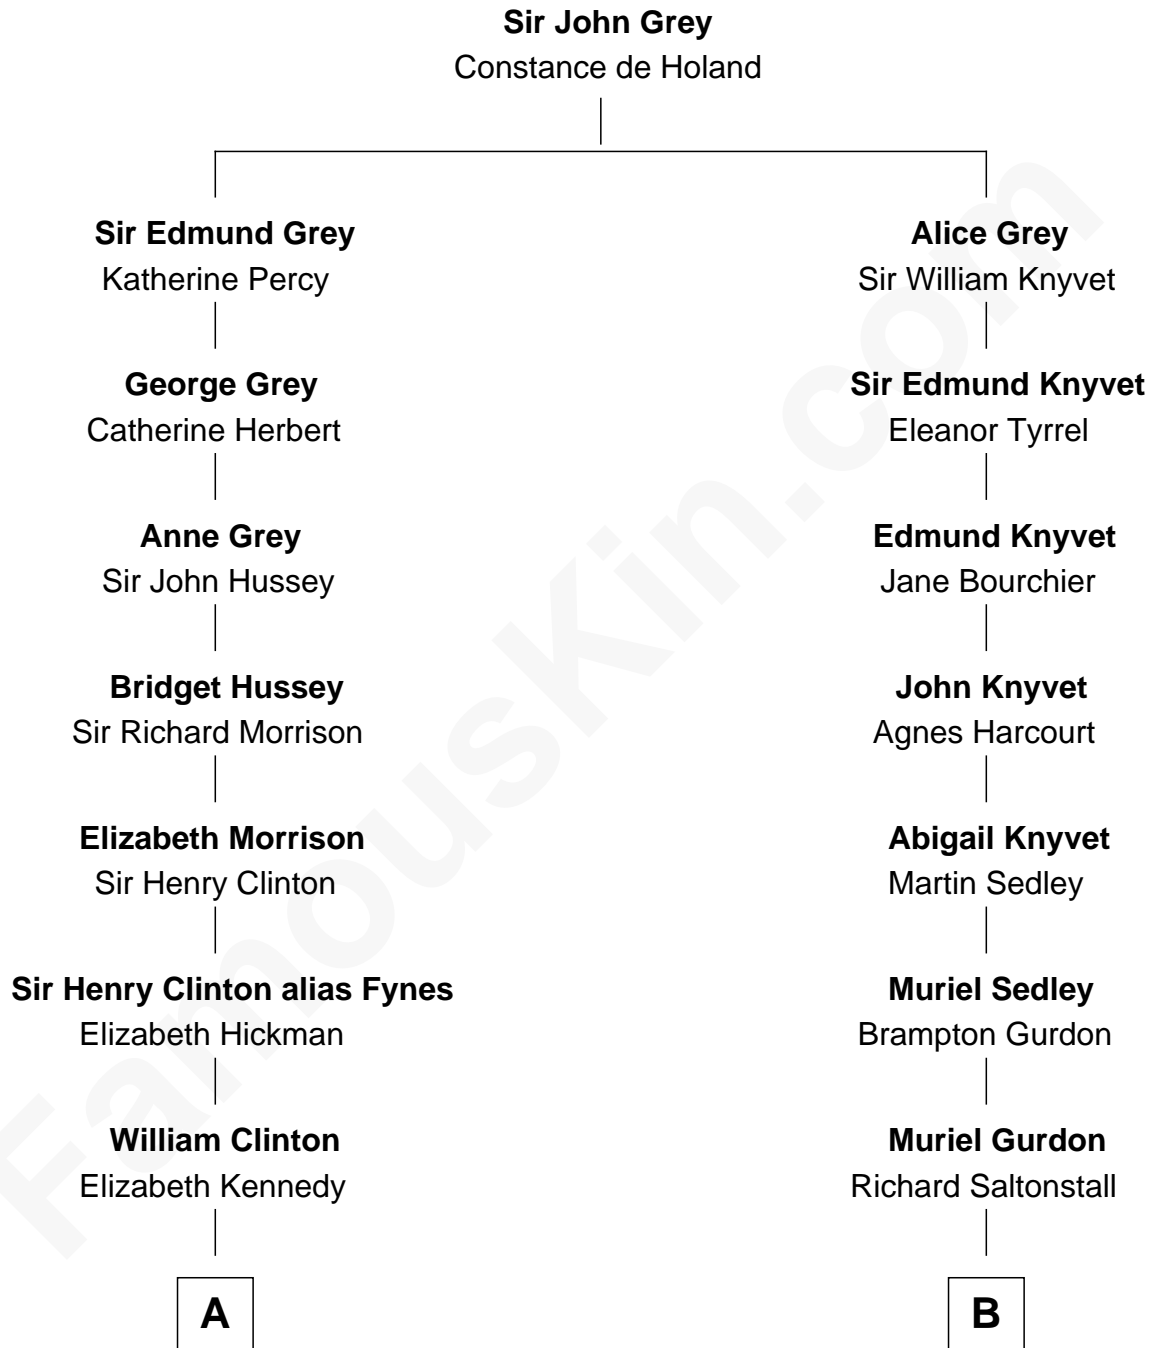

# FamousKin.com Relationship Chart of

**George Clinton**

*4th U.S. Vice President*

9th cousin 5 times removed of

**Leverett Saltonstall**

*55th Governor of Massachusetts*

**A**

**James Clinton**  
Elizabeth Smith

**Charles Clinton**  
Elizabeth Denniston

**George Clinton**  
*4th U.S. Vice President*

**B**

**Nathaniel Saltonstall**  
Elizabeth Ward

**Col. Richard Saltonstall**  
Mehitabel Wainwright

**Richard Saltonstall**  
Mary Cooke

**Dr. Nathaniel Saltonstall**  
Anna White

**Leverett Saltonstall**  
Mary Elizabeth Sanders

**Leverett Saltonstall**  
Rose Smith Lee

**Richard Middlecott Saltonstall**  
Eleanor Brooks

**Leverett Saltonstall**  
*55th Governor of Massachusetts*