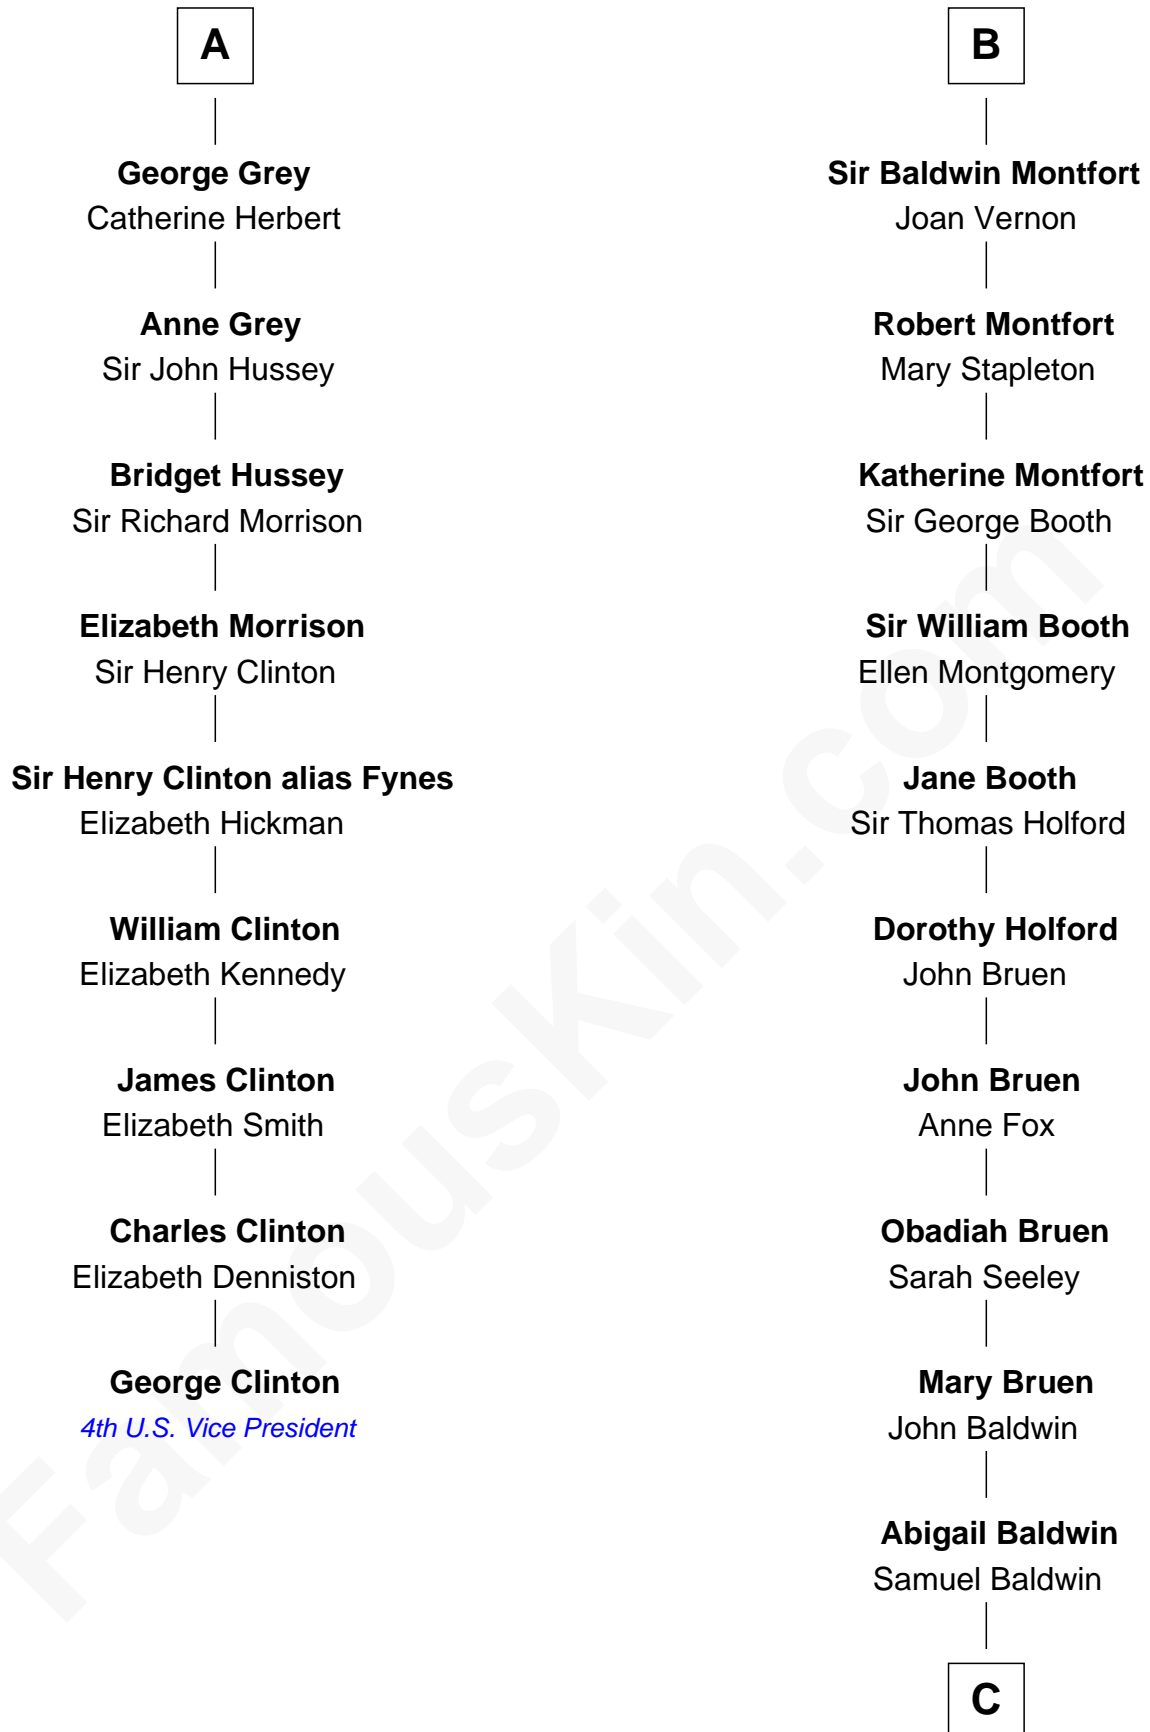

FamousKin.com Relationship Chart of

George Clinton

4th U.S. Vice President

15th cousin 4 times removed of

Abraham Baldwin

Signer of the U.S. Constitution

Sir Humphrey de Bohun

Maud of Eu

C

Timothy Baldwin

Bathsheba Stone

Michael Baldwin

Lucy Dudley

Abraham Baldwin

Signer of the U.S. Constitution

FamousKin.com