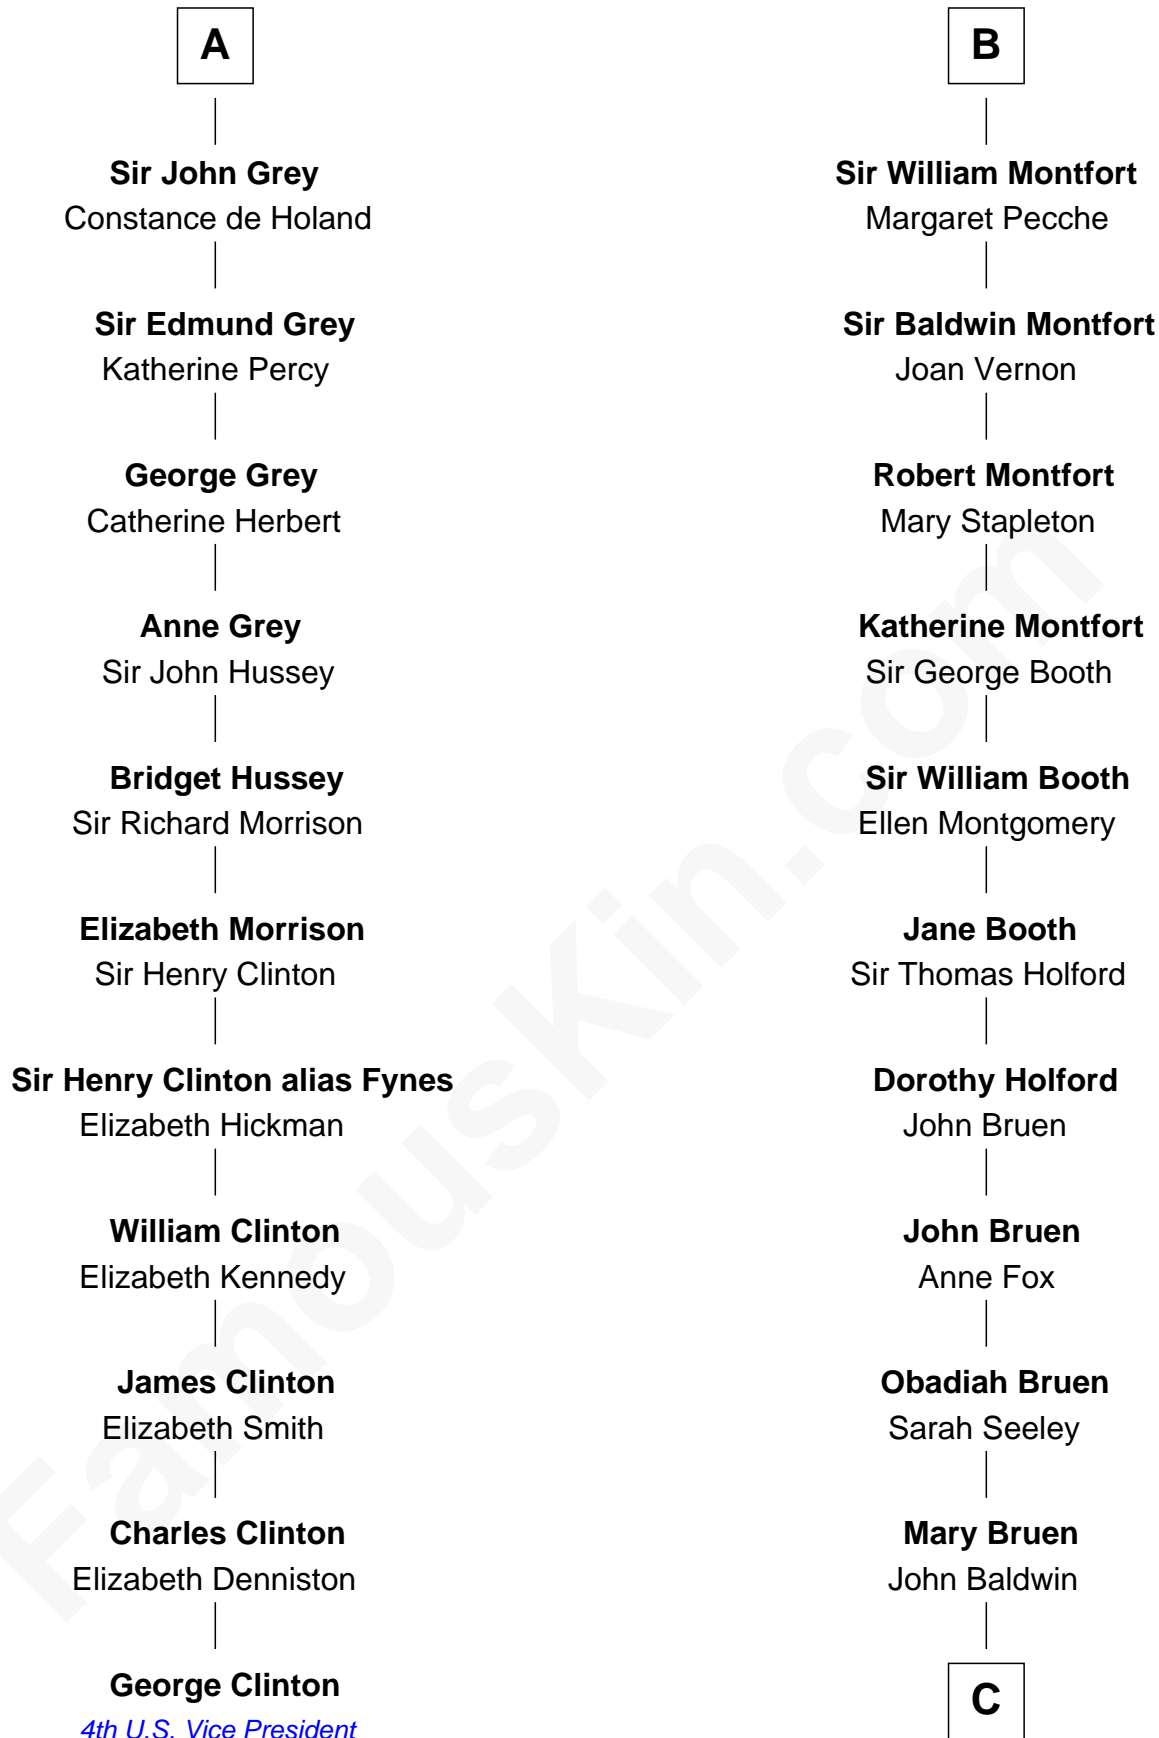

FamousKin.com Relationship Chart of

George Clinton

4th U.S. Vice President

17th cousin 3 times removed of

Abraham Baldwin

Signer of the U.S. Constitution

C

Abigail Baldwin
Samuel Baldwin

Timothy Baldwin
Bathsheba Stone

Michael Baldwin
Lucy Dudley

Abraham Baldwin
Signer of the U.S. Constitution