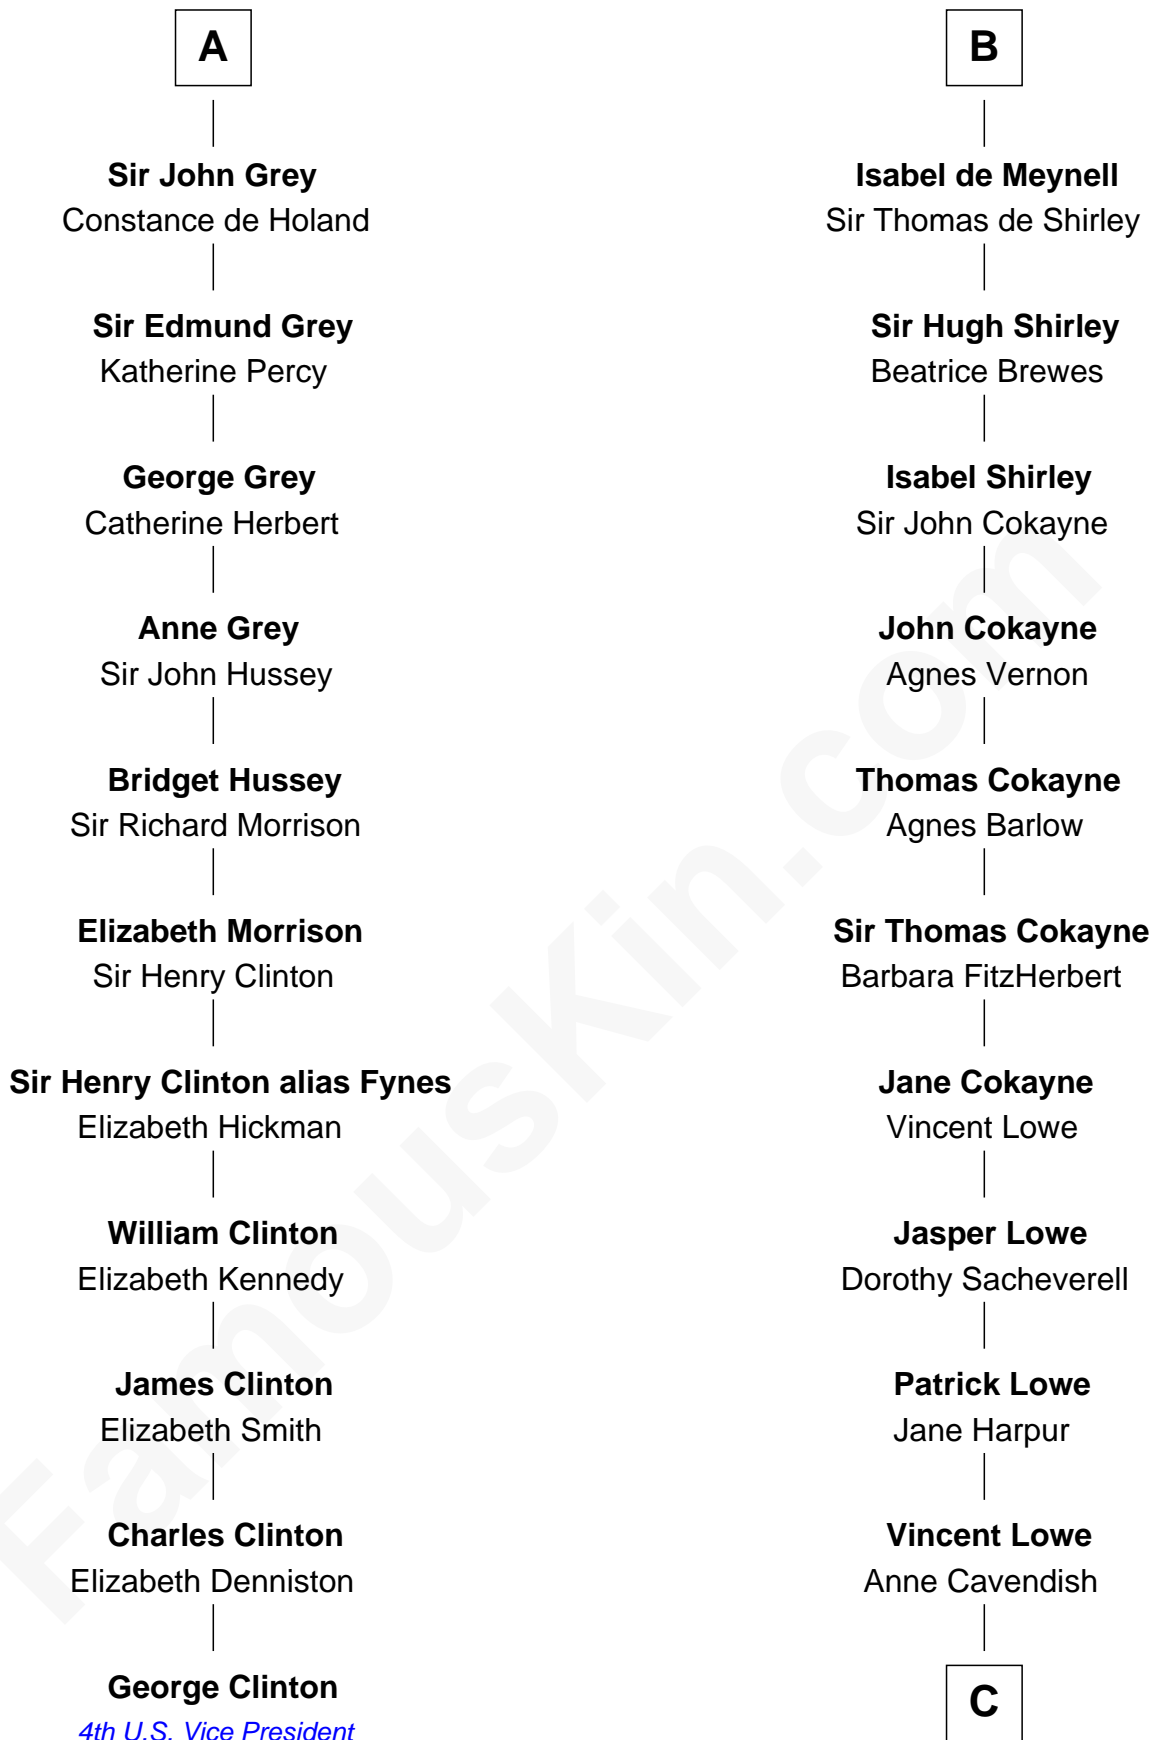

# FamousKin.com Relationship Chart of

**George Clinton**

*4th U.S. Vice President*

17th cousin 4 times removed of

**Charles Carroll**

*Signer of the Declaration of Independence*

**C**

—  
**Jane Lowe**

Col. Henry Sewall

—  
**Nicholas Sewall**

Susanna Burgess

—  
**Jane Sewall**

Clement Brooke

—  
**Elizabeth Brooke**

Charles Carroll

—  
**Charles Carroll**