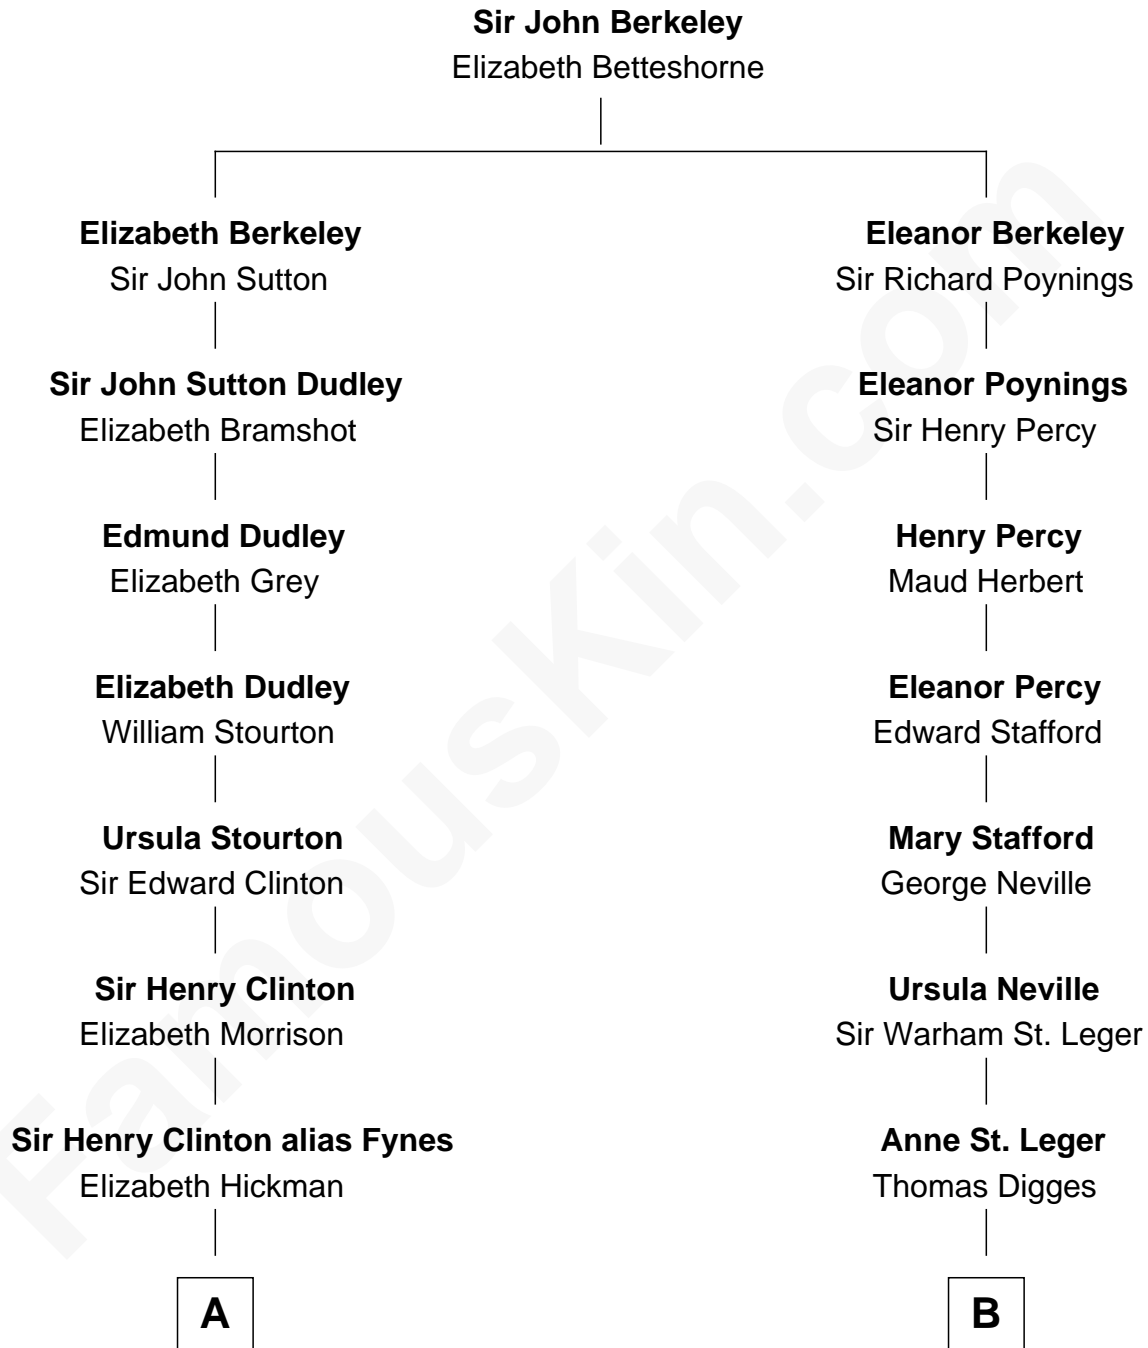

## Relationship Chart of

### George Clinton

4th U.S. Vice President

10th cousin 2 times removed of

### Daniel Carroll

Signer of the U.S. Constitution

**A**

**William Clinton**  
Elizabeth Kennedy

**James Clinton**  
Elizabeth Smith

**Charles Clinton**  
Elizabeth Denniston

**George Clinton**  
*4th U.S. Vice President*