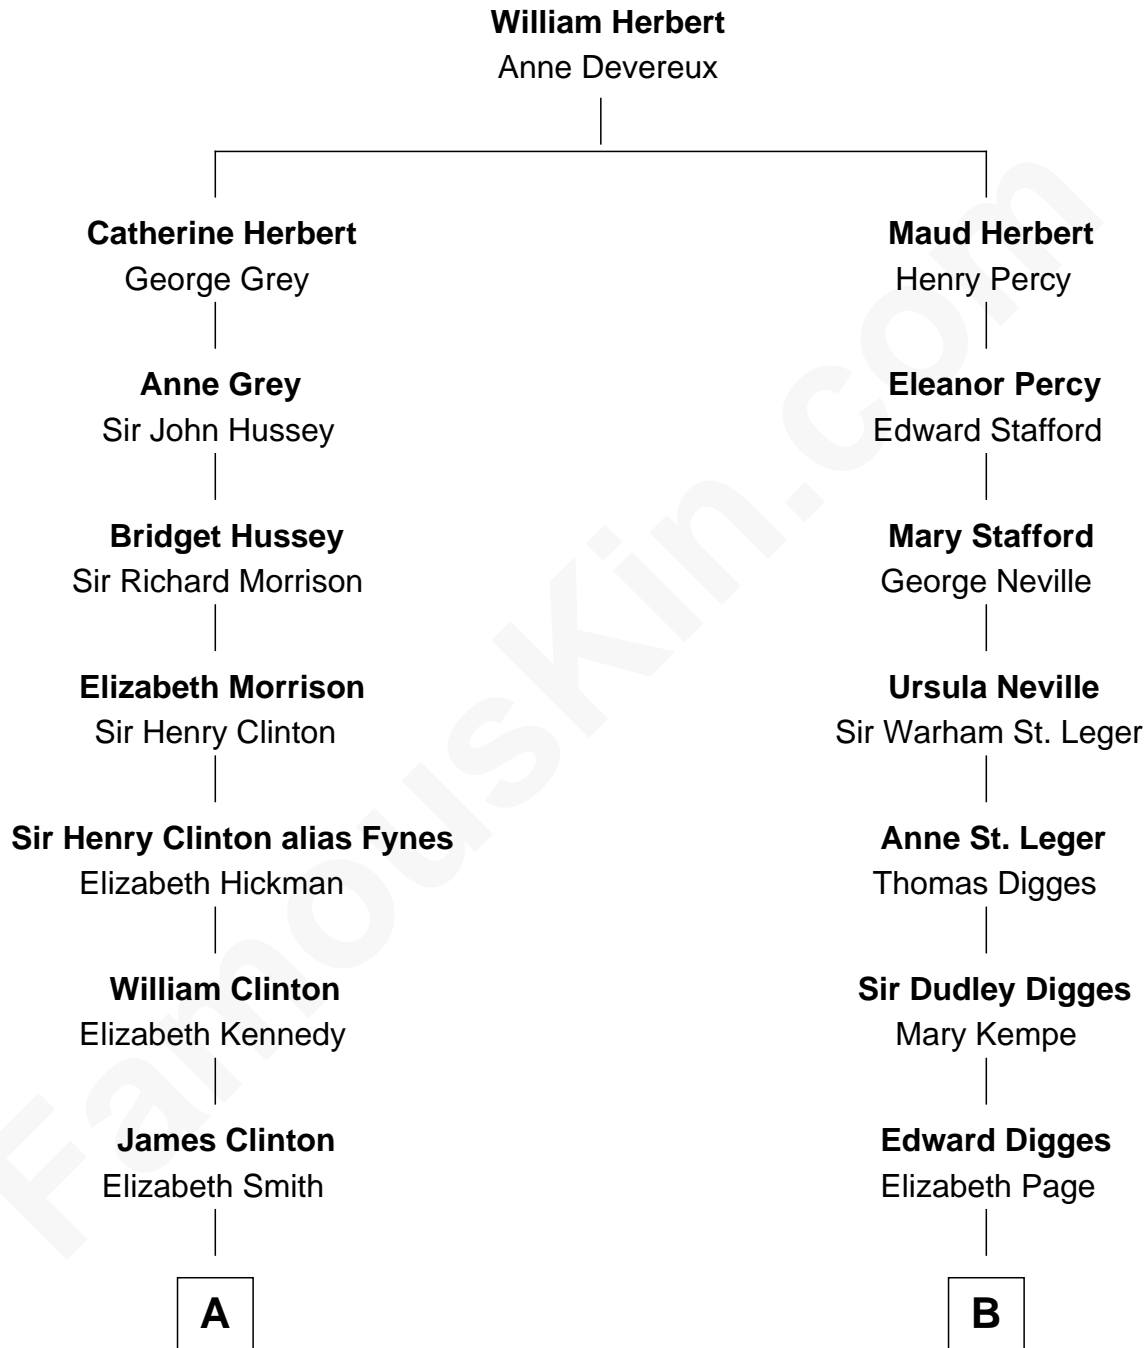

# FamousKin.com Relationship Chart of

**George Clinton**

*4th U.S. Vice President*

8th cousin 2 times removed of

**Daniel Carroll**

*Signer of the U.S. Constitution*

**A**

**Charles Clinton**  
Elizabeth Denniston

**George Clinton**  
*4th U.S. Vice President*

**B**

**William Digges**  
Elizabeth Sewall

**Anne Digges**  
Henry Darnall

**Eleanor Darnall**  
Daniel Carroll

**Daniel Carroll**  
*Signer of the U.S. Constitution*