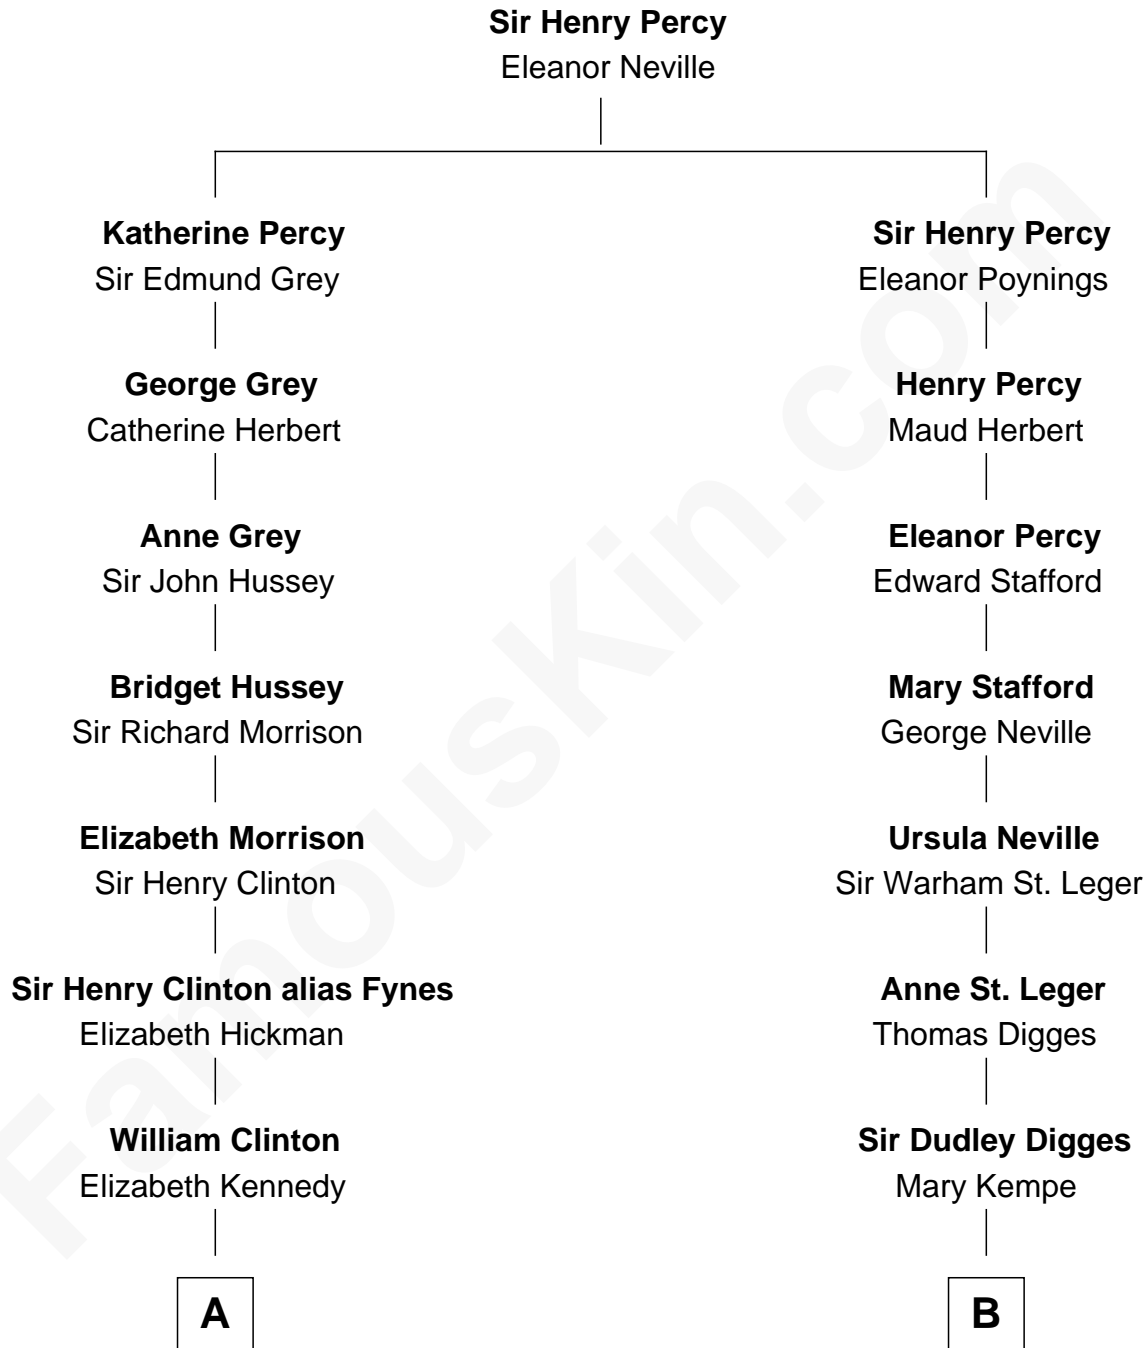

# FamousKin.com Relationship Chart of

**George Clinton**

*4th U.S. Vice President*

9th cousin 2 times removed of

**Daniel Carroll**

*Signer of the U.S. Constitution*

**A**

**James Clinton**  
Elizabeth Smith

**Charles Clinton**  
Elizabeth Denniston

**George Clinton**  
*4th U.S. Vice President*

**B**

**Edward Digges**  
Elizabeth Page

**William Digges**  
Elizabeth Sewall

**Anne Digges**  
Henry Darnall

**Eleanor Darnall**  
Daniel Carroll

**Daniel Carroll**  
*Signer of the U.S. Constitution*