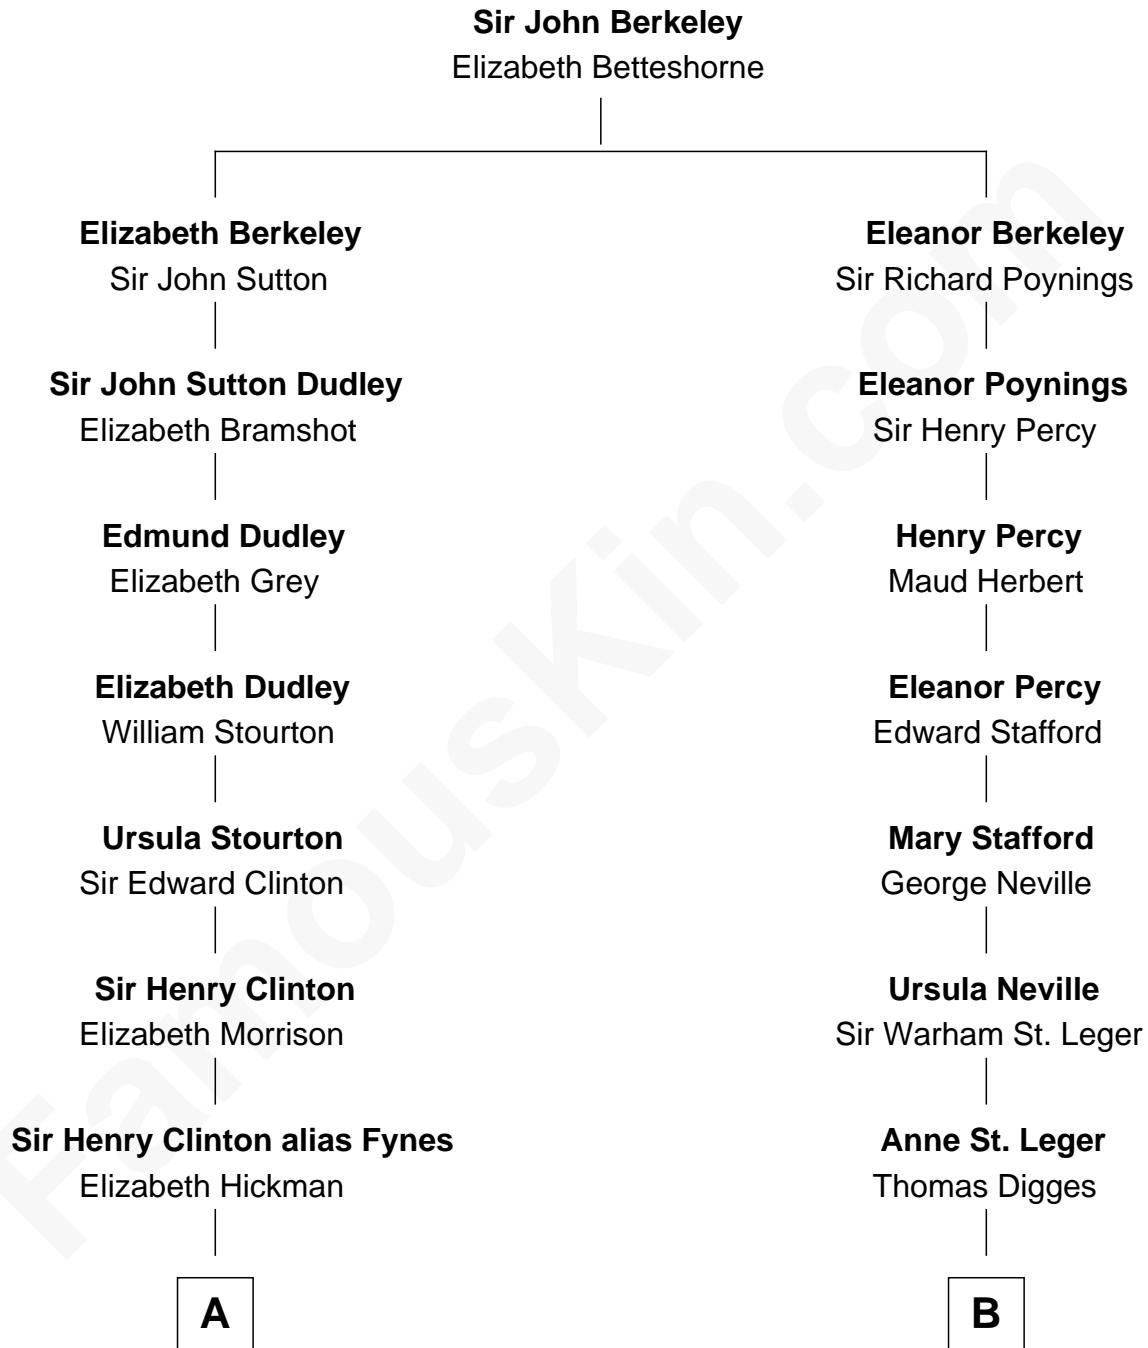

FamousKin.com

Relationship Chart of

George Clinton

4th U.S. Vice President

10th cousin 2 times removed of

John Carroll

Founder of Georgetown University

A

William Clinton
Elizabeth Kennedy

James Clinton
Elizabeth Smith

Charles Clinton
Elizabeth Denniston

George Clinton
4th U.S. Vice President

B

Sir Dudley Digges
Mary Kempe

Edward Digges
Elizabeth Page

William Digges
Elizabeth Sewall

Anne Digges
Henry Darnall

Eleanor Darnall
Daniel Carroll

John Carroll
Founder, Georgetown University