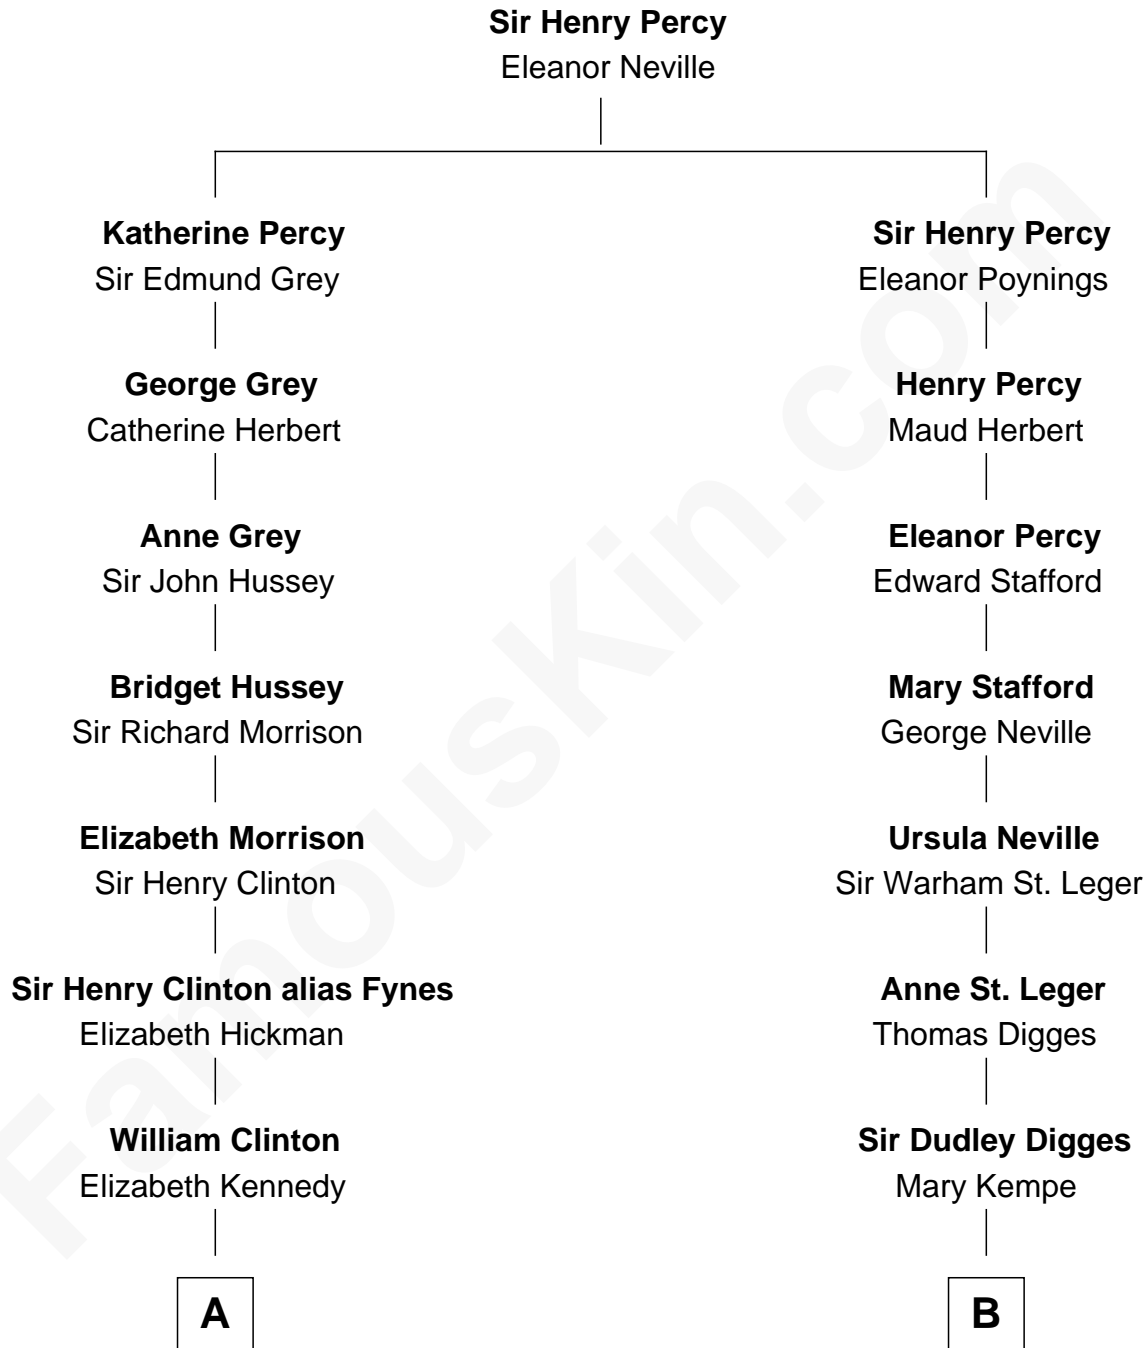

# FamousKin.com Relationship Chart of

**George Clinton**

*4th U.S. Vice President*

9th cousin 2 times removed of

**John Carroll**

*Founder of Georgetown University*

**A**

**James Clinton**  
Elizabeth Smith

**Charles Clinton**  
Elizabeth Denniston

**George Clinton**  
*4th U.S. Vice President*

**B**

**Edward Digges**  
Elizabeth Page

**William Digges**  
Elizabeth Sewall

**Anne Digges**  
Henry Darnall

**Eleanor Darnall**  
Daniel Carroll