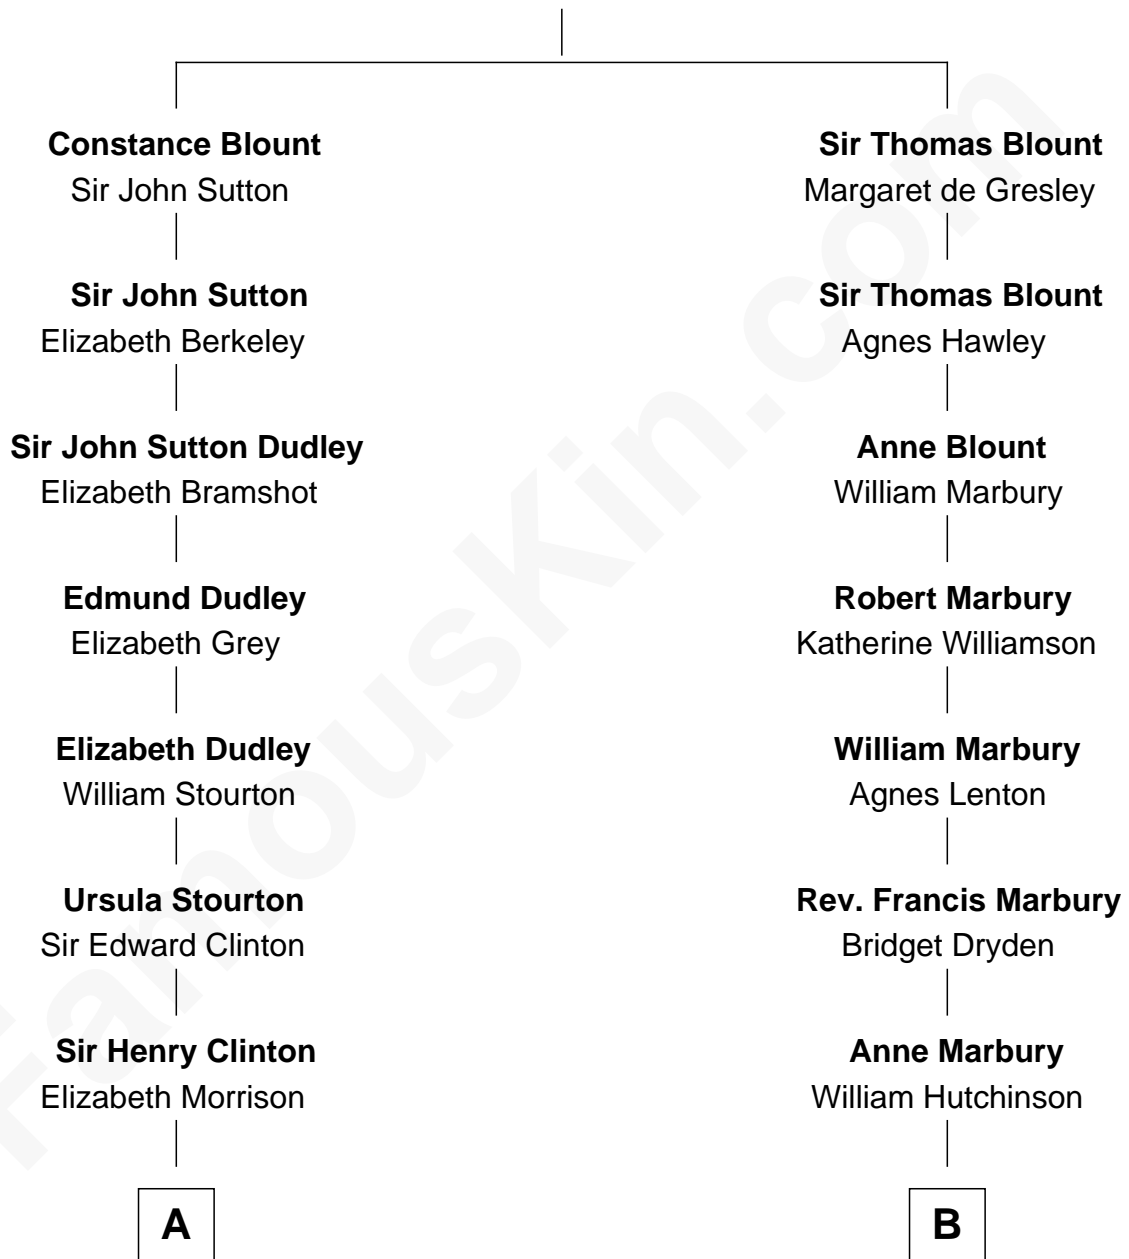

FamousKin.com Relationship Chart of

George Clinton

4th U.S. Vice President

11th cousin 8 times removed of

Treat Williams

TV & Movie Actor

Sir Walter Blount

Sancha de Ayala

C

—
Treat Payne Andrew

Eleanor Barnum

—
Marian Andrew

Richard Norman Williams

—
Treat Williams

TV & Movie Actor

FamousKin.com