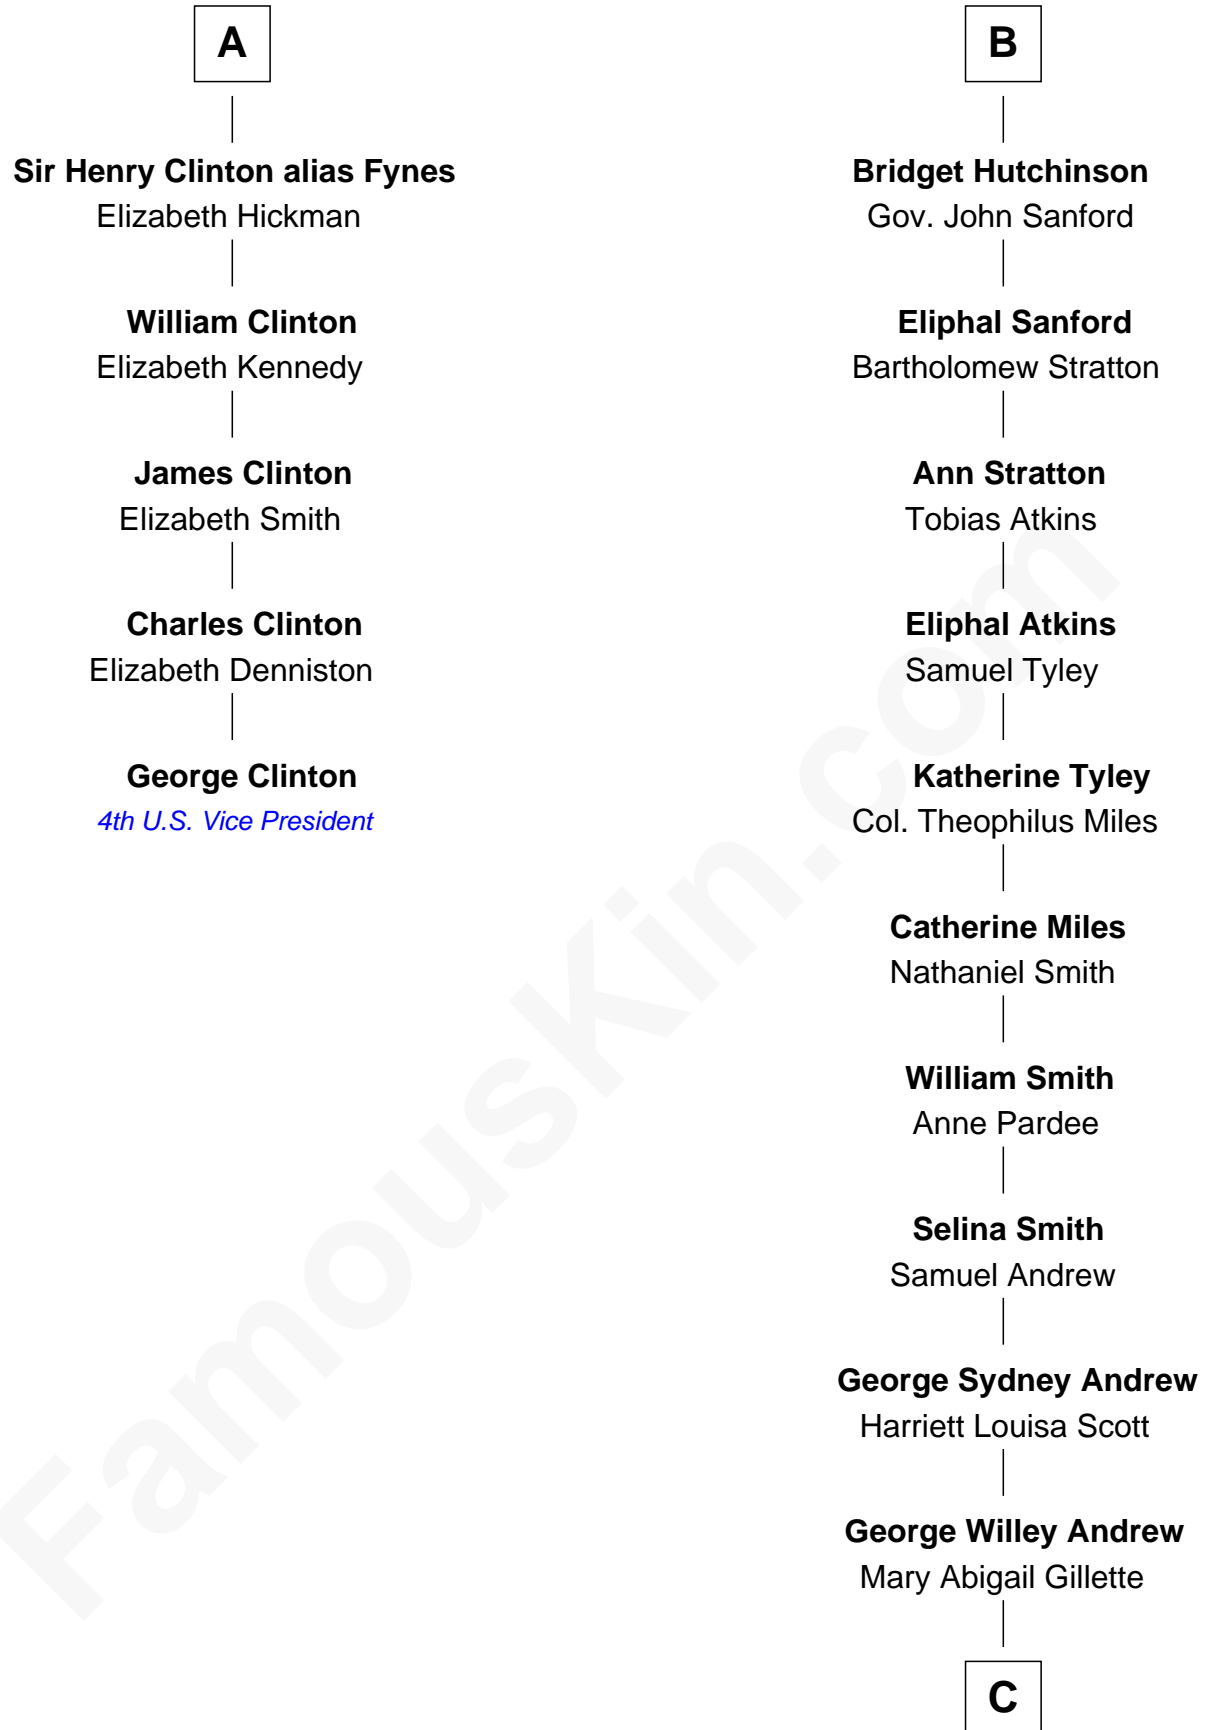

FamousKin.com Relationship Chart of

George Clinton

4th U.S. Vice President

11th cousin 8 times removed of

Treat Williams

TV & Movie Actor

Sir Walter Blount

Sancha de Ayala

C

—
Treat Payne Andrew

Eleanor Barnum

—
Marian Andrew

Richard Norman Williams

—
Treat Williams

TV & Movie Actor

FamousKin.com