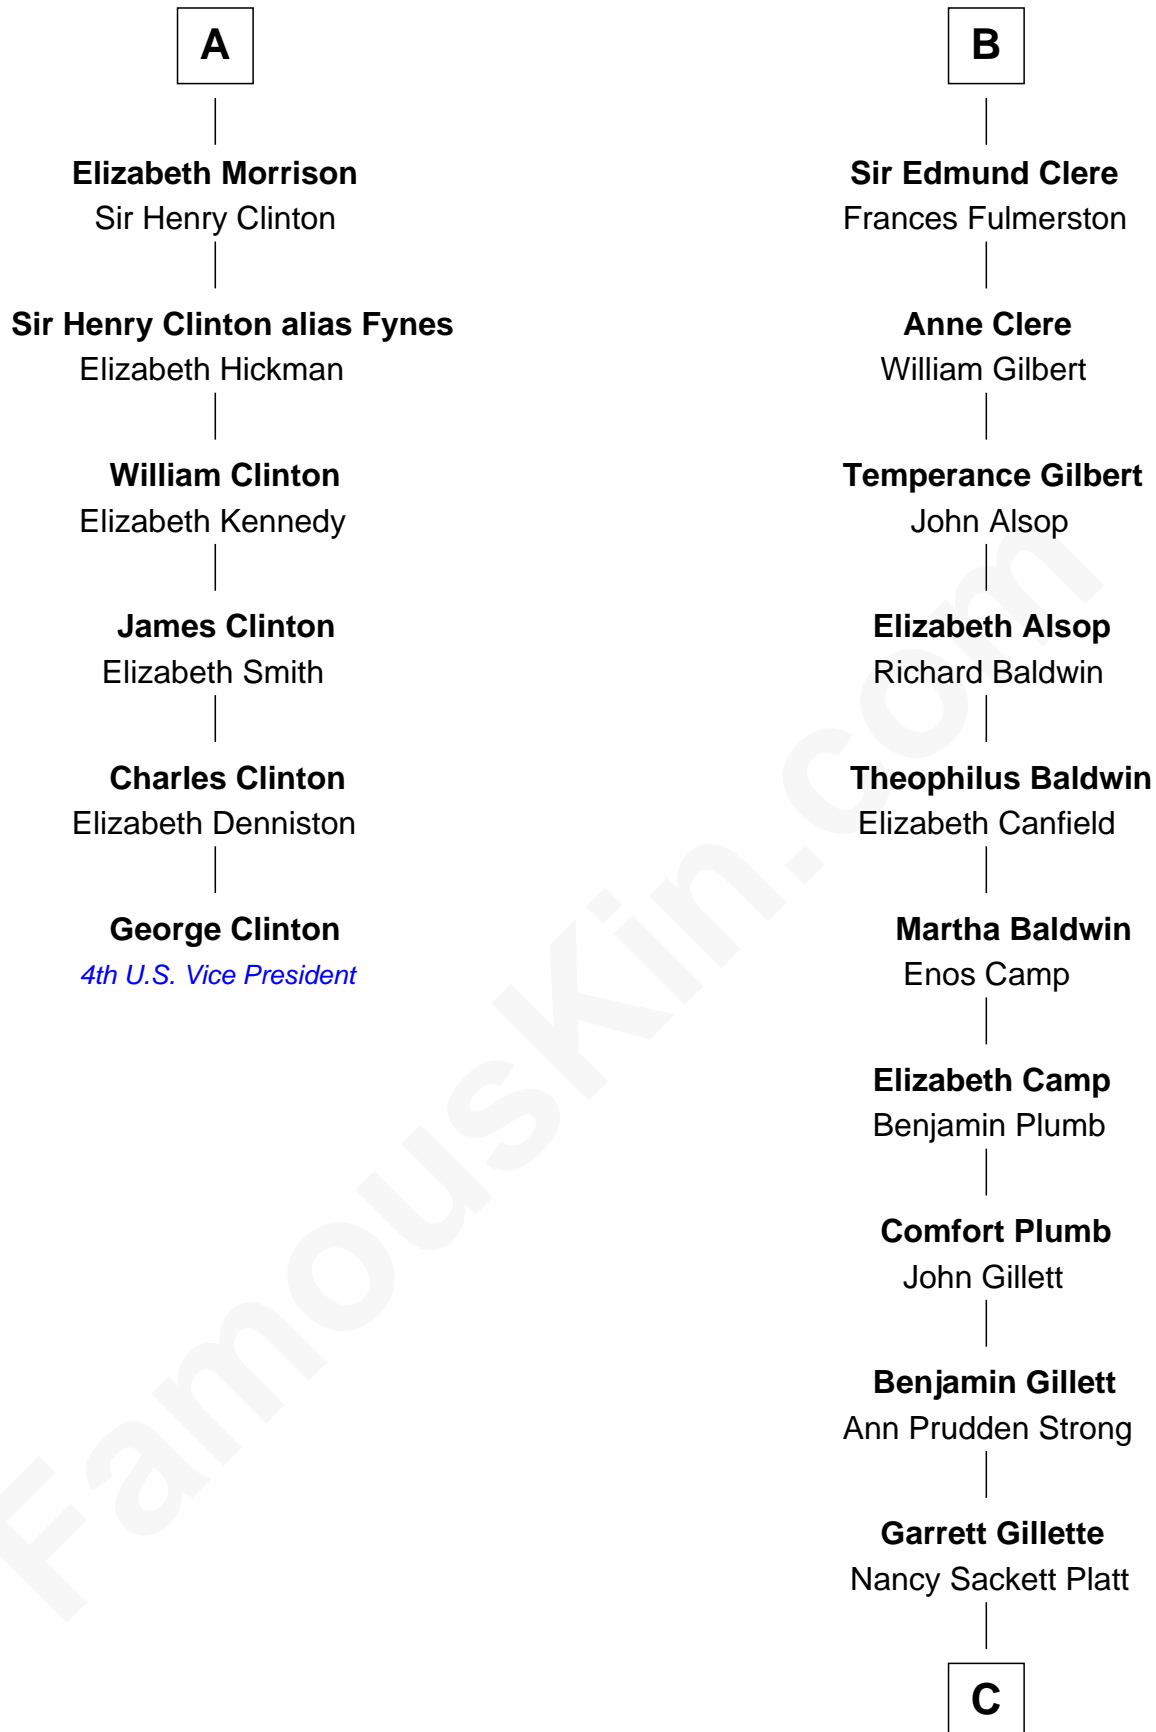

# FamousKin.com Relationship Chart of

**George Clinton**

*4th U.S. Vice President*

12th cousin 9 times removed of

**Treat Williams**

*TV & Movie Actor*

**Sir William de Ros**  
Margery de Badlesmere

**Thomas de Ros**  
Beatrice de Stafford

**Margaret de Ros**  
Sir Reynold Grey

**Sir John Grey**  
Constance de Holand

**Sir Edmund Grey**  
Katherine Percy

**George Grey**  
Catherine Herbert

**Anne Grey**  
Sir John Hussey

**Bridget Hussey**  
Sir Richard Morrison

**A**

**Maud de Roos**  
John de Welles

**Anne de Welles**  
James Butler

**James Butler**  
Joan Beauchamp

**Sir Thomas Butler**  
Anne Hankeford

**Margaret Butler**  
Sir William Boleyn

**Alice Boleyn**  
Sir Robert Clere

**Sir John Clere**  
Anne Tyrrell

**B**

**C**

**Rufus M. Gillette**

Abigail Payne

**Mary Abigail Gillette**

George Willey Andrew

**Treat Payne Andrew**