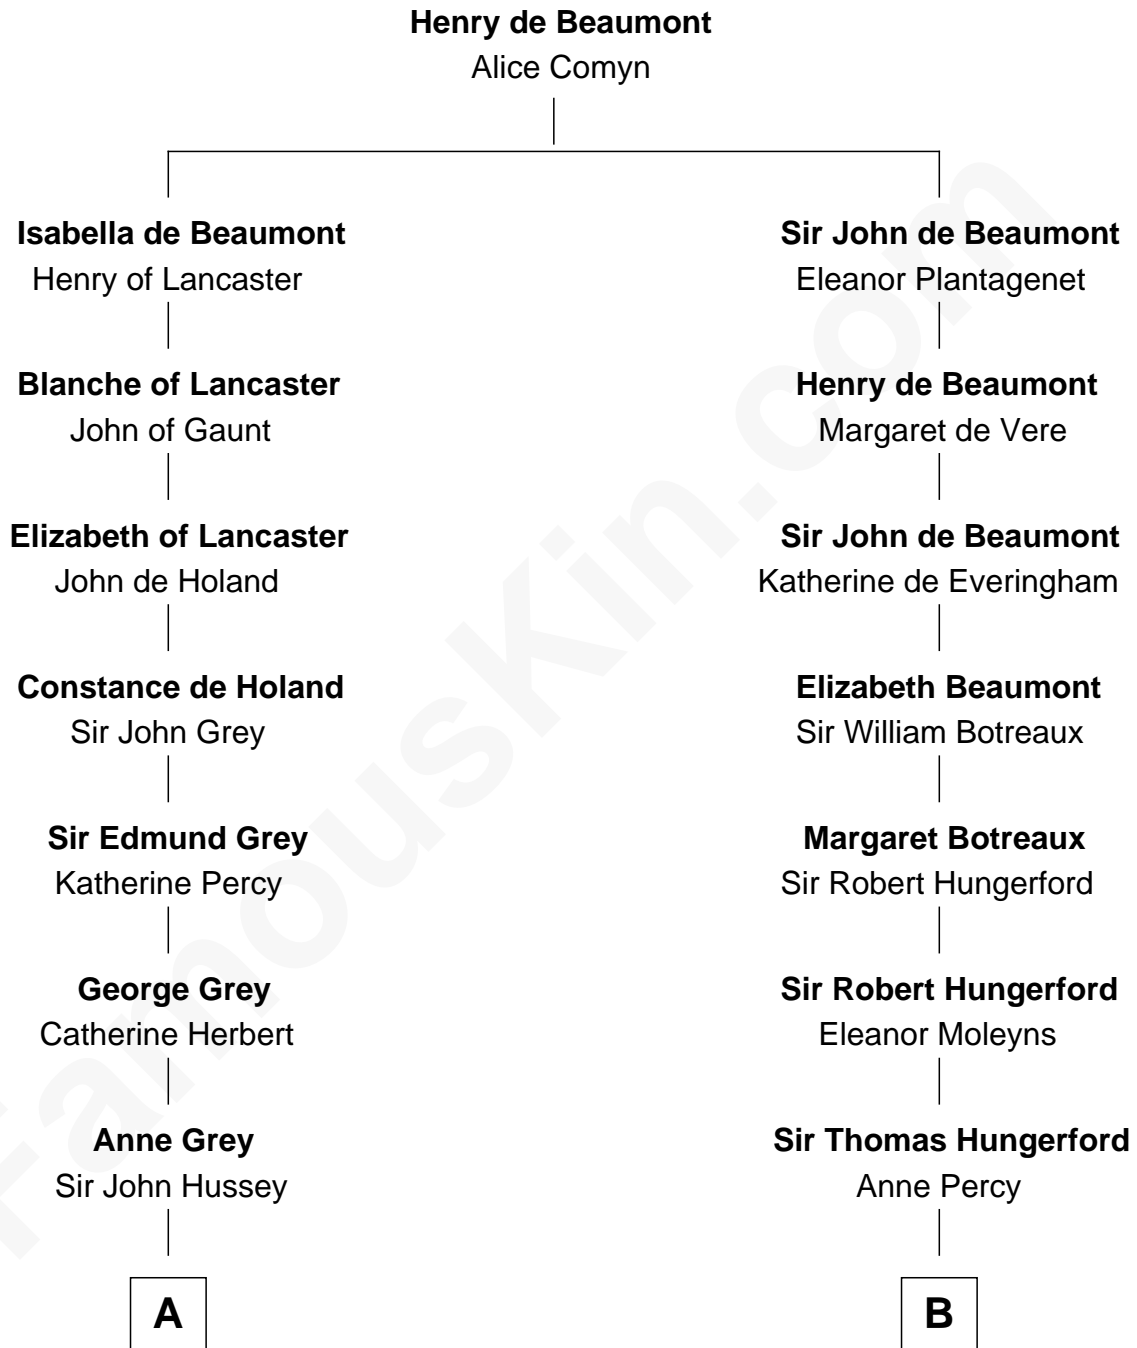

FamousKin.com Relationship Chart of

George Clinton

4th U.S. Vice President

13th cousin 6 times removed of

Lewis Carroll

Author of Alice in Wonderland

C

Charles Lutwidge
Elizabeth Anne Dodgson

Frances Jane Lutwidge
Rev. Charles Dodgson

Lewis Carroll
Author of Alice in Wonderland

FamousKin.com