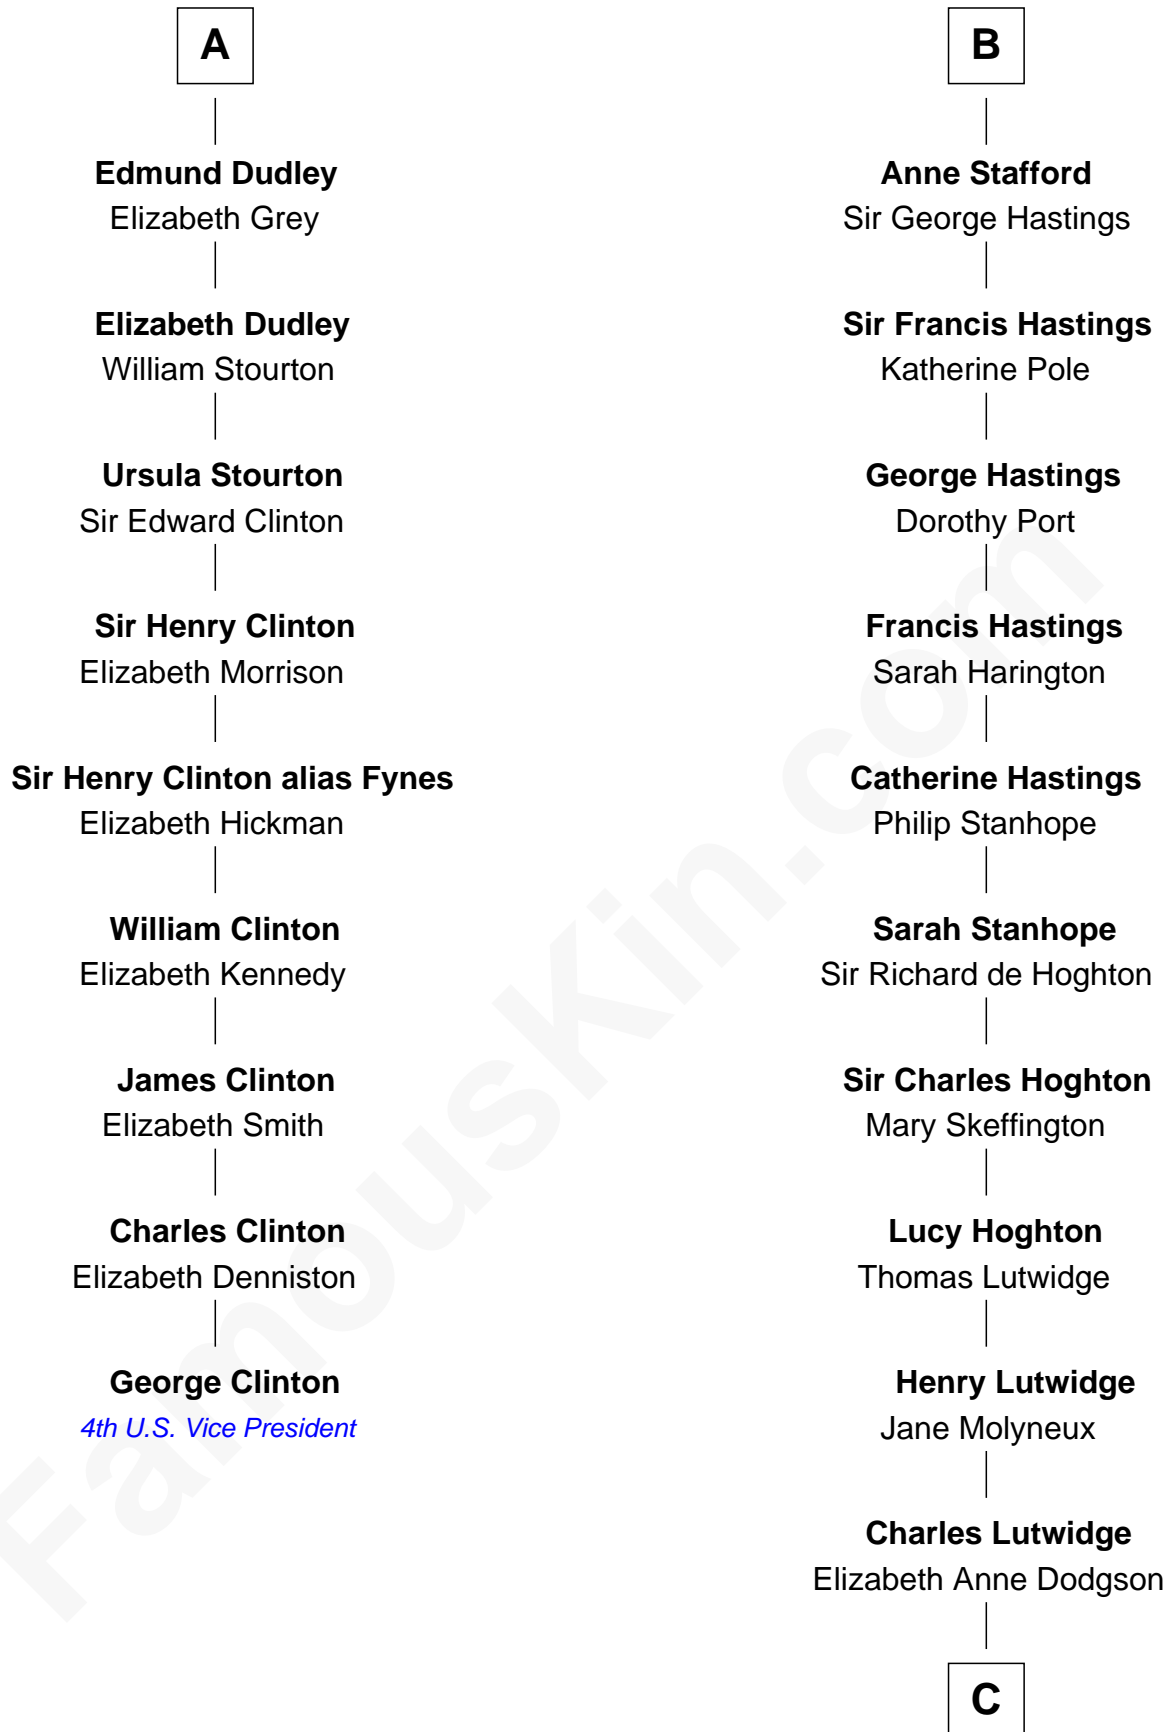

# FamousKin.com Relationship Chart of

**George Clinton**

*4th U.S. Vice President*

15th cousin 3 times removed of

**Lewis Carroll**

*Author of Alice in Wonderland*

**Sir Hugh le Despencer**

Isabella de Beauchamp

Eleanor de Clare

**Elizabeth le Despencer**

Maurice de Berkeley

**Thomas de Berkeley**

Margaret de Lisle

**Elizabeth de Berkeley**

Richard de Beauchamp

**Eleanor Beauchamp**

Edmund Beaufort

**Margaret Beaufort**

Humphrey Stafford

**Henry Stafford**

Catherine Woodville

**B**

**C**

**Frances Jane Lutwidge**  
Rev. Charles Dodgson