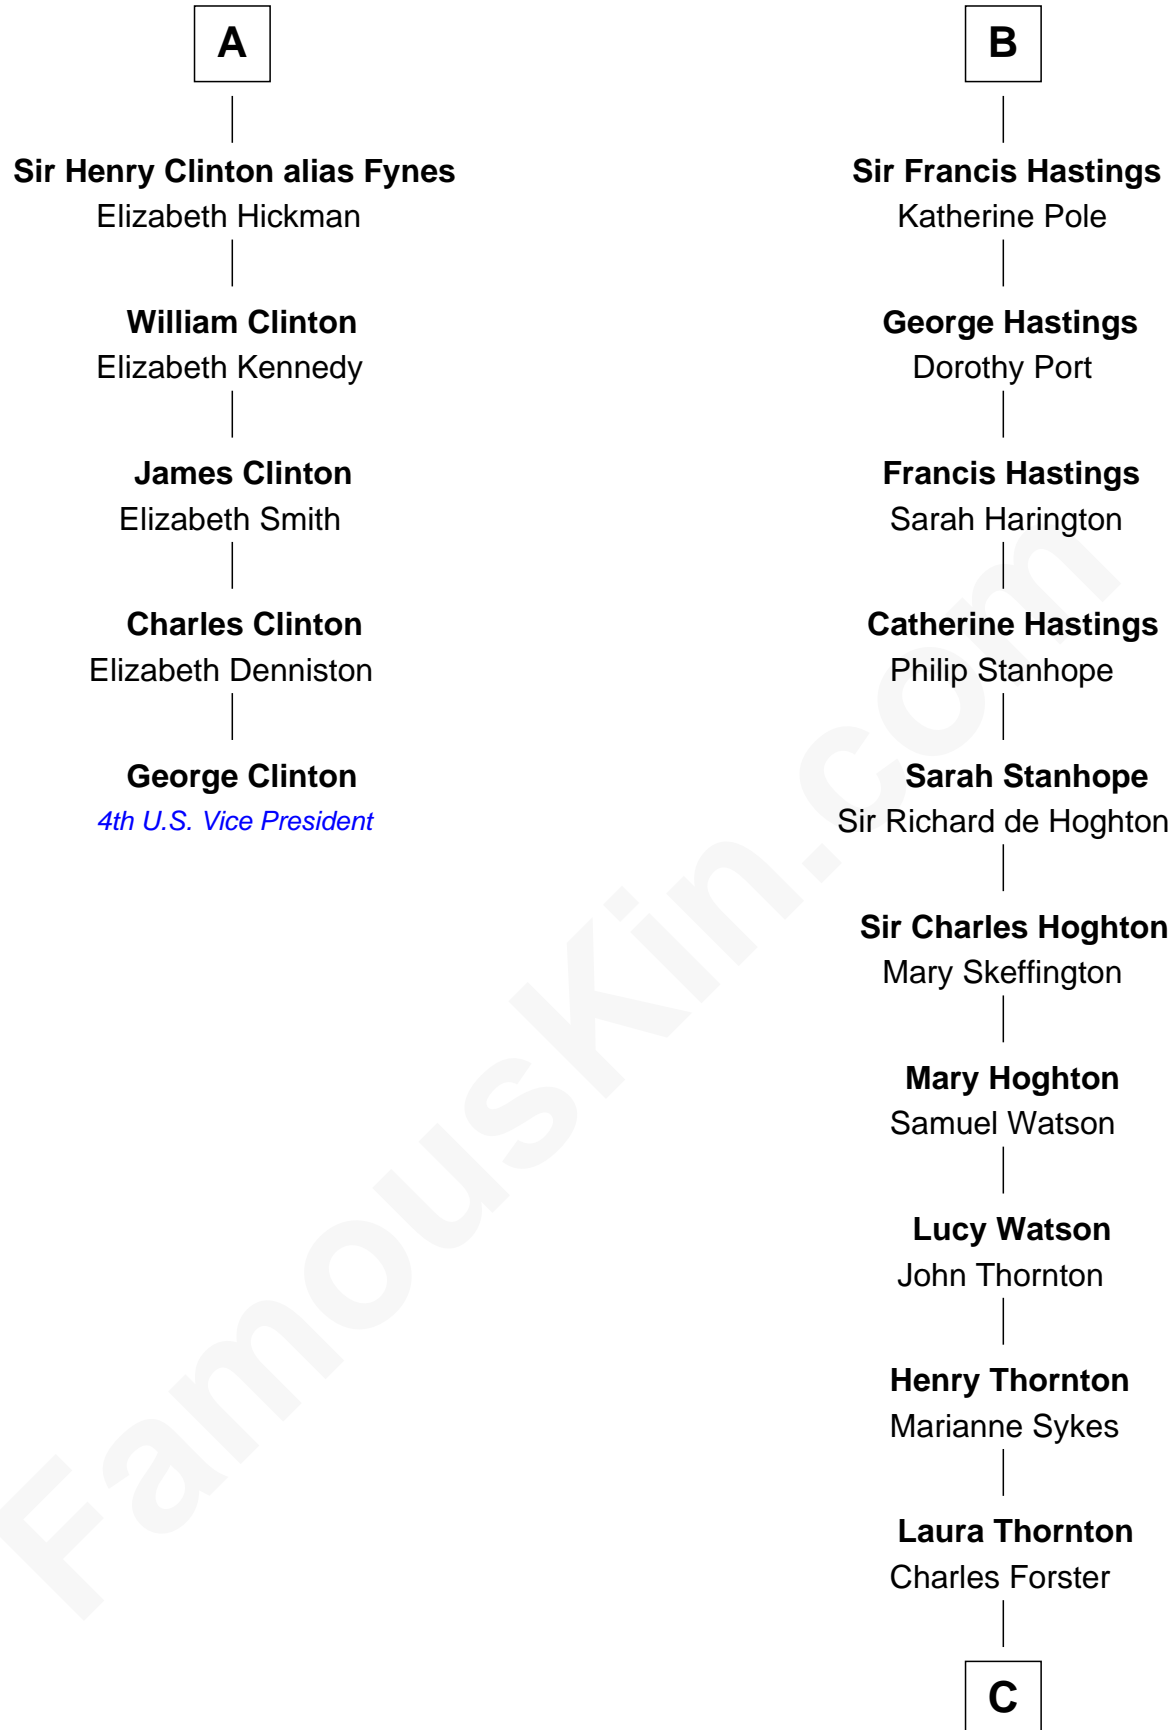

# FamousKin.com Relationship Chart of

**George Clinton**

*4th U.S. Vice President*

11th cousin 7 times removed of

**E. M. Forster**

*English Novelist*

**C**

**Edward Morgan Llewellyn Forster**

Alice Clara Whichelo

**E. M. Forster**

*English Novelist*

FamousKin.com