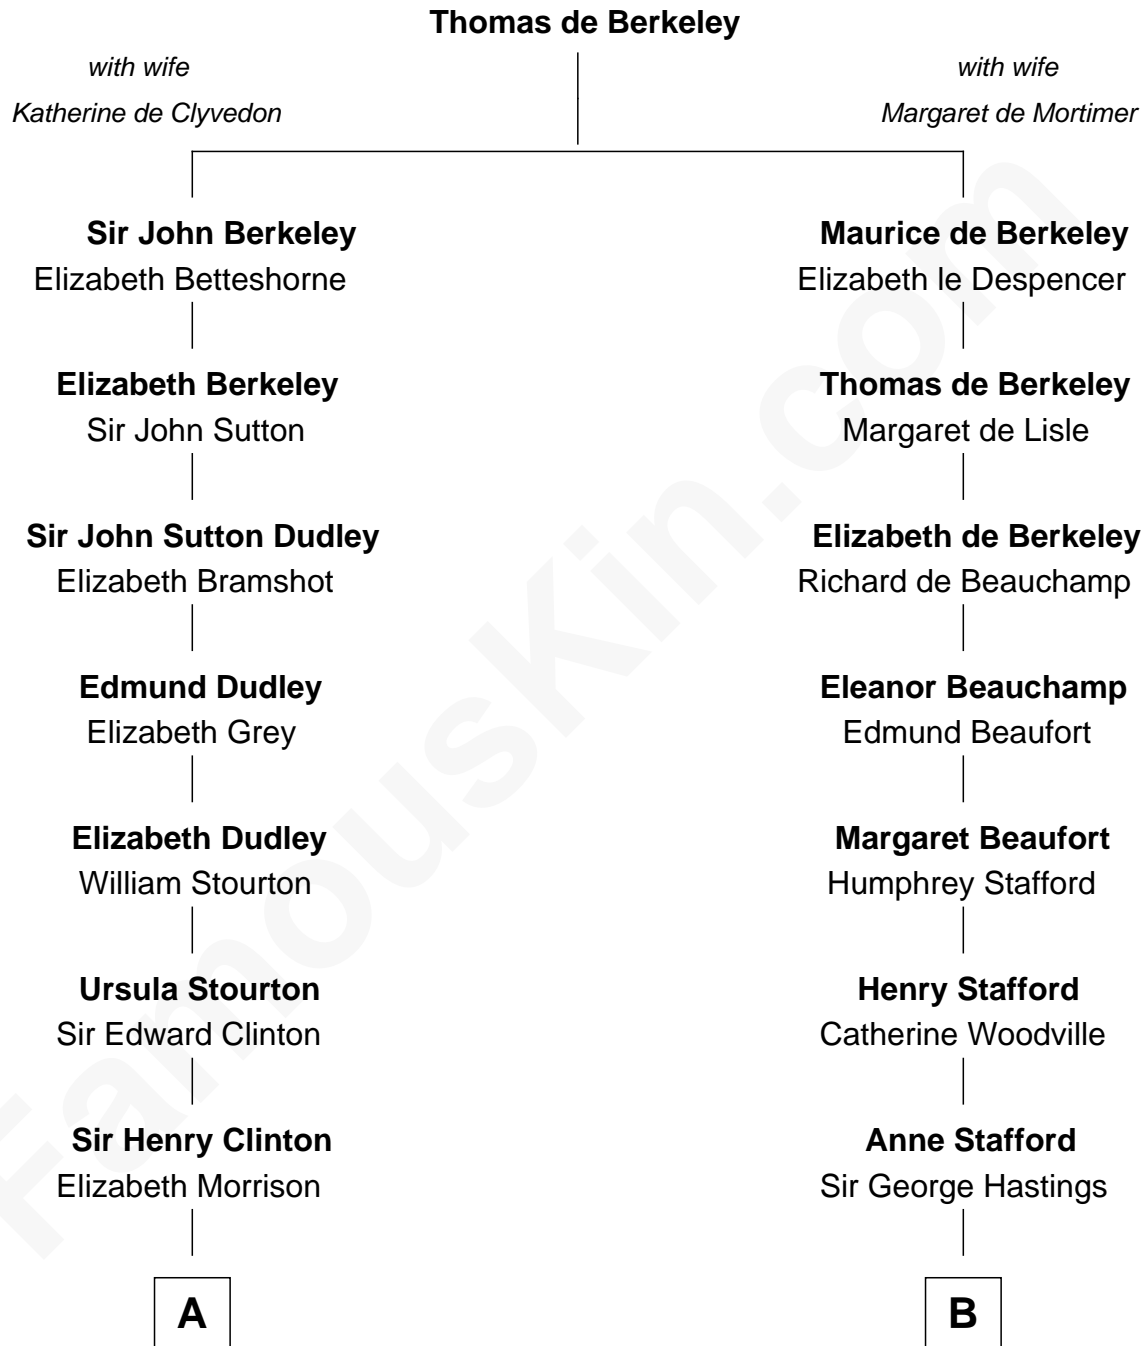

# FamousKin.com Relationship Chart of

**George Clinton**

*4th U.S. Vice President*

11th cousin 7 times removed of

**E. M. Forster**

*English Novelist*

**C**

**Edward Morgan Llewellyn Forster**

Alice Clara Whichelo

**E. M. Forster**

*English Novelist*

FamousKin.com