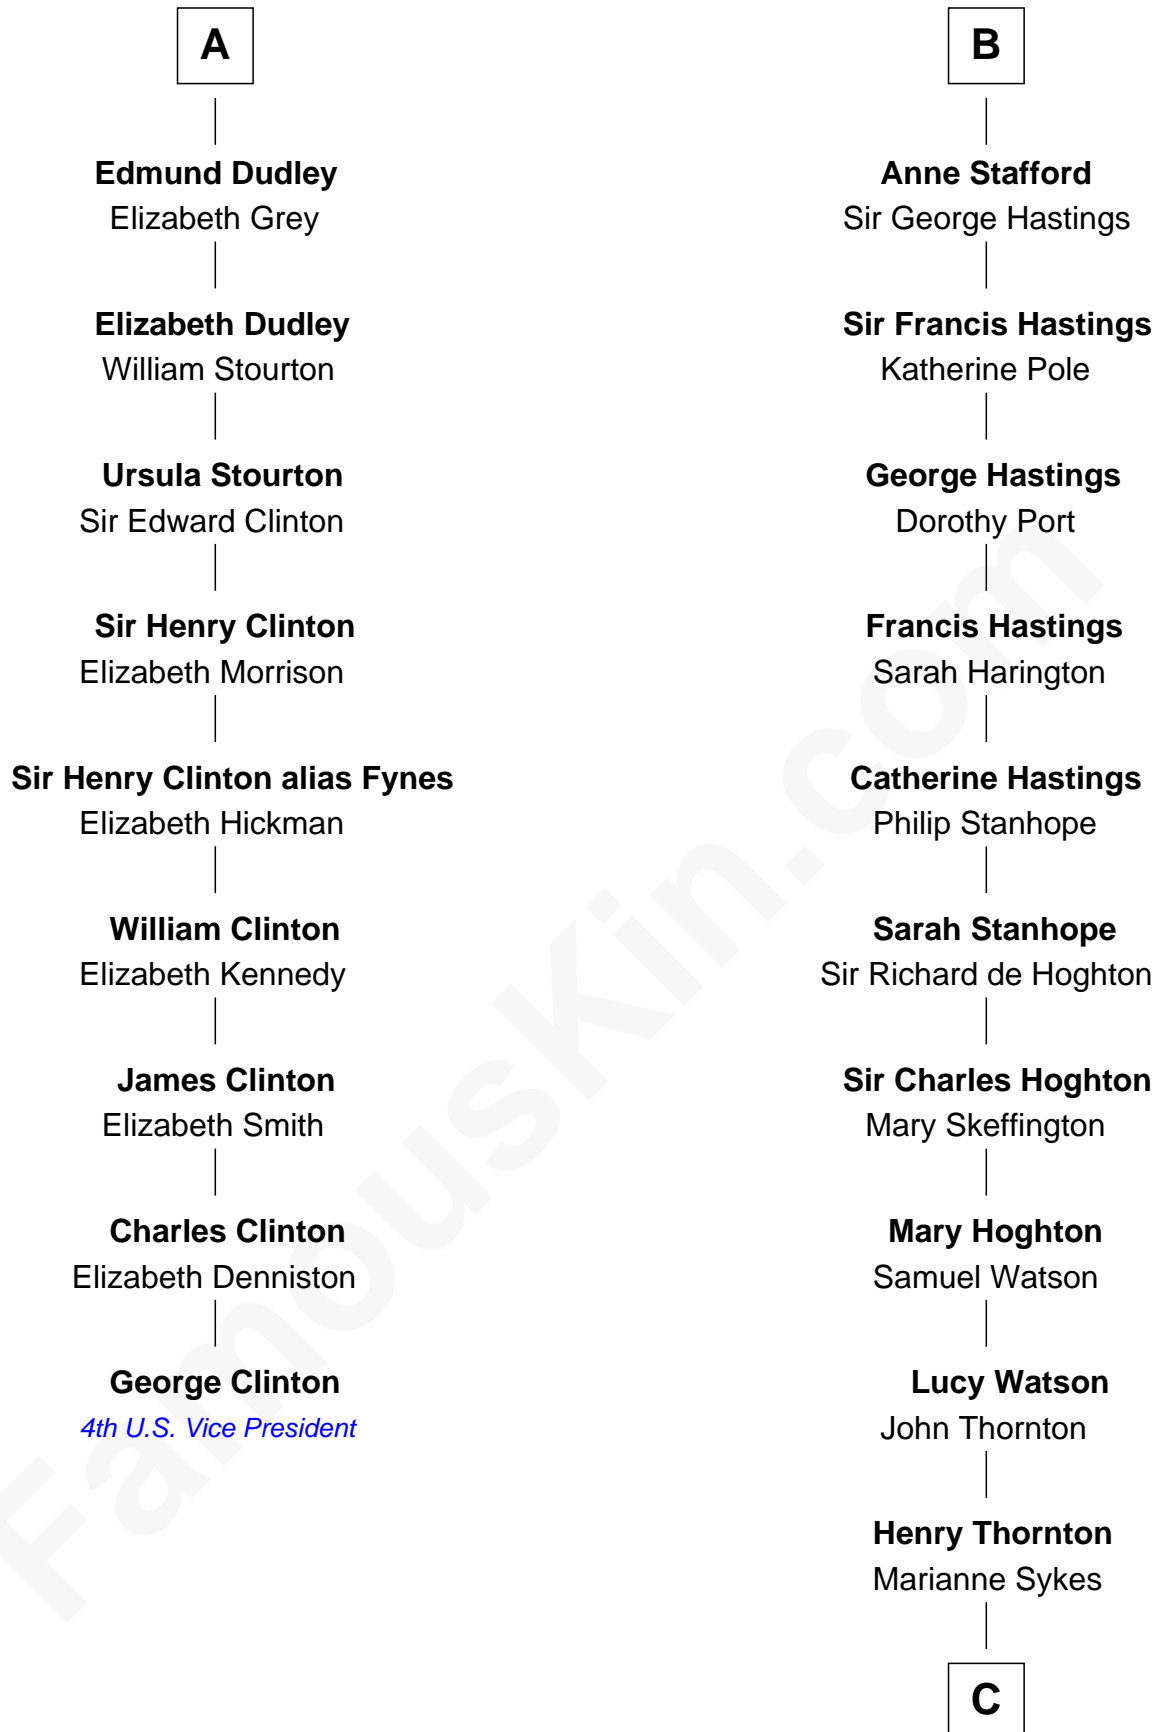

FamousKin.com Relationship Chart of

George Clinton

4th U.S. Vice President

15th cousin 4 times removed of

E. M. Forster

English Novelist

Sir Hugh le Despencer

Isabella de Beauchamp

Eleanor de Clare

Elizabeth le Despencer

Maurice de Berkeley

Thomas de Berkeley

Margaret de Lisle

Elizabeth de Berkeley

Richard de Beauchamp

Eleanor Beauchamp

Edmund Beaufort

Margaret Beaufort

Humphrey Stafford

Henry Stafford

Catherine Woodville

B

C

Laura Thornton

Charles Forster

Edward Morgan Llewellyn Forster

Alice Clara Whichelo

E. M. Forster

English Novelist

FamousKin.com