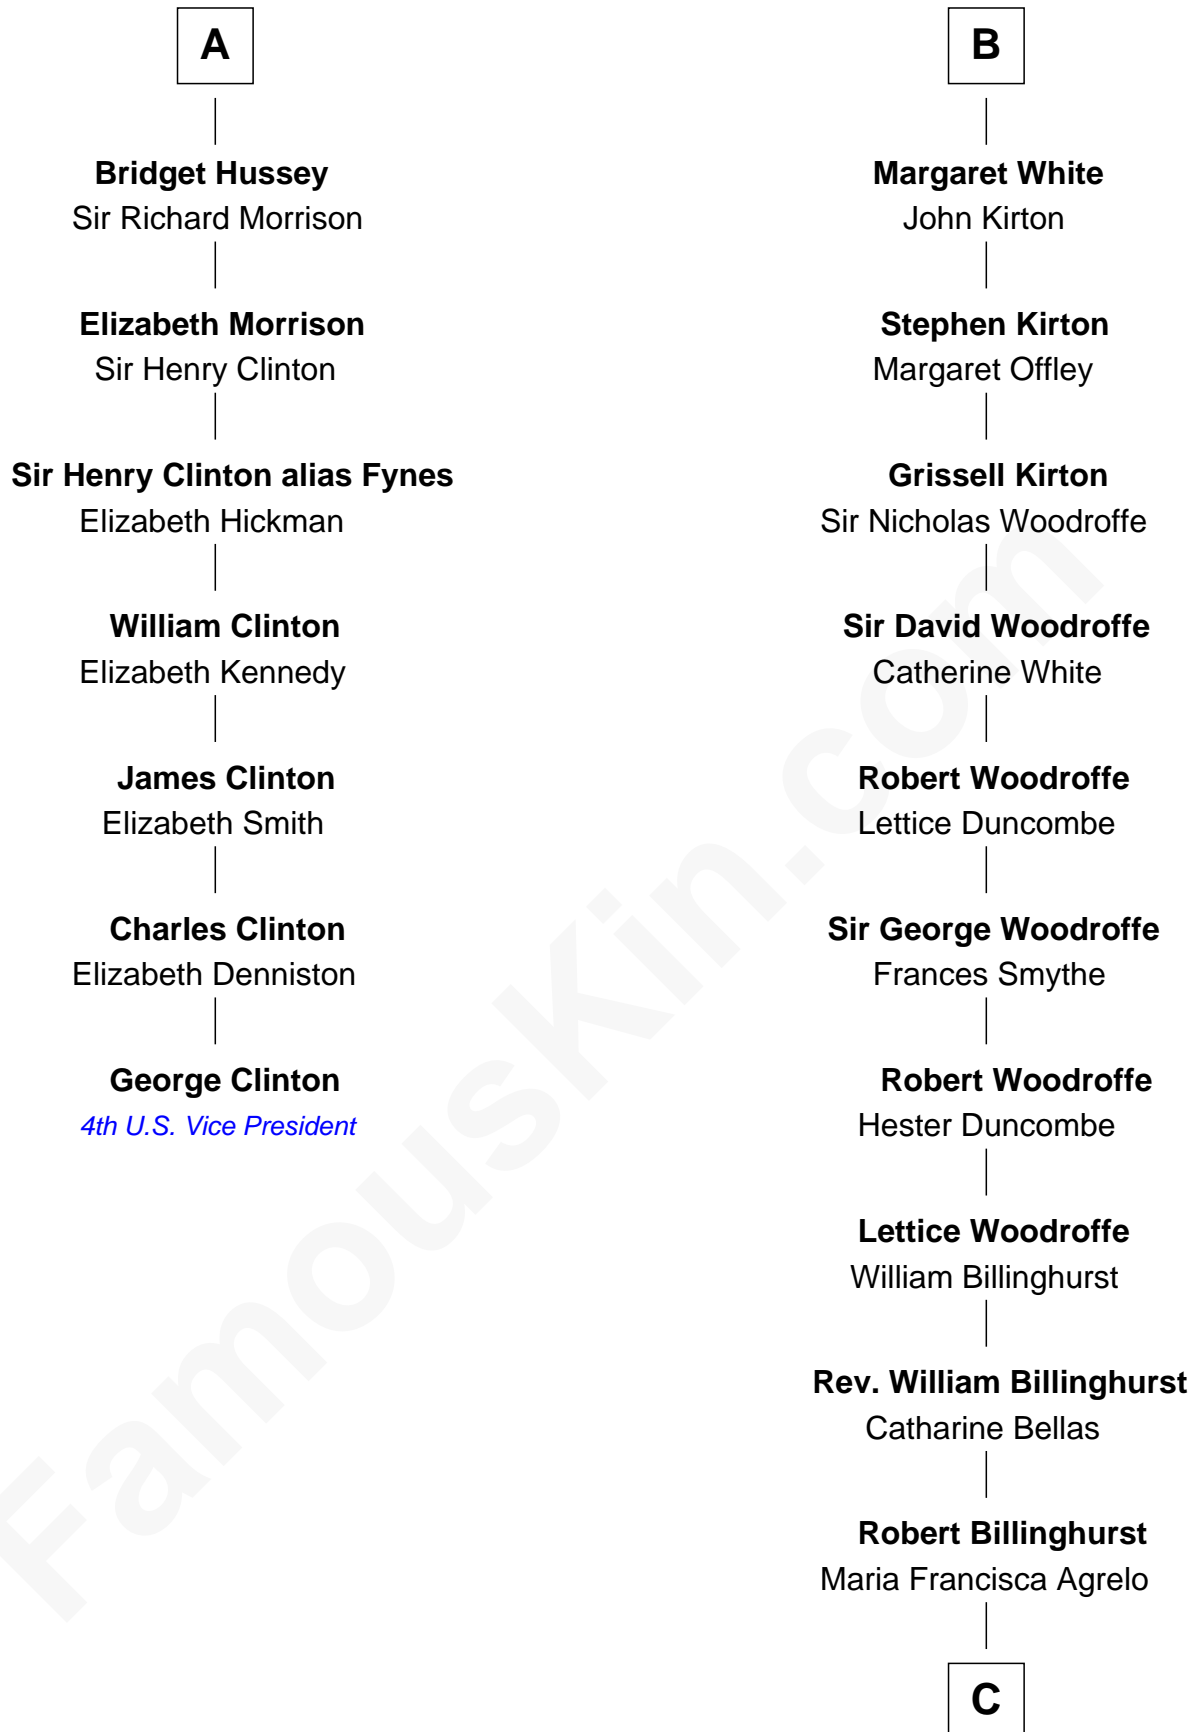

FamousKin.com Relationship Chart of

George Clinton

4th U.S. Vice President

13th cousin 5 times removed of

Guillermo Billinghurst

31st President of Peru

Henry Plantagenet

Maud de Chaworth

Henry of Lancaster
Isabella de Beaumont

Blanche of Lancaster
John of Gaunt

Elizabeth of Lancaster
John de Holand

Constance de Holand
Sir John Grey

Sir Edmund Grey
Katherine Percy

George Grey
Catherine Herbert

Anne Grey
Sir John Hussey

A

Eleanor Plantagenet
Sir John de Beaumont

Henry de Beaumont
Margaret de Vere

Sir John de Beaumont
Katherine de Everingham

Elizabeth Beaumont
Sir William Botreaux

Margaret Botreaux
Sir Robert Hungerford

Eleanor Hungerford
Sir John White

Robert White
Margaret Gainsford

B

C

Guillermo Eugenio Billinghurst

Belisaria Angulo

Guillermo Billinghurst

31st President of Peru