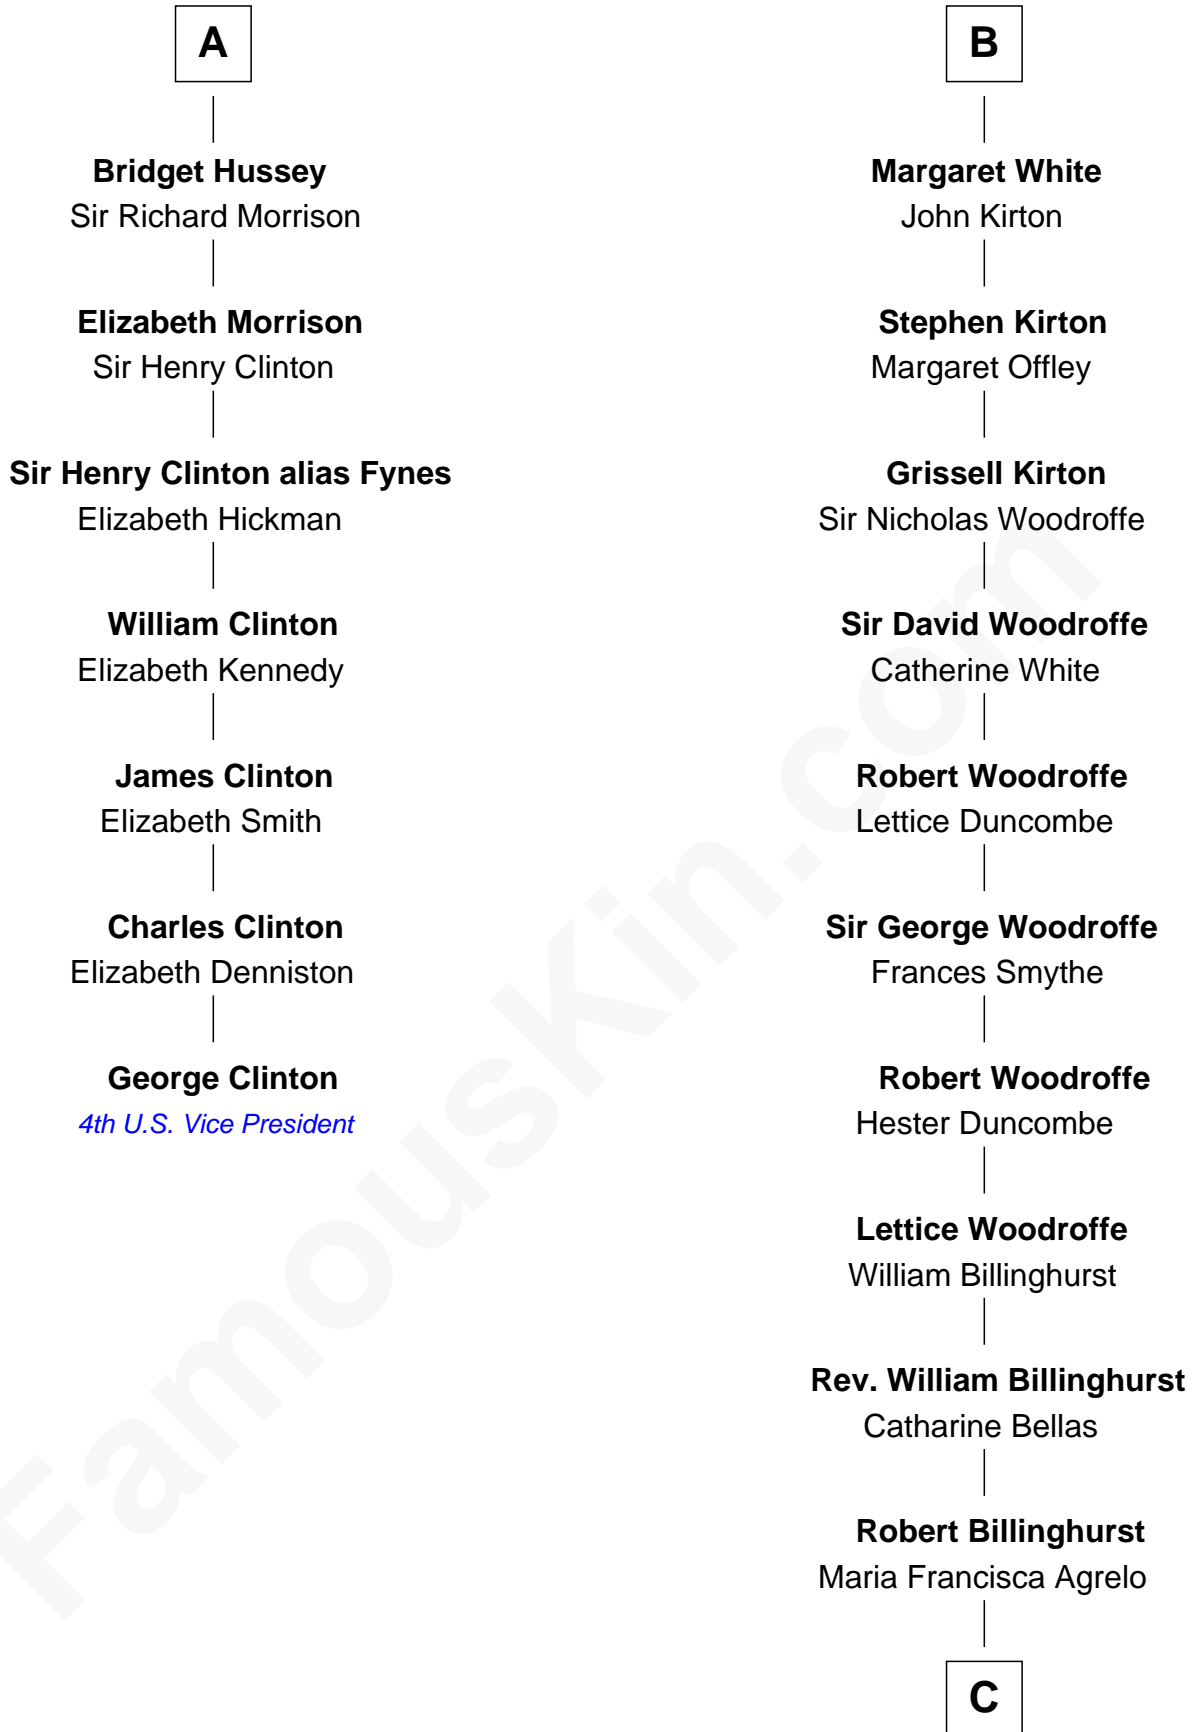

FamousKin.com Relationship Chart of

George Clinton

4th U.S. Vice President

13th cousin 5 times removed of

Guillermo Billinghurst

31st President of Peru

Bartholomew de Badlesmere

Margaret de Clare

Sir Edmund Grey

Katherine Percy

George Grey

Catherine Herbert

Anne Grey

Sir John Hussey

A

Maud de Badlesmere

Sir Robert Hungerford

Eleanor Hungerford

Sir John White

Robert White

Margaret Gainsford

B

C

Guillermo Eugenio Billinghurst

Belisaria Angulo

Guillermo Billinghurst

31st President of Peru

FamousKin.com