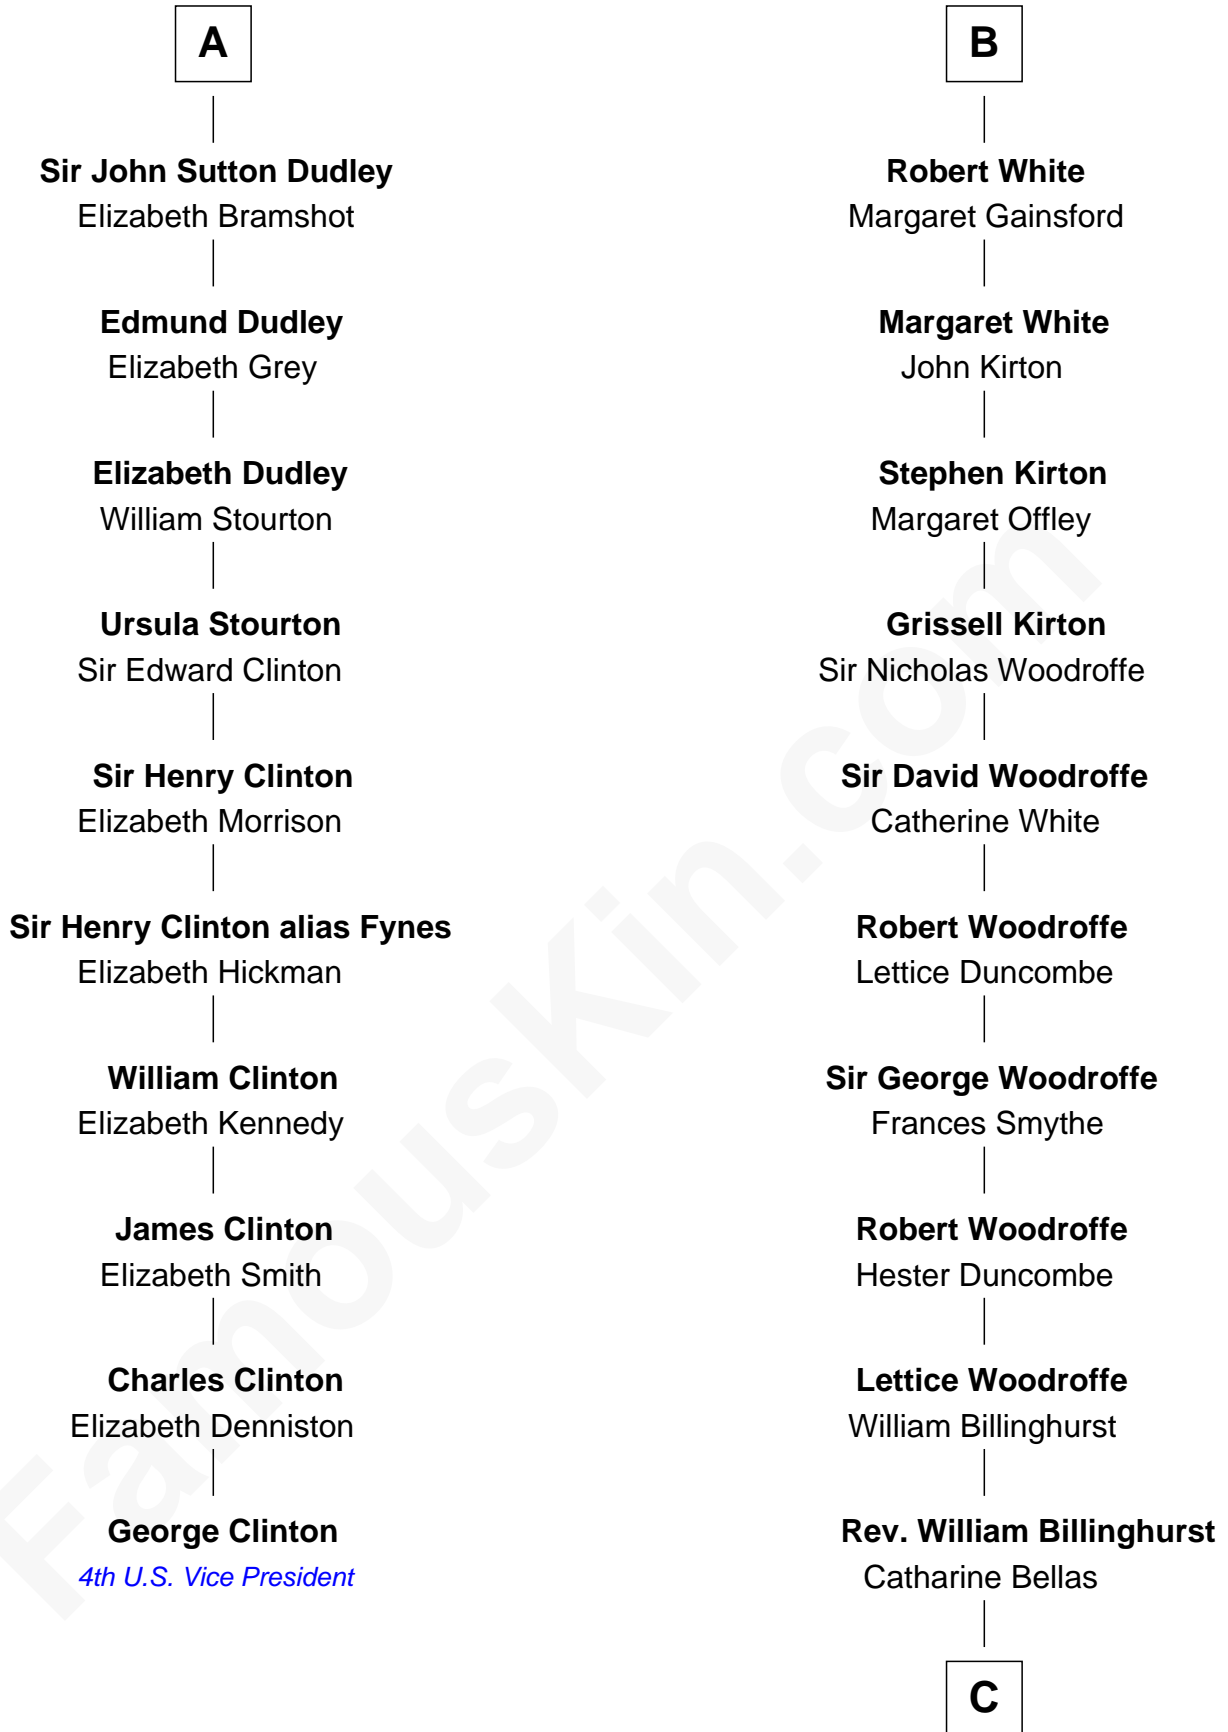

FamousKin.com Relationship Chart of

George Clinton

4th U.S. Vice President

16th cousin 3 times removed of

Guillermo Billinghurst

31st President of Peru

Sir Hugh le Despencer

Aveline Basset

Alice le Despenser

Sir John Sutton

Sir John Sutton

Constance Blount

Sir John Sutton

Elizabeth Berkeley

A

Eleanor le Despencer

Sir Walter Hungerford

Sir Robert Hungerford

Margaret Botreaux

Eleanor Hungerford

Sir John White

B

C

Robert Billinghurst
Maria Francisca Agrelo

Guillermo Eugenio Billinghurst
Belisaria Angulo

Guillermo Billinghurst
31st President of Peru

FamousKin.com