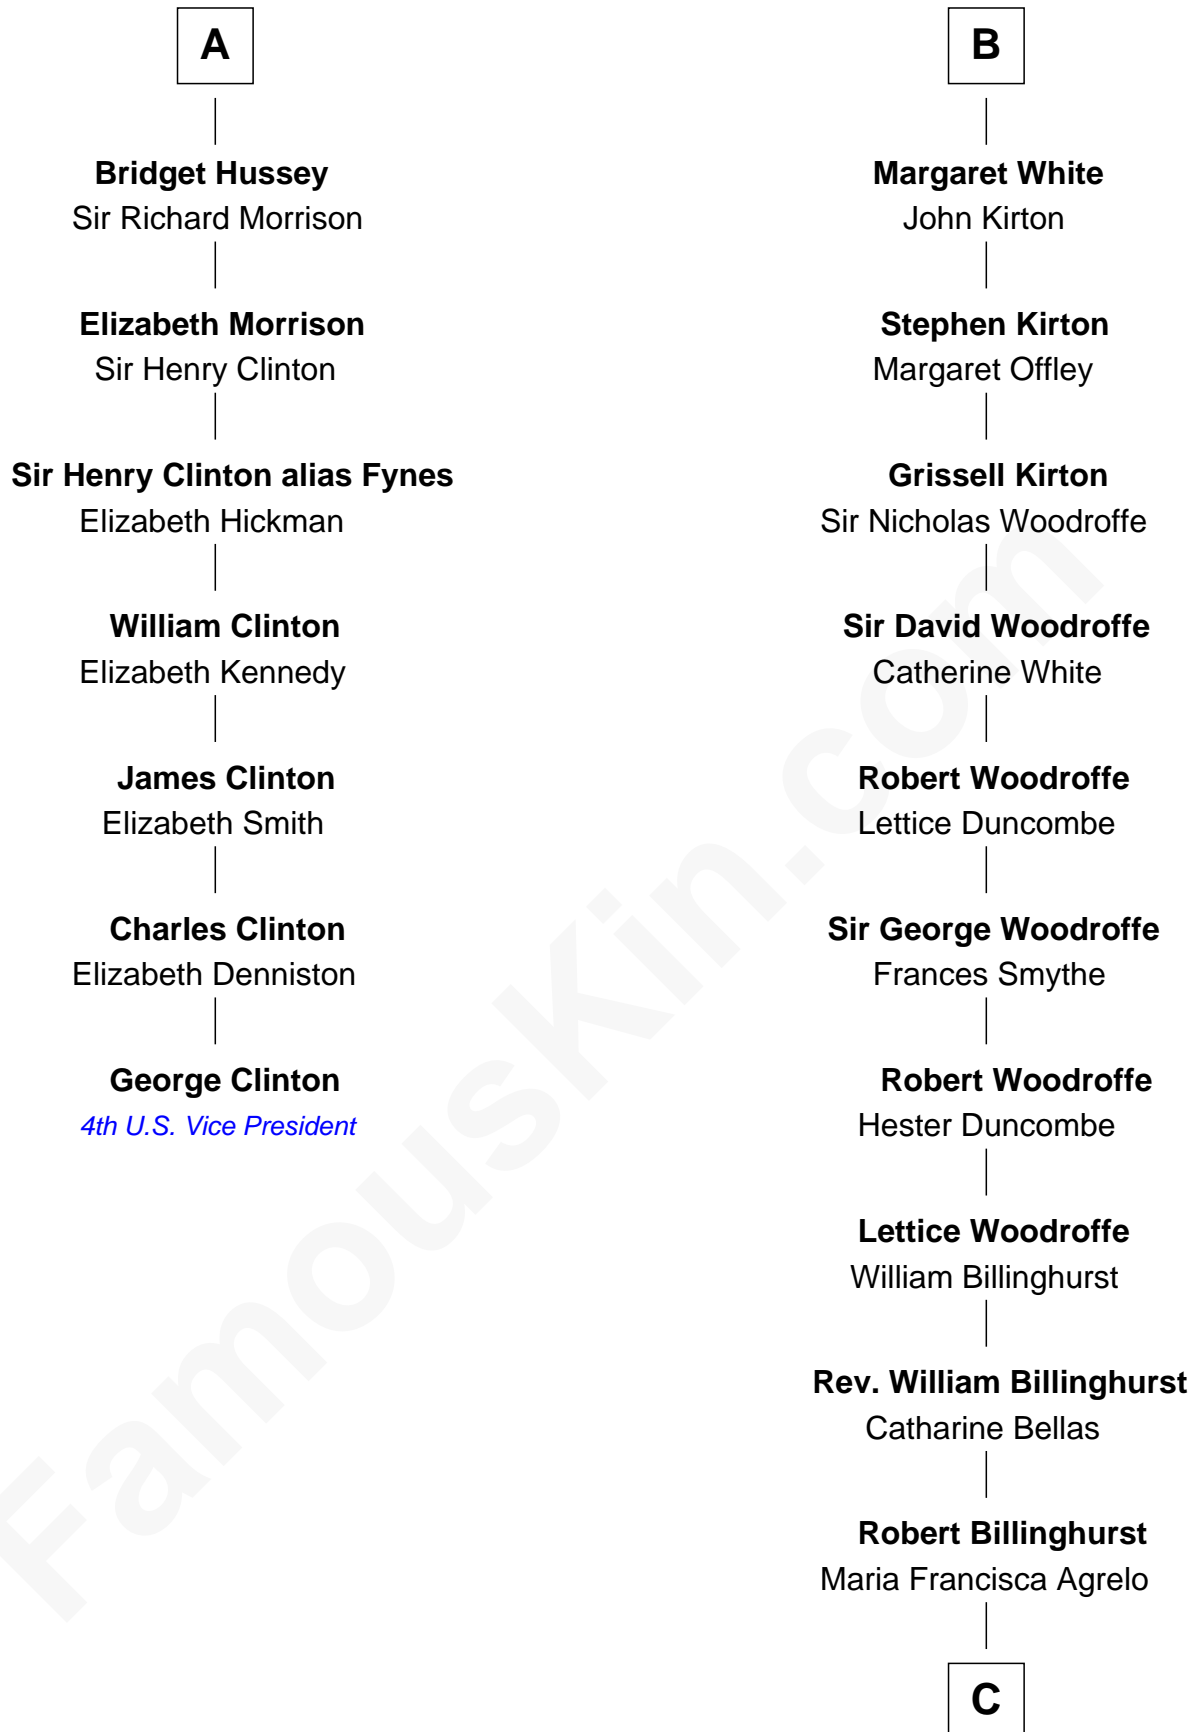

FamousKin.com

Relationship Chart of

George Clinton

4th U.S. Vice President

13th cousin 7 times removed of

Susana Ferrari Billinghurst

Argentine Aviation Pioneer

Henry Plantagenet

Eleanor Plantagenet

Sir John de Beaumont

Henry de Beaumont

Margaret de Vere

Sir John de Beaumont

Katherine de Everingham

Elizabeth Beaumont

Sir William Botreaux

Margaret Botreaux

Sir Robert Hungerford

Eleanor Hungerford

Sir John White

Robert White

Margaret Gainsford

B

C

Daniel Mariano Billinghamurst

Mercedes Merzano

Lisandro Billinghamurst

Ana Kidd

Rosa Laureana Billinghamurst

Alfredo Ferrari

Susana Ferrari Billinghamurst

Argentine Aviation Pioneer