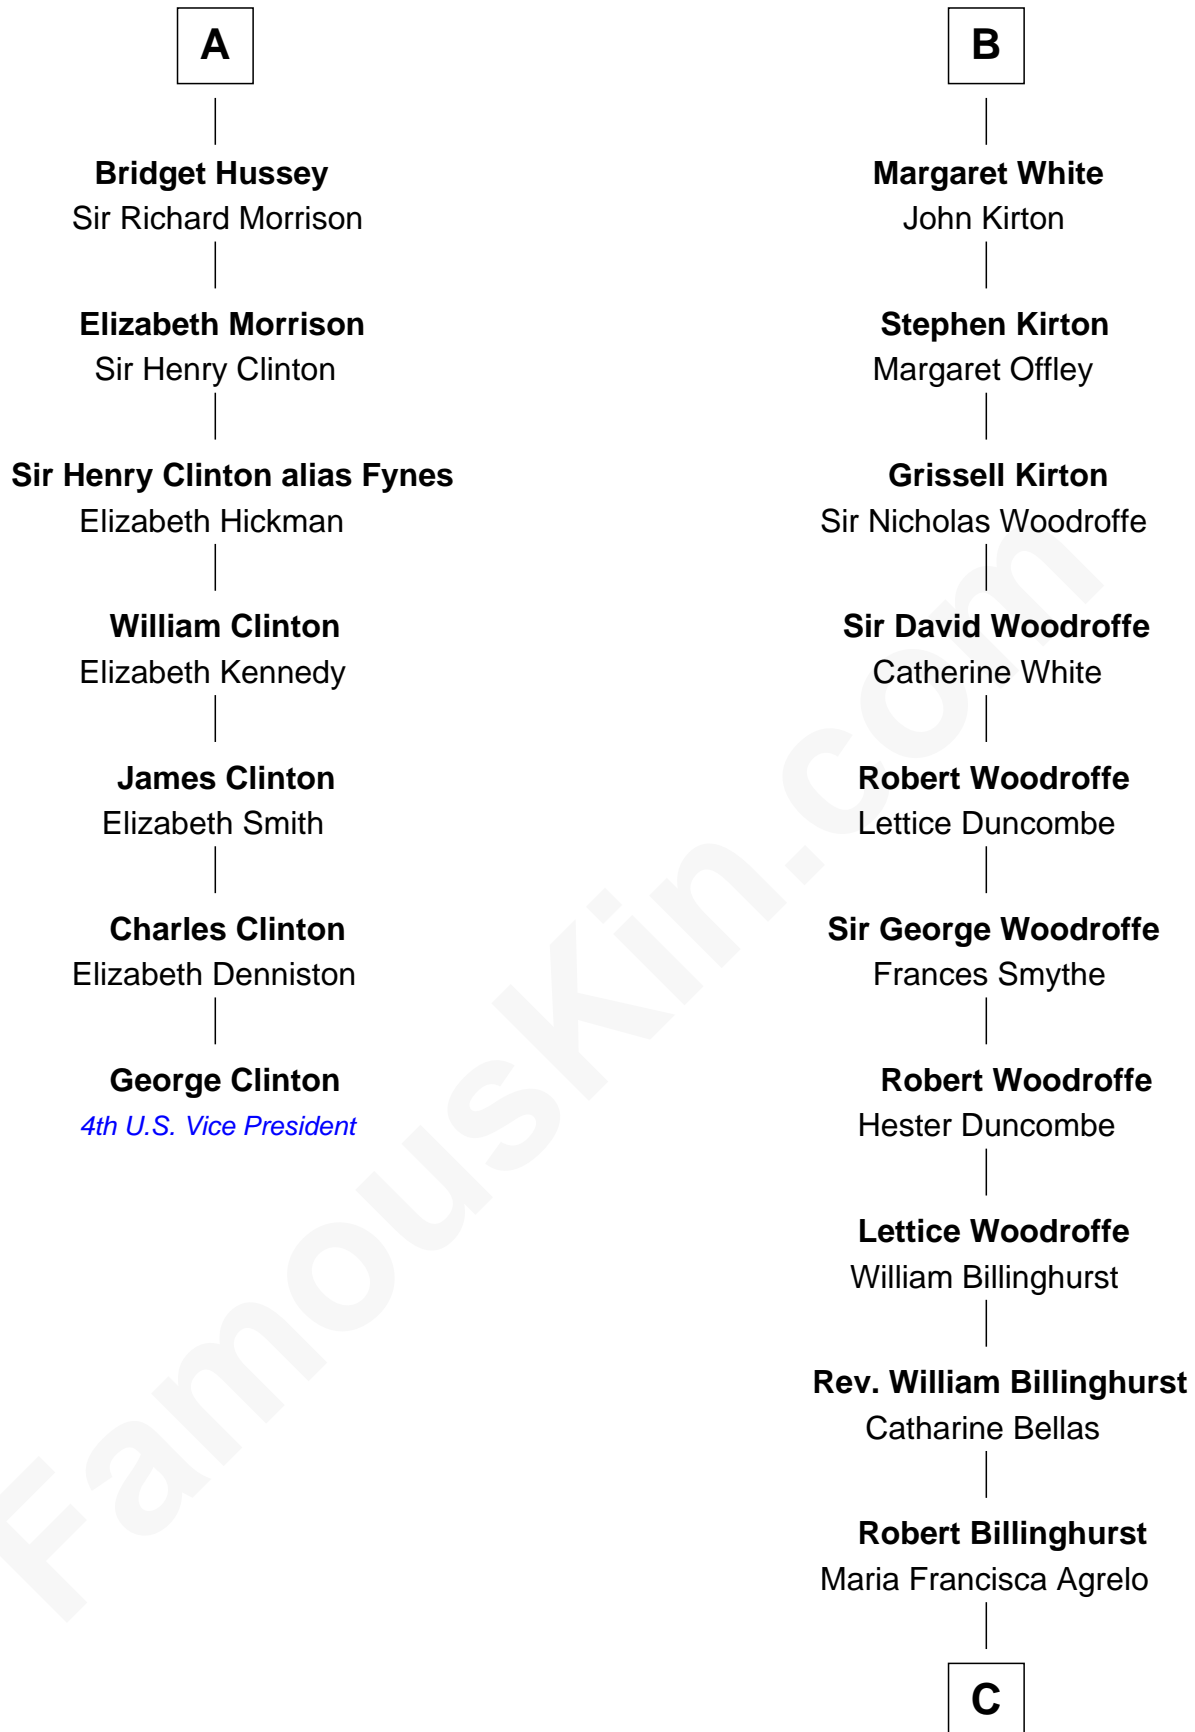

FamousKin.com

Relationship Chart of

George Clinton

4th U.S. Vice President

13th cousin 7 times removed of

Susana Ferrari Billinghamurst

Argentine Aviation Pioneer

C

Daniel Mariano Billinghamurst

Mercedes Merzano

Lisandro Billinghamurst

Ana Kidd

Rosa Laureana Billinghamurst

Alfredo Ferrari

Susana Ferrari Billinghamurst

Argentine Aviation Pioneer